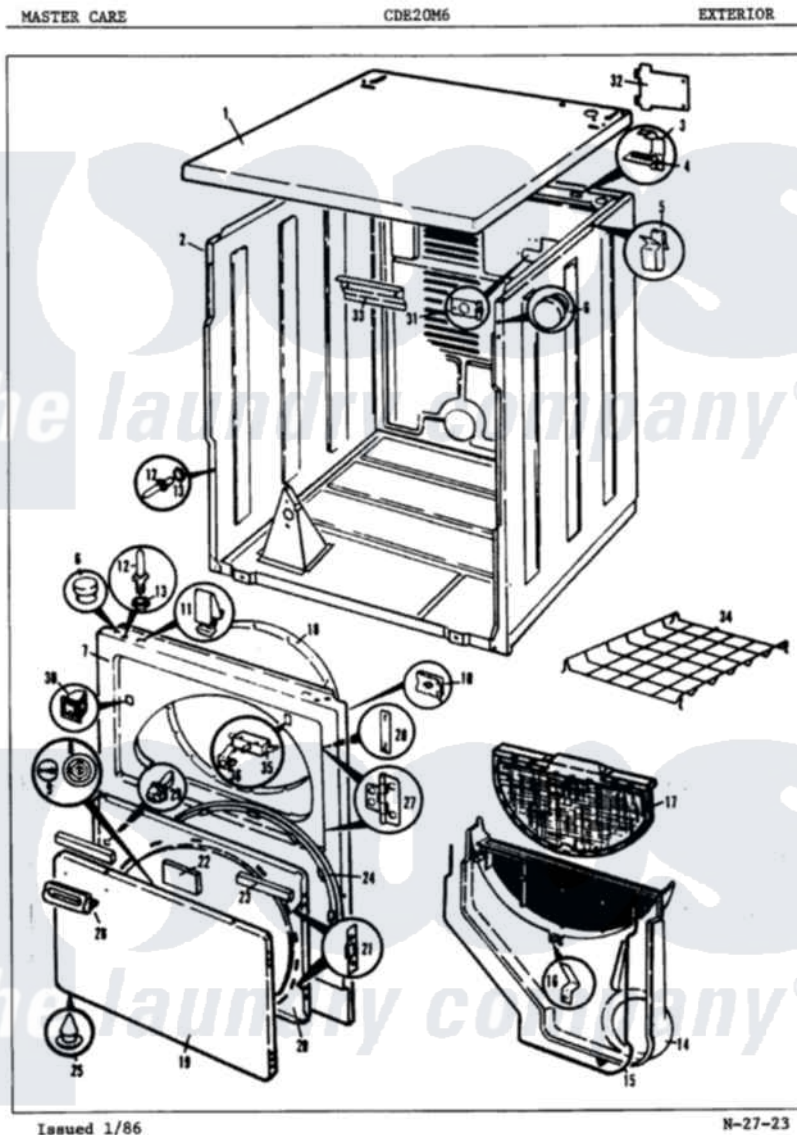

Crosley CDE20M6 06 - EXTERIOR (REV. E-F)

Crosley [Residential Crosley CDE20M6 Dryer Parts](#) Parts Diagram 06 - EXTERIOR (REV. E-F)
 Click on the part number to view part

Item	Original Part Number	Replaced By	Status	Part Description
1	53-0124		Not Available	CABINET TOP
2	53-0667	31001714		Cabinet And Base Assembly
3	63-5712			Hinge, Cabinet Top
4	33-0930			Pad, Top Hinge
"	25-3092	90767		Screw, 8A X 3/8 HeX Washer Head Tapping
5	25-3034			Clip, Wiring
6	33-2653			Bumper, Cabinet
7	53-0726	31001771		Panel, Front
10	25-7817		Not Available	CLIP, U-TYPE
"	25-7820	489478		Screw, 8 X 1/2
11	25-7220			Clip, Cabinet Top
12	63-6148	53-0643		Pin, Locator
13	25-0224	3400029		Nut, Adapter Plate
"	53-0200			Sleeve, Locator Pin
14	53-0917	12001324		Duct Kit, Collector
"	25-7810	415013-35		Screw

15	53-0204		Seal
16	53-0123		Clip
17	53-0701		Lint Screen
18	53-0282	31001637	Seal Assembly, Cylinder Front
19	53-0154		Panel, Outer Door
20	53-0104	LA-1024	Inner Door Kit
21	53-0119		Clip, Hinge
22	53-0251	53-1490	Door Pad
23	53-0252	53-1491	Door Pad
24	25-7770	3196169	Screw, Element
"	53-0648	31001529	Seal, Door
25	25-3534	25-7889	Plug Button
26	25-7810	415013-35	Screw
"	53-0116	53-0927	Handle, Door
27	53-0122	53-1492	Hinge, Dryer Door
28	LA-1003		Door Catch Kit
"	25-7809		Screw, No.6-20 1/2 Flthd Torx
"	53-0121	Not Available	TWIN NUT
29	73-0033	LA-1003	Door Catch Kit
30	53-0882	LA-1003	Door Catch Kit
31	53-0135	Not Available	SUPPORT, POWER CORD
"	25-7828	489483	Screw 10-32 X 1/2
32	W10124350	Not Available	NOT REQUIRED PART OR SEE NOTE SCREW- PURCHASE LOCALLY
"	53-0136		Cover, Supply Cord
33	53-0133		Shield, Heat
"	25-3457		Screw, Sems
34	LA-1005		Switch Kit
35	53-0148		Switch, Door
36	63-5990	31001319	Clip, Switch