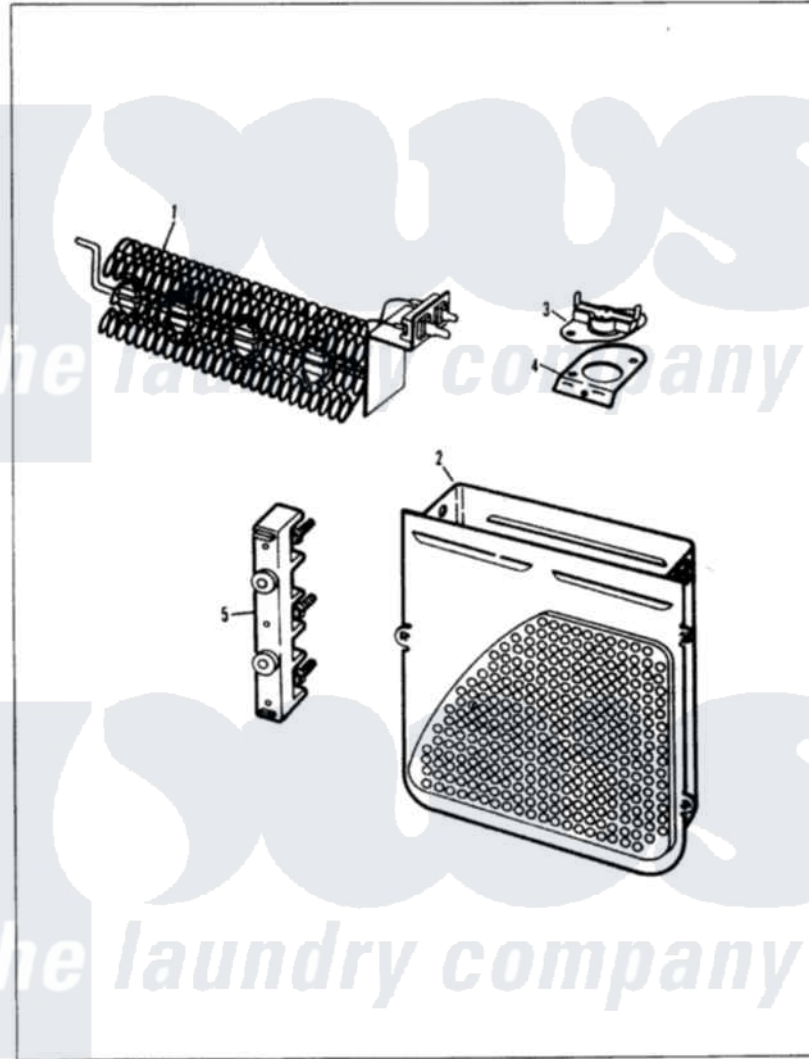

# Crosley CDE20M6 07 - HEATER (ORIG. REV. A-D)

MASTER CARE

CDE20M6

HEATER

Issued 1/86

N-27-28

Crosley Residential Crosley CDE20M6 Dryer Parts Parts Diagram 07 - HEATER (ORIG. REV. A-D)  
 Click on the part number to view part

Item	Original Part Number	Replaced By	Status	Part Description
1	<a href="#">25-7863</a>			Screw
"	53-0919	<a href="#">LA-1044</a>		Element
"	53-0920	<a href="#">LA-1044</a>		Element
2	25-7819	<a href="#">M0217225</a>		Screw
"	<a href="#">53-0191</a>			Heater Housing Assembly
3	53-0306	<a href="#">53-0771</a>		Thermostat, Hi-Limit
"	<a href="#">53-0771</a>			Thermostat, Hi-Limit
"	W10124350		Not Available	NOT REQUIRED PART OR SEE NOTE SCREW-PURCHASE LOCALLY
4	<a href="#">53-0285</a>			Bracket, Thermostat
"	25-7741	<a href="#">W10116760</a>		Screw
5	53-0166	<a href="#">53-1518</a>		Block, Terminal
"	25-6124		Not Available	NUT
"	25-3123		Not Available	WASHER, CUP
"	<a href="#">25-3122</a>			Washer, Flat
"	25-0027	<a href="#">112432</a>		Nut