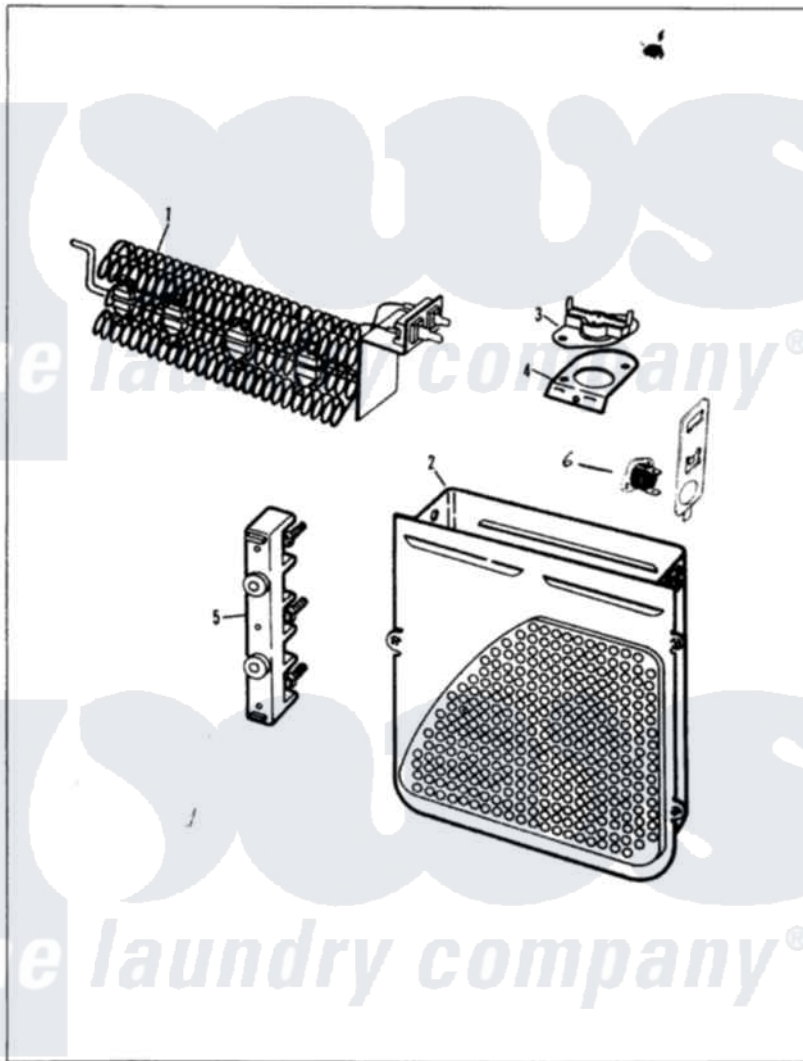

# Crosley CDE20M6 08 - HEATER (REV. E-F)

MASTER CARE

CDE20M6

HEATER

Issued 1/86

N-27-28

Crosley [Residential Crosley CDE20M6 Dryer Parts](#) Parts Diagram 08 - HEATER (REV. E-F)  
 Click on the part number to view part

Item	Original Part Number	Replaced By	Status	Part Description
1	<a href="#">25-7863</a>			Screw
"	53-0920	<a href="#">LA-1044</a>		Element
2	25-7819	<a href="#">M0217225</a>		Screw
"	<a href="#">53-1232</a>			Heater Housing Assembly
"	<a href="#">53-0191</a>			Heater Housing Assembly
3	<a href="#">53-0771</a>			Thermostat, Hi-Limit
"	W10124350		Not Available	NOT REQUIRED PART OR SEE NOTE SCREW-PURCHASE LOCALLY
4	<a href="#">53-0285</a>			Bracket, Thermostat
"	<a href="#">53-1181</a>			Bracket, Thermal Fuse
"	25-7741	<a href="#">W10116760</a>		Screw
5	25-7803	<a href="#">3400074</a>		Screw
"	25-6124		Not Available	NUT
"	25-3123		Not Available	WASHER, CUP
"	<a href="#">25-3122</a>			Washer, Flat
"	25-0027	<a href="#">112432</a>		Nut