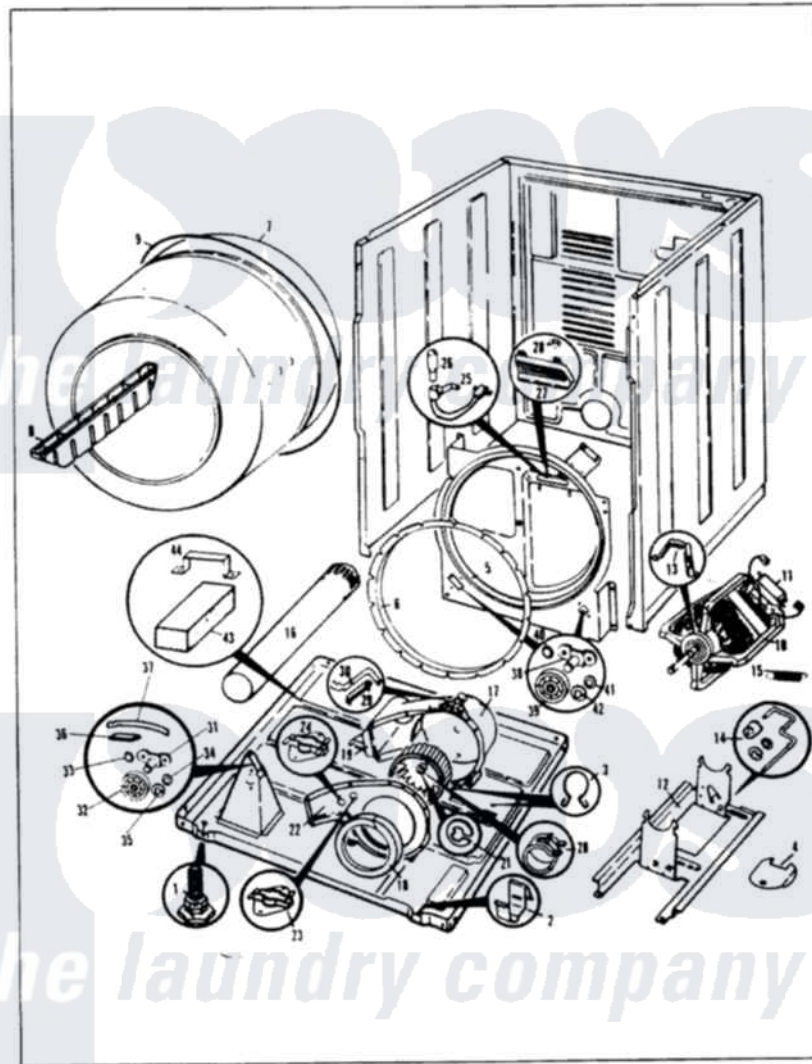

# Crosley CDE20M6A 03 - CYLINDER & DRIVE (ORIG.-REV. A-D)

MASTER CARE

CDE20M6

CYLINDER & DRIVE

Issued 1/86

N-27-25

Crosley [Residential Crosley CDE20M6A Dryer Parts](#) Parts Diagram 03 - CYLINDER & DRIVE (ORIG.-REV. A-D)  
 Click on the part number to view part

Item	Original Part Number	Replaced By	Status	Part Description
1	63-5519		Not Available	LEG, LEVELING
2	<a href="#">53-0120</a>			Clip, Front Panel
3	25-7027	<a href="#">16515</a>		Clip
4	25-7741	<a href="#">W10116760</a>		Screw
"	53-0153		Not Available	SHIELD, WIRING
5	53-0691	<a href="#">LA-1054</a>		Dryer Bulkhead Kit
"	25-7733	<a href="#">681414</a>		Screw, 10AB X 1/2
6	53-0282	<a href="#">31001637</a>		Seal Assembly, Cylinder Front
7	53-0178	<a href="#">53-1250</a>		Cylinder
8	25-7759	<a href="#">3196164</a>		Screw
"	53-0117		Not Available	BAFFLE, GRAY
9	<a href="#">LA-1004</a>			Motor Mtg. Kit
"	53-0186	<a href="#">341241</a>		Belt
10	53-0189	<a href="#">LA-1004</a>		Motor Mtg. Kit
11	73-0467		Not Available	MOTOR SWITCH
"	<a href="#">53-0332</a>			Motor Switch