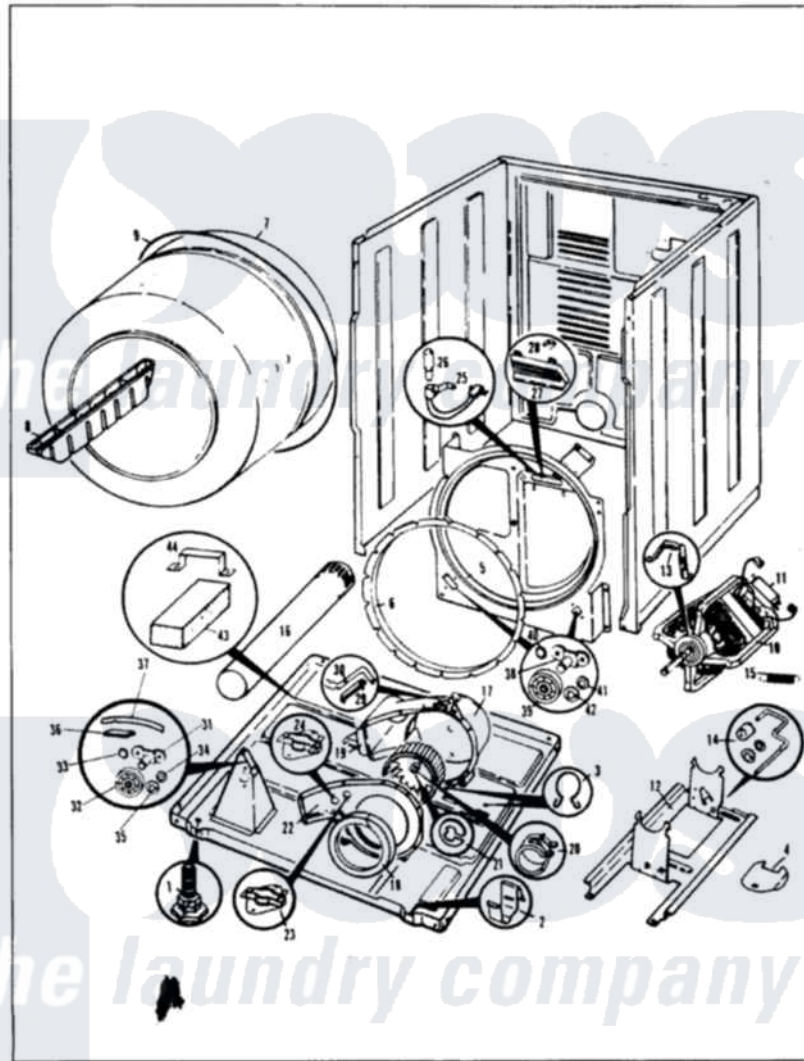

Crosley CDE20M6A 04 - CYLINDER & DRIVE (REV. E-F)

MASTER CARE

CDE20M6

CYLINDER & DRIVE

Issued 1/86

N-27-25

Crosley [Residential Crosley CDE20M6A Dryer Parts](#) Parts Diagram 04 - CYLINDER & DRIVE (REV. E-F)
 Click on the part number to view part

Item	Original Part Number	Replaced By	Status	Part Description
1	63-5519		Not Available	LEG, LEVELING
2	53-0120			Clip, Front Panel
3	25-7027	16515		Clip
4	25-7741	W10116760		Screw
"	53-0153		Not Available	SHIELD, WIRING
5	53-0691	LA-1054		Dryer Bulkhead Kit
"	25-7733	681414		Screw, 10AB X 1/2
6	53-0282	31001637		Seal Assembly, Cylinder Front
7	53-0178	53-1250		Cylinder
8	53-0117		Not Available	BAFFLE, GRAY
"	25-7759	3196164		Screw
9	LA-1004			Motor Mtg. Kit
"	53-0186	341241		Belt
10	53-0189	LA-1004		Motor Mtg. Kit
11	73-0467		Not Available	MOTOR SWITCH
"	53-0332			Motor Switch