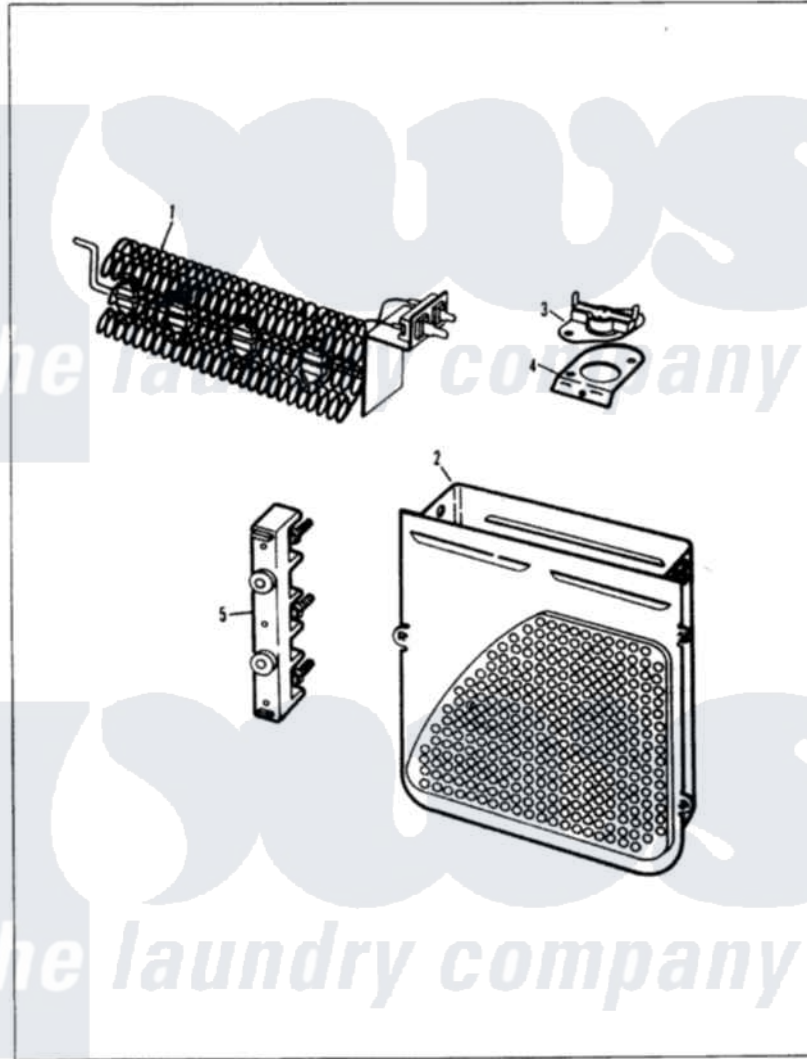

Crosley CDE20M6A 05 - HEATER (ORIG. REV. A-D)

MASTER CARE

CDE20M6

HEATER

Issued 1/86

N-27-28

Crosley Residential Crosley CDE20M6A Dryer Parts Parts Diagram 05 - HEATER (ORIG. REV. A-D)
 Click on the part number to view part

| Item | Original Part Number | Replaced By | Status | Part Description |
|------|-------------------------|---------------------------|---------------|--|
| 1 | 25-7863 | | | Screw |
| " | 53-0919 | LA-1044 | | Element |
| " | 53-0920 | LA-1044 | | Element |
| 2 | 25-7819 | M0217225 | | Screw |
| " | 53-0191 | | | Heater Housing Assembly |
| 3 | 53-0306 | 53-0771 | | Thermostat, Hi-Limit |
| " | 53-0771 | | | Thermostat, Hi-Limit |
| " | W10124350 | | Not Available | NOT REQUIRED PART OR SEE NOTE SCREW-PURCHASE LOCALLY |
| 4 | 53-0285 | | | Bracket, Thermostat |
| " | 25-7741 | W10116760 | | Screw |
| 5 | 53-0166 | 53-1518 | | Block, Terminal |
| " | 25-6124 | | Not Available | NUT |
| " | 25-3123 | | Not Available | WASHER, CUP |
| " | 25-3122 | | | Washer, Flat |
| " | 25-0027 | 112432 | | Nut |