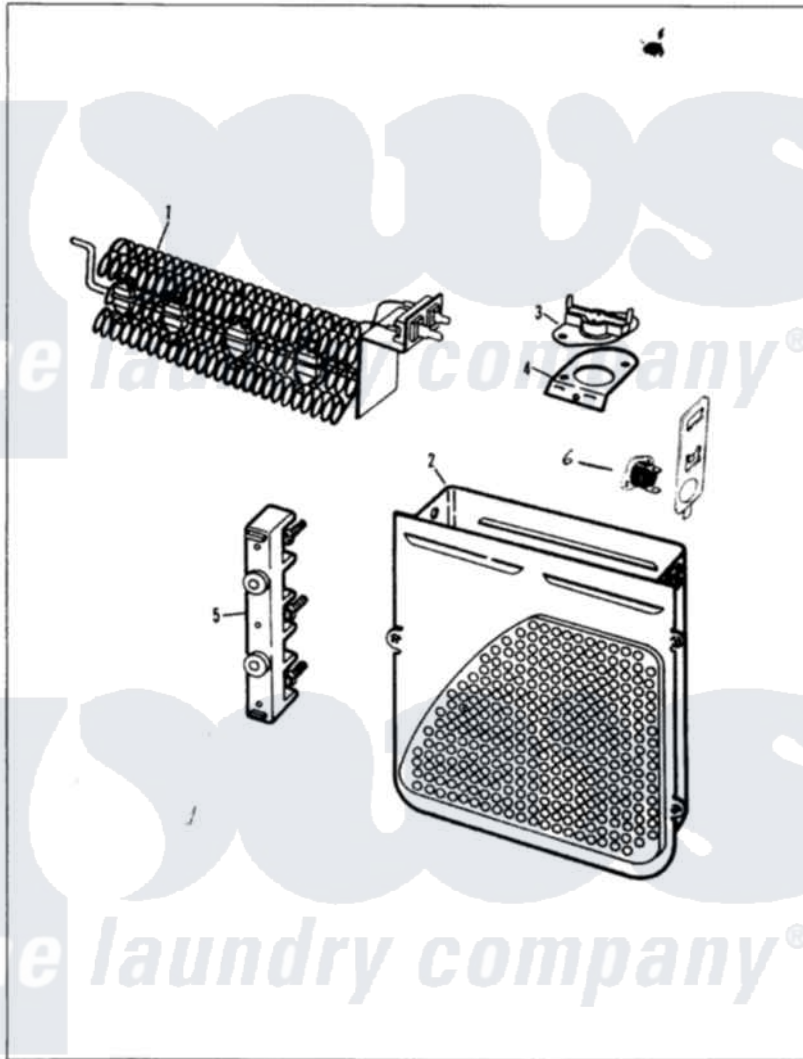

# Crosley CDE20M6A 06 - HEATER (REV. E-F)

MASTER CARE

CDE20M6

HEATER

Issued 1/86

N-27-28

Crosley [Residential Crosley CDE20M6A Dryer Parts](#) Parts Diagram 06 - HEATER (REV. E-F)  
 Click on the part number to view part

Item	Original Part Number	Replaced By	Status	Part Description
1	<a href="#">25-7863</a>			Screw
"	53-0920	<a href="#">LA-1044</a>		Element
2	25-7819	<a href="#">M0217225</a>		Screw
"	<a href="#">53-1232</a>			Heater Housing Assembly
"	<a href="#">53-0191</a>			Heater Housing Assembly
3	<a href="#">53-0771</a>			Thermostat, Hi-Limit
"	W10124350		Not Available	NOT REQUIRED PART OR SEE NOTE SCREW-PURCHASE LOCALLY
4	<a href="#">53-0285</a>			Bracket, Thermostat
"	<a href="#">53-1181</a>			Bracket, Thermal Fuse
"	25-7741	<a href="#">W10116760</a>		Screw
5	25-7803	<a href="#">3400074</a>		Screw
"	25-6124		Not Available	NUT
"	25-3123		Not Available	WASHER, CUP
"	<a href="#">25-3122</a>			Washer, Flat
"	25-0027	<a href="#">112432</a>		Nut