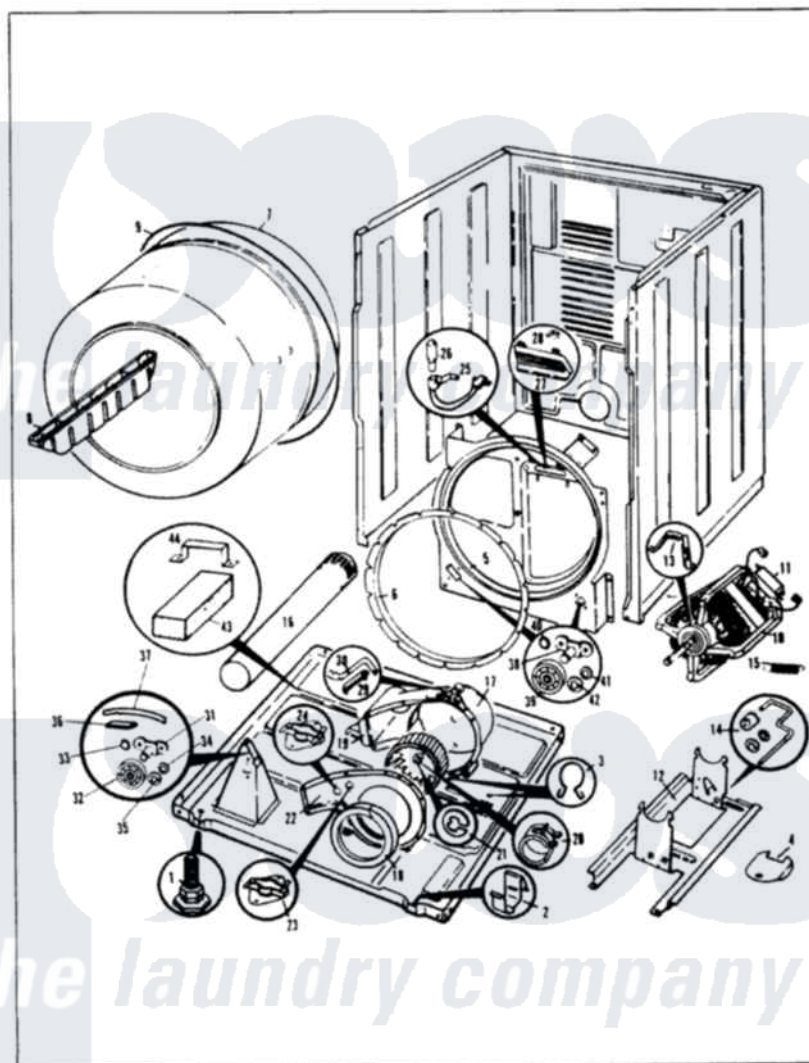

# Crosley CDE20M8 04 - CYLINDER & DRIVE (REV. E-F)

MASTER CARE

CDE20M8

CYLINDER & DRIVE

Issued 1/86

N-27-25

Crosley Residential Crosley CDE20M8 Dryer Parts Parts Diagram 04 - CYLINDER & DRIVE (REV. E-F)

[Click on the part number to view part](#)

Item	Original Part Number	Replaced By	Status	Part Description
1	63-5519		Not Available	LEG, LEVELING
2	<a href="#">53-0120</a>			Clip, Front Panel
3	25-7027	<a href="#">16515</a>		Clip
4	53-0153		Not Available	SHIELD, WIRING
"	25-7741	<a href="#">W10116760</a>		Screw
5	25-7733	<a href="#">681414</a>		Screw, 10AB X 1/2
"	53-0691	<a href="#">LA-1054</a>		Dryer Bulkhead Kit
6	53-0282	<a href="#">31001637</a>		Seal Assembly, Cylinder Front
7	53-0178	<a href="#">53-1250</a>		Cylinder
8	53-0117		Not Available	BAFFLE, GRAY
"	25-7759	<a href="#">3196164</a>		Screw
9	53-0186	<a href="#">341241</a>		Belt
"	<a href="#">LA-1004</a>			Motor Mtg. Kit
10	53-0189	<a href="#">LA-1004</a>		Motor Mtg. Kit
11	73-0467		Not Available	MOTOR SWITCH
"	<a href="#">53-0332</a>			Motor Switch