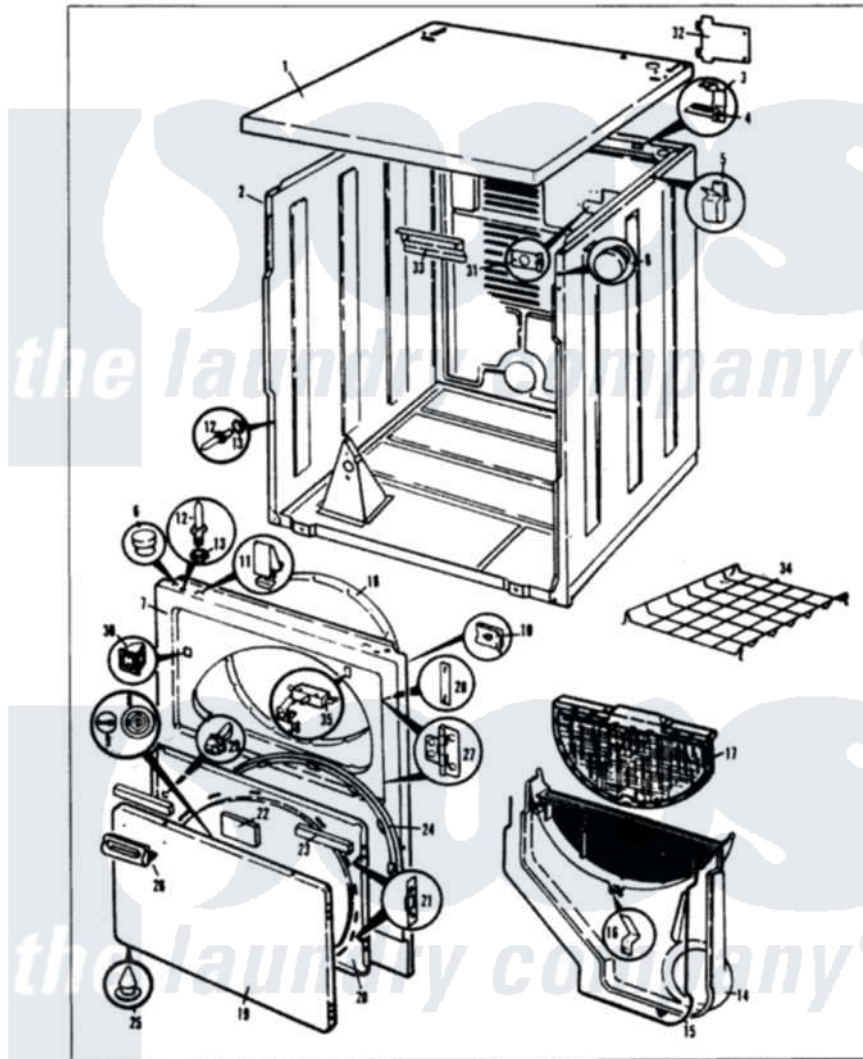

# Crosley CDE20M8 06 - EXTERIOR (REV. E-F)

MASTER CARE

CDE20M8

EXTERIOR

Issued 1/86

N-27-23

Crosley [Residential Crosley CDE20M8 Dryer Parts](#) Parts Diagram 06 - EXTERIOR (REV. E-F)

[Click on the part number to view part](#)

Item	Original Part Number	Replaced By	Status	Part Description
1	53-0124		Not Available	CABINET TOP
2	53-0667	<a href="#">31001714</a>		Cabinet And Base Assembly
3	<a href="#">63-5712</a>			Hinge, Cabinet Top
4	25-3092	<a href="#">90767</a>		Screw, 8A X 3/8 HeX Washer Head Tapping
"	<a href="#">33-0930</a>			Pad, Top Hinge
5	<a href="#">25-3034</a>			Clip, Wiring
6	<a href="#">33-2653</a>			Bumper, Cabinet
7	53-0126	<a href="#">31001771</a>		Panel, Front
10	25-7820	<a href="#">489478</a>		Screw, 8 X 1/2
"	25-7817		Not Available	CLIP, U-TYPE
11	<a href="#">25-7220</a>			Clip, Cabinet Top
12	63-6148	<a href="#">53-0643</a>		Pin, Locator
13	25-0224	<a href="#">3400029</a>		Nut, Adapter Plate
"	<a href="#">53-0200</a>			Sleeve, Locator Pin
14	25-7810	<a href="#">415013-35</a>		Screw
"	53-0917	<a href="#">12001324</a>		Duct Kit, Collector