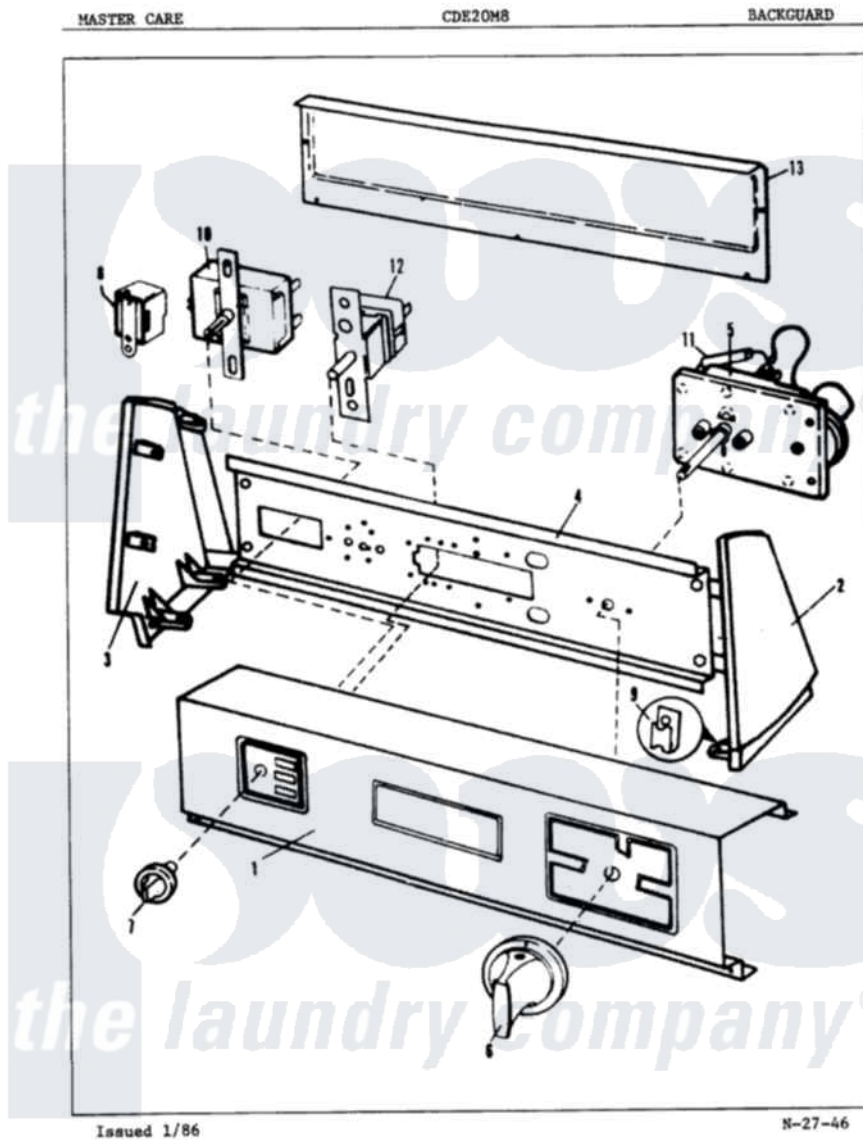

Crosley CDE20M8A 02 - CONTROL PANEL (REV. E-F)

Crosley Residential Crosley CDE20M8A Dryer Parts Parts Diagram 02 - CONTROL PANEL (REV. E-F)
 Click on the part number to view part

Item	Original Part Number	Replaced By	Status	Part Description
1	25-7649	910187		Screw
"	25-7702			Speedclip, End Cap To Control Panel
"	53-0834		Not Available	CONTROL PANEL
2	53-0264			RH Endcap
3	25-7760			Screw
"	53-0265			LH Endcap
"	53-0277		Not Available	TRIM, END CAP (RT)
"	53-0278		Not Available	TRIM, END CAP (LT)
4	53-0365	53-1676		Shield, Control
"	25-3092	90767		Screw, 8A X 3/8 HeX Washer Head Tapping
"	25-7702			Speedclip, End Cap To Control Panel
5	25-0205	216412		Screw, Bracket To Timer
"	63-5685	63-5613		Timer
"	53-0659			Timer

6	53-0729		Not Available	TIMER KNOB ASM
7	35-0167	21001283		Knob, Selector---Piq
8	63-6731	53-1639		Buzzer Assembly
"	25-3092	90767		Screw, 8A X 3/8 HeX Washer Head Tapping
9	25-7702			Speedclip, End Cap To Control Panel
10	53-0392		Not Available	SELECTOR SWITCH
"	25-3092	90767		Screw, 8A X 3/8 HeX Washer Head Tapping
11	63-6743	31001484		Resistor Assembly
12	53-0346	53-1263		Rotary Switch
"	25-3092	90767		Screw, 8A X 3/8 HeX Washer Head Tapping
13	25-3092	90767		Screw, 8A X 3/8 HeX Washer Head Tapping
"	34-9487		Not Available	PLATE, REINFORCEMENT
"	25-3457			Screw, Sems
"	25-7435	33002917		Screw, No.10-16
"	25-7697	25-2219		Screw
"	25-7852			Speedclip, Rr Shld To End Cap
"	53-0268	21001460		Shield, Rear
"	25-7851			Speedclip, End Cap To Top