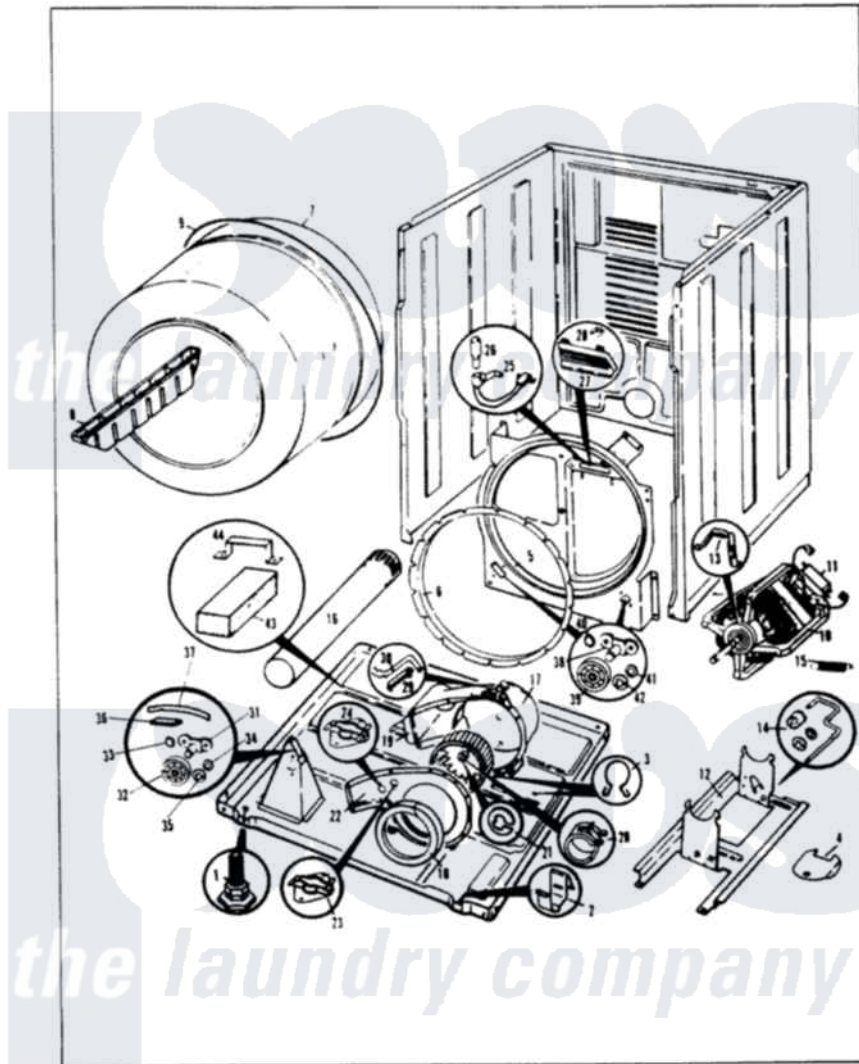

Crosley CDE20M8A 03 - CYLINDER & DRIVE (ORIG.-REV. A-D)

MASTER CARE

CDE20M8

CYLINDER & DRIVE

Issued 1/86

N-27-25

Crosley [Residential Crosley CDE20M8A Dryer Parts](#) Parts Diagram 03 - CYLINDER & DRIVE (ORIG.-REV. A-D)
 Click on the part number to view part

Item	Original Part Number	Replaced By	Status	Part Description
1	63-5519		Not Available	LEG, LEVELING
2	53-0120			Clip, Front Panel
3	25-7027	16515		Clip
4	25-7741	W10116760		Screw
"	53-0153		Not Available	SHIELD, WIRING
5	53-0691	LA-1054		Dryer Bulkhead Kit
"	25-7733	681414		Screw, 10AB X 1/2
6	53-0282	31001637		Seal Assembly, Cylinder Front
7	53-0178	53-1250		Cylinder
8	53-0117		Not Available	BAFFLE, GRAY
"	25-7759	3196164		Screw
9	53-0186	341241		Belt
"	LA-1004			Motor Mtg. Kit
10	53-0189	LA-1004		Motor Mtg. Kit
11	53-0332			Motor Switch
"	73-0467		Not Available	MOTOR SWITCH