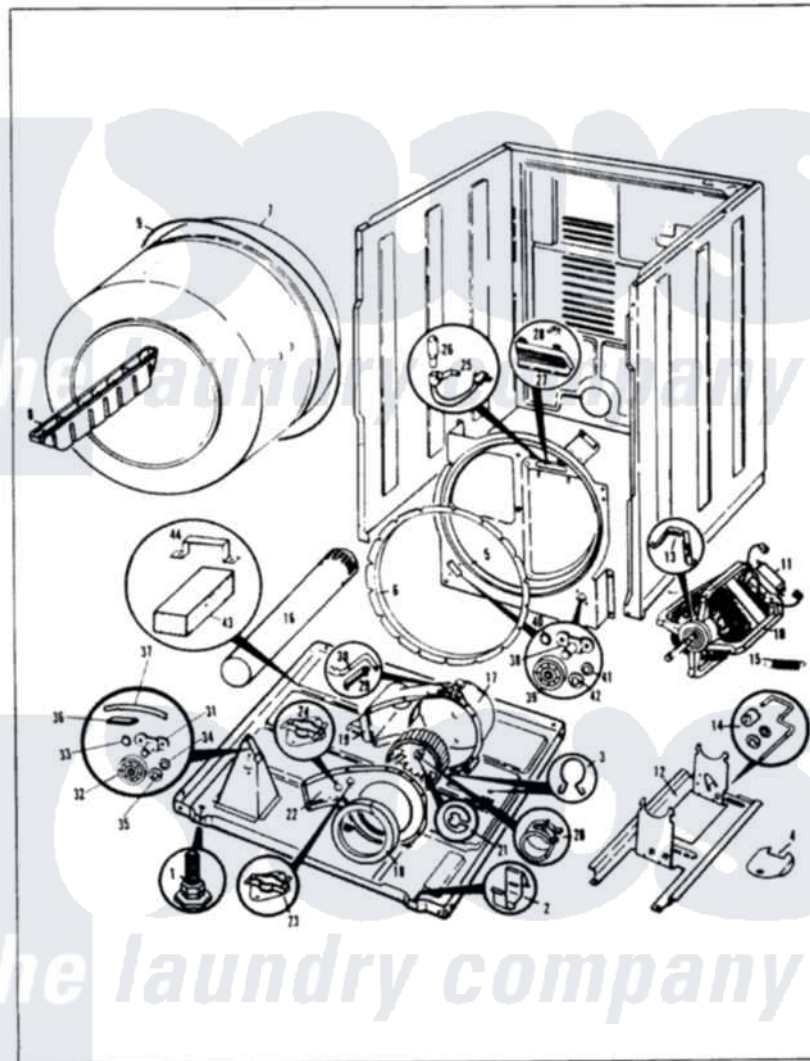

Crosley CDE20M8A 04 - CYLINDER & DRIVE (REV. E-F)

MASTER CARE

CDE20M8

CYLINDER & DRIVE

Issued 1/86

N-27-25

Crosley [Residential Crosley CDE20M8A Dryer Parts](#) Parts Diagram 04 - CYLINDER & DRIVE (REV. E-F)
 Click on the part number to view part

Item	Original Part Number	Replaced By	Status	Part Description
1	63-5519		Not Available	LEG, LEVELING
2	53-0120			Clip, Front Panel
3	25-7027	16515		Clip
4	53-0153		Not Available	SHIELD, WIRING
"	25-7741	W10116760		Screw
5	25-7733	681414		Screw, 10AB X 1/2
"	53-0691	LA-1054		Dryer Bulkhead Kit
6	53-0282	31001637		Seal Assembly, Cylinder Front
7	53-0178	53-1250		Cylinder
8	53-0117		Not Available	BAFFLE, GRAY
"	25-7759	3196164		Screw
9	53-0186	341241		Belt
"	LA-1004			Motor Mtg. Kit
10	53-0189	LA-1004		Motor Mtg. Kit
11	73-0467		Not Available	MOTOR SWITCH
"	53-0332			Motor Switch