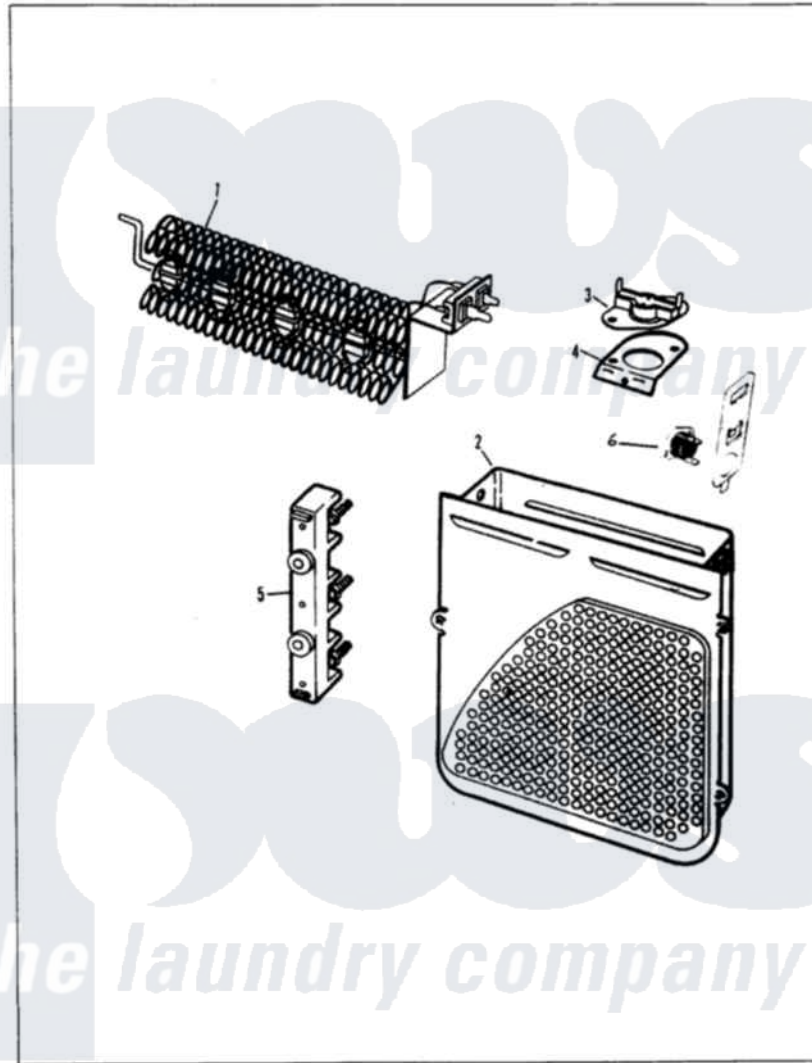

Crosley CDE20M8A 05 - HEATER (ORIG. REV. A-D)

MASTER CARE

CDE20M8

HEATER

Issued 1/86

N-27-28

Crosley [Residential Crosley CDE20M8A Dryer Parts](#) Parts Diagram 05 - HEATER (ORIG. REV. A-D)
 Click on the part number to view part

Item	Original Part Number	Replaced By	Status	Part Description
1	25-7863			Screw
"	53-0919	LA-1044		Element
"	53-0920	LA-1044		Element
2	25-7819	M0217225		Screw
"	53-0191			Heater Housing Assembly
3	53-0306	53-0771		Thermostat, Hi-Limit
"	53-0771			Thermostat, Hi-Limit
"	W10124350		Not Available	NOT REQUIRED PART OR SEE NOTE SCREW-PURCHASE LOCALLY
4	53-0285			Bracket, Thermostat
"	25-7741	W10116760		Screw
5	53-0166	53-1518		Block, Terminal
"	25-6124		Not Available	NUT
"	25-3123		Not Available	WASHER, CUP
"	25-3122			Washer, Flat
"	25-0027	112432		Nut