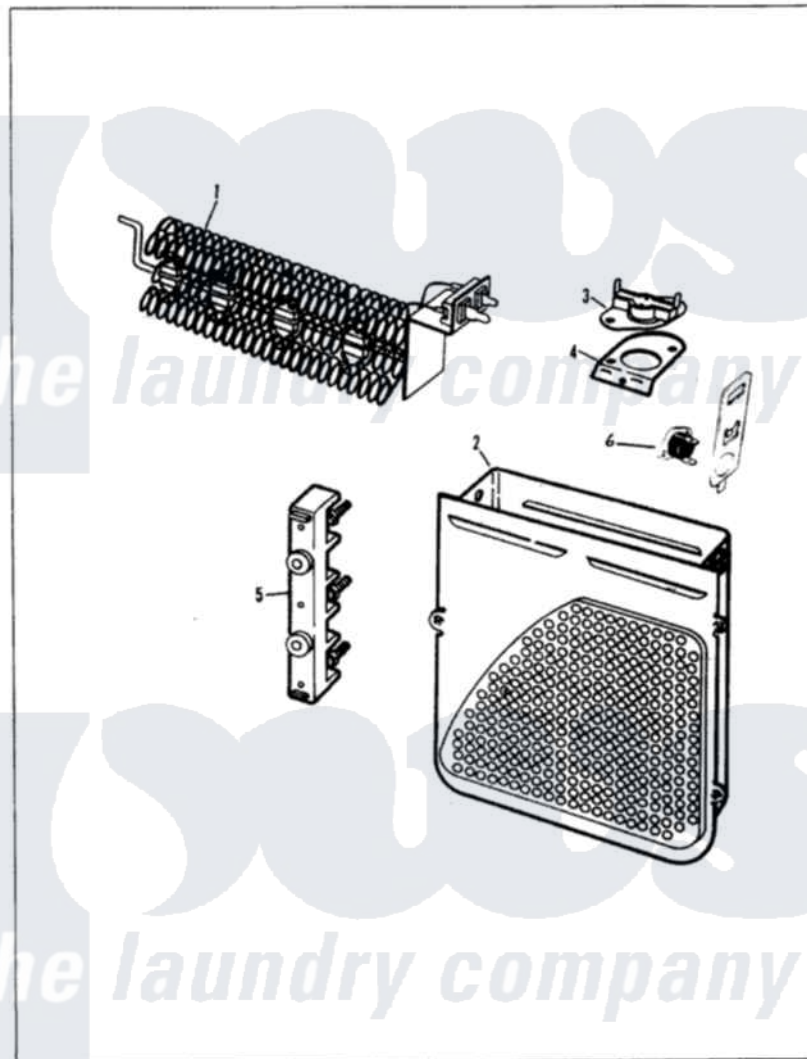

# Crosley CDE20M8A 06 - HEATER (REV. E-F)

MASTER CARE

CDE20M8

HEATER

Issued 1/86

N-27-28

Crosley [Residential Crosley CDE20M8A Dryer Parts](#) Parts Diagram 06 - HEATER (REV. E-F)  
 Click on the part number to view part

Item	Original Part Number	Replaced By	Status	Part Description
1	<a href="#">25-7863</a>			Screw
"	53-0920	<a href="#">LA-1044</a>		Element
"	53-0919	<a href="#">LA-1044</a>		Element
2	25-7819	<a href="#">M0217225</a>		Screw
"	<a href="#">53-1232</a>			Heater Housing Assembly
"	<a href="#">53-0191</a>			Heater Housing Assembly
3	53-0306	<a href="#">53-0771</a>		Thermostat, Hi-Limit
"	<a href="#">53-0771</a>			Thermostat, Hi-Limit
"	W10124350		Not Available	NOT REQUIRED PART OR SEE NOTE SCREW- PURCHASE LOCALLY
4	<a href="#">53-0285</a>			Bracket, Thermostat
"	<a href="#">53-1181</a>			Bracket, Thermal Fuse
"	25-7741	<a href="#">W10116760</a>		Screw
5	25-7803	<a href="#">3400074</a>		Screw
"	25-6124		Not Available	NUT
"	25-3123		Not Available	WASHER, CUP

"	<a href="#">25-3122</a>		Washer, Flat
"	25-0027	<a href="#">112432</a>	Nut
"	53-0166	<a href="#">53-1518</a>	Block, Terminal