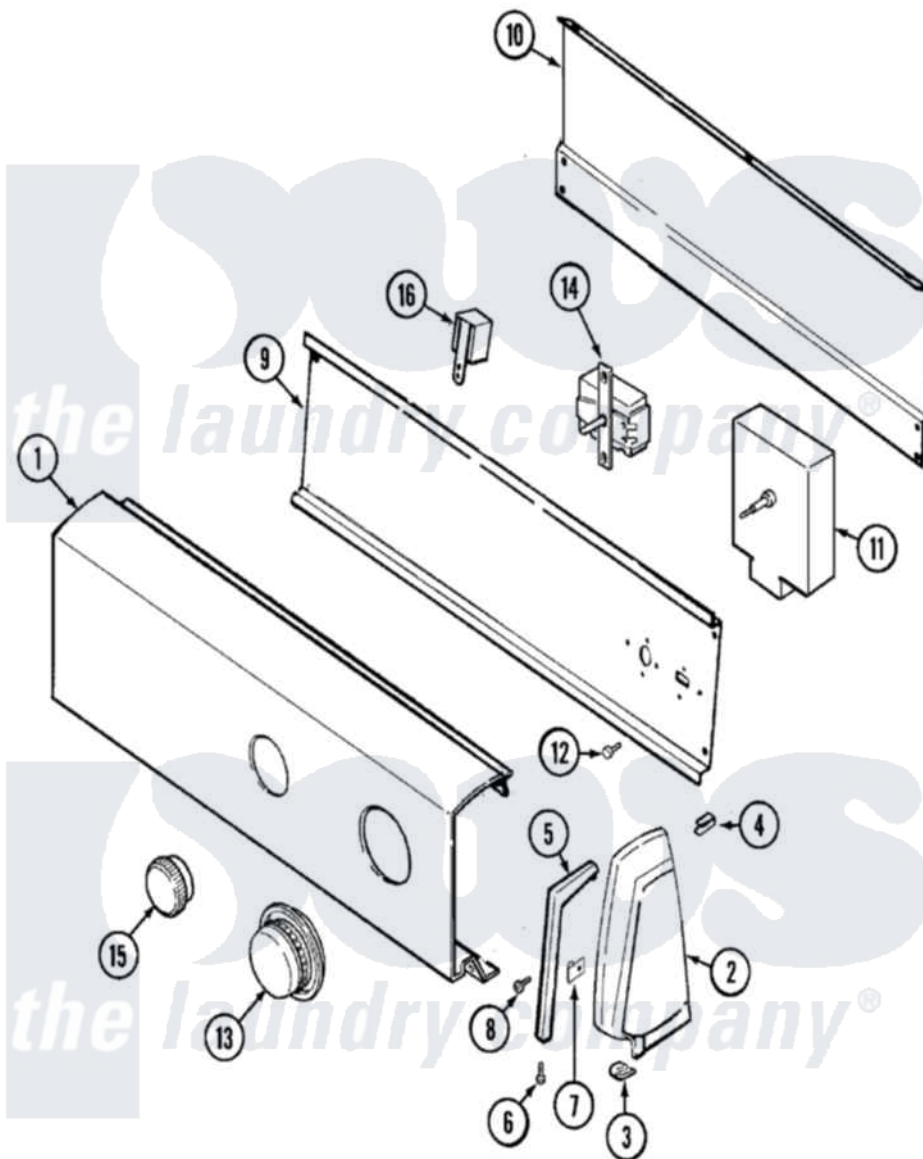

# Crosley CDE20P6A 02 - CONTROL PANEL (REV. E-F)

Crosley [Residential Crosley CDE20P6A Dryer Parts](#) Parts Diagram 02 - CONTROL PANEL (REV. E-F)  
 Click on the part number to view part

Item	Original Part Number	Replaced By	Status	Part Description
1	53-1287		Not Available	CONTROL PANEL
2	25-7649	<a href="#">910187</a>		Screw
"	25-7697	<a href="#">25-2219</a>		Screw
"	<a href="#">25-7702</a>			Speedclip, End Cap To Control Panel
"	<a href="#">25-7851</a>			Speedclip, End Cap To Top
"	35-2487	<a href="#">21001451</a>		Cap- End
"	35-2488	<a href="#">21001452</a>		Cap- End
3	<a href="#">25-7851</a>			Speedclip, End Cap To Top
"	25-7691		Not Available	SCREW, END CAP TO TOP
4	25-7435	<a href="#">33002917</a>		Screw, No.10-16
"	<a href="#">25-7852</a>			Speedclip, Rr Shld To End Cap
5	53-0277		Not Available	TRIM, END CAP (RT)
"	53-0278		Not Available	TRIM, END CAP (LT)
6	<a href="#">25-7760</a>			Screw
7	<a href="#">25-7702</a>			Speedclip, End Cap To Control

	<a href="#">25-1192</a>		Panel
8	25-3092	<a href="#">90767</a>	Screw, 8A X 3/8 HeX Washer Head Tapping
9	<a href="#">53-1676</a>		Shield, Control
10	25-3092	<a href="#">90767</a>	Screw, 8A X 3/8 HeX Washer Head Tapping
"	35-2688	<a href="#">21001460</a>	Shield, Rear
11	<a href="#">53-1804</a>		Timer
"	<a href="#">53-1548</a>		Timer
"	63-6743	<a href="#">31001484</a>	Resistor Assembly
12	25-0205	<a href="#">216412</a>	Screw, Bracket To Timer
13	53-0653	<a href="#">31001219</a>	Knob Ski
14	53-1265	Not Available	ROTARY SWITCH
"	25-3092	<a href="#">90767</a>	Screw, 8A X 3/8 HeX Washer Head Tapping
15	35-2256	<a href="#">21001283</a>	Knob, Selector----Piq
16	63-6731	<a href="#">53-1639</a>	Buzzer Assembly
"	25-3092	<a href="#">90767</a>	Screw, 8A X 3/8 HeX Washer Head Tapping
NI	16000329	Not Available	GUIDE, QUICK REF. - MAGIC CHEF
"	53-1442	Not Available	MANUAL, USE & CARE