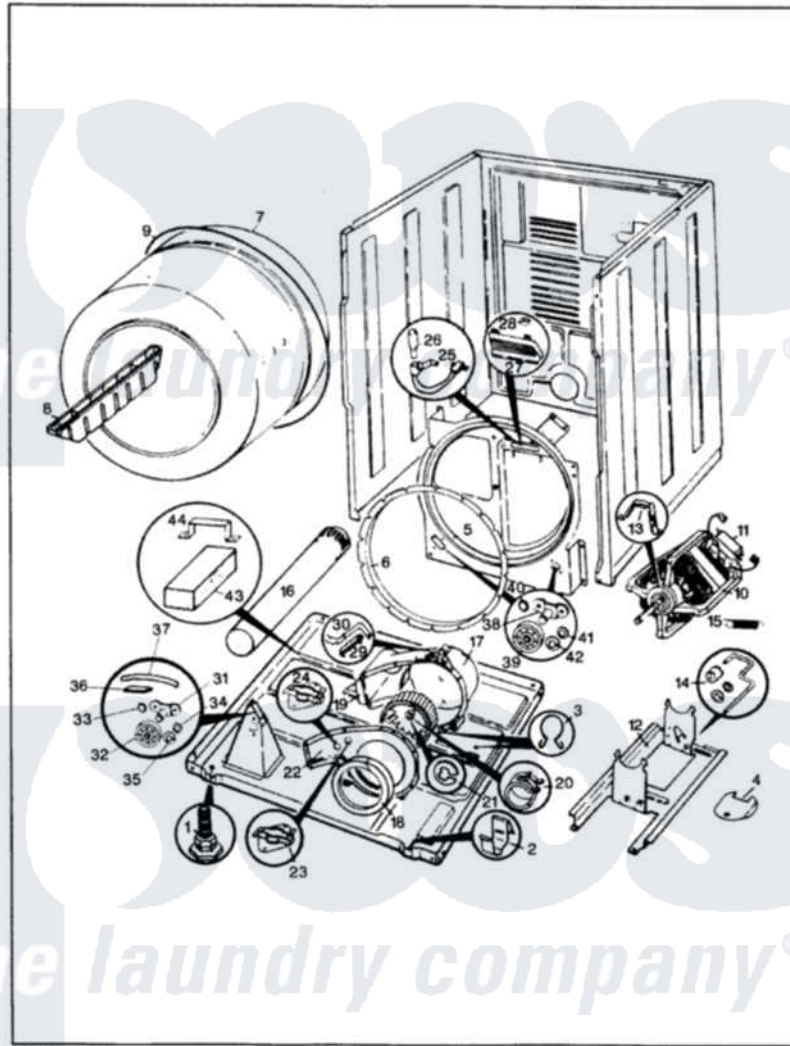

Crosley CDE20P6A 03 - CYLINDER & DRIVE (ORIG.-REV. A-D)

CROSLEY

CDE20P6

CYLINDER & DRIVE

ISSUED 6/89

Crosley [Residential Crosley CDE20P6A Dryer Parts](#) Parts Diagram 03 - CYLINDER & DRIVE (ORIG.-REV. A-D)

[Click on the part number to view part](#)

Item	Original Part Number	Replaced By	Status	Part Description
1	63-5519		Not Available	LEG, LEVELING
2	53-0120			Clip, Front Panel
3	25-7027	16515		Clip
4	53-0153		Not Available	SHIELD, WIRING
"	25-7741	W10116760		Screw
5	LA-1054			Dryer Bulkhead Kit
"	25-7733	681414		Screw, 10AB X 1/2
6	53-0282	31001637		Seal Assembly, Cylinder Front
7	53-1250			Cylinder
8	Y02100002		Not Available	BAFFLE (WHT)
"	25-7759	3196164		Screw
9	53-1080	341241		Belt
"	LA-1004			Motor Mtg. Kit
10	53-0189	LA-1004		Motor Mtg. Kit
11	53-0936	LA-1004		Motor Mtg. Kit
12	25-7811		Not Available	SCREW