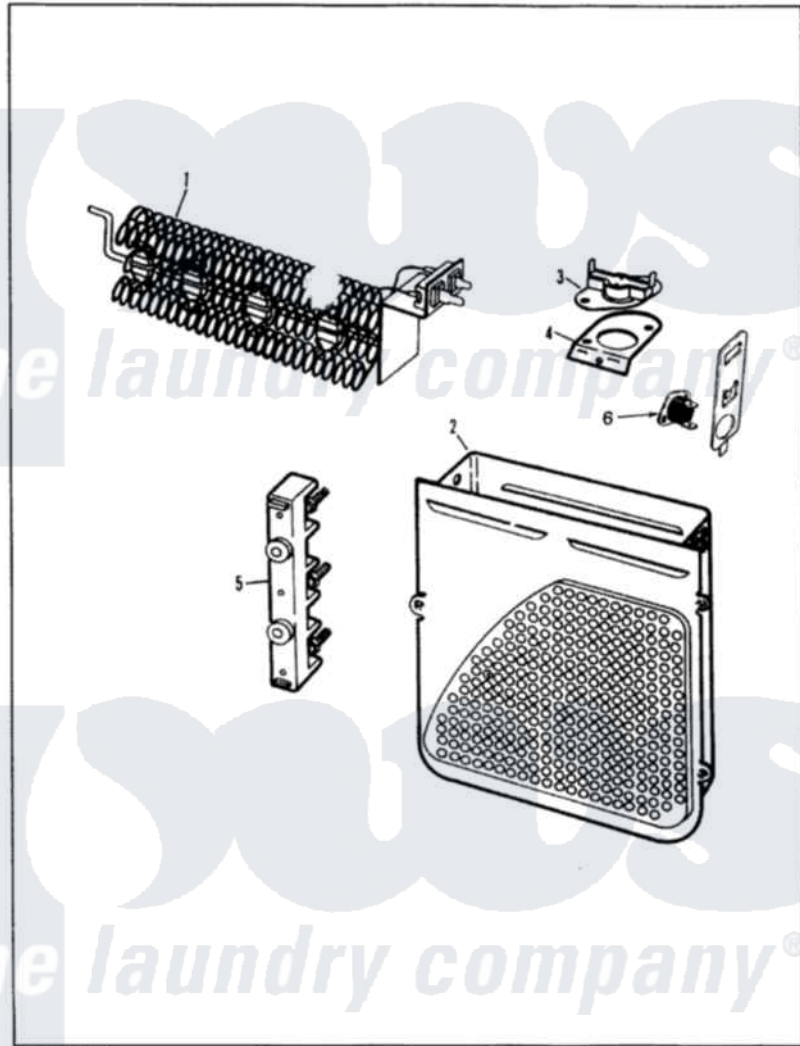

Crosley CDE20P6A 04 - HEATER (ORIG. REV. A-D)

CROSLEY CDE20P6 HEATER

ISSUED 6/89

Crosley Residential Crosley CDE20P6A Dryer Parts Parts Diagram 04 - HEATER (ORIG. REV. A-D)  
 Click on the part number to view part

Item	Original Part Number	Replaced By	Status	Part Description
1	<a href="#">25-7863</a>			Screw
"	53-0919	<a href="#">LA-1044</a>		Element
2	25-7819	<a href="#">M0217225</a>		Screw
"	<a href="#">53-0191</a>			Heater Housing Assembly
"	<a href="#">53-1232</a>			Heater Housing Assembly
3	<a href="#">53-0771</a>			Thermostat, Hi-Limit
"	25-3083	<a href="#">212951</a>		Screw, No.6-32 X 1/4 Inch
4	<a href="#">53-1181</a>			Bracket, Thermal Fuse
"	<a href="#">53-0285</a>			Bracket, Thermostat
"	25-7741	<a href="#">W10116760</a>		Screw
5	25-0027	<a href="#">112432</a>		Nut
"	25-7803	<a href="#">3400074</a>		Screw
"	25-6124		Not Available	NUT
"	25-3123		Not Available	WASHER, CUP
"	<a href="#">25-3122</a>			Washer, Flat
"	53-0166	<a href="#">53-1518</a>		Block, Terminal