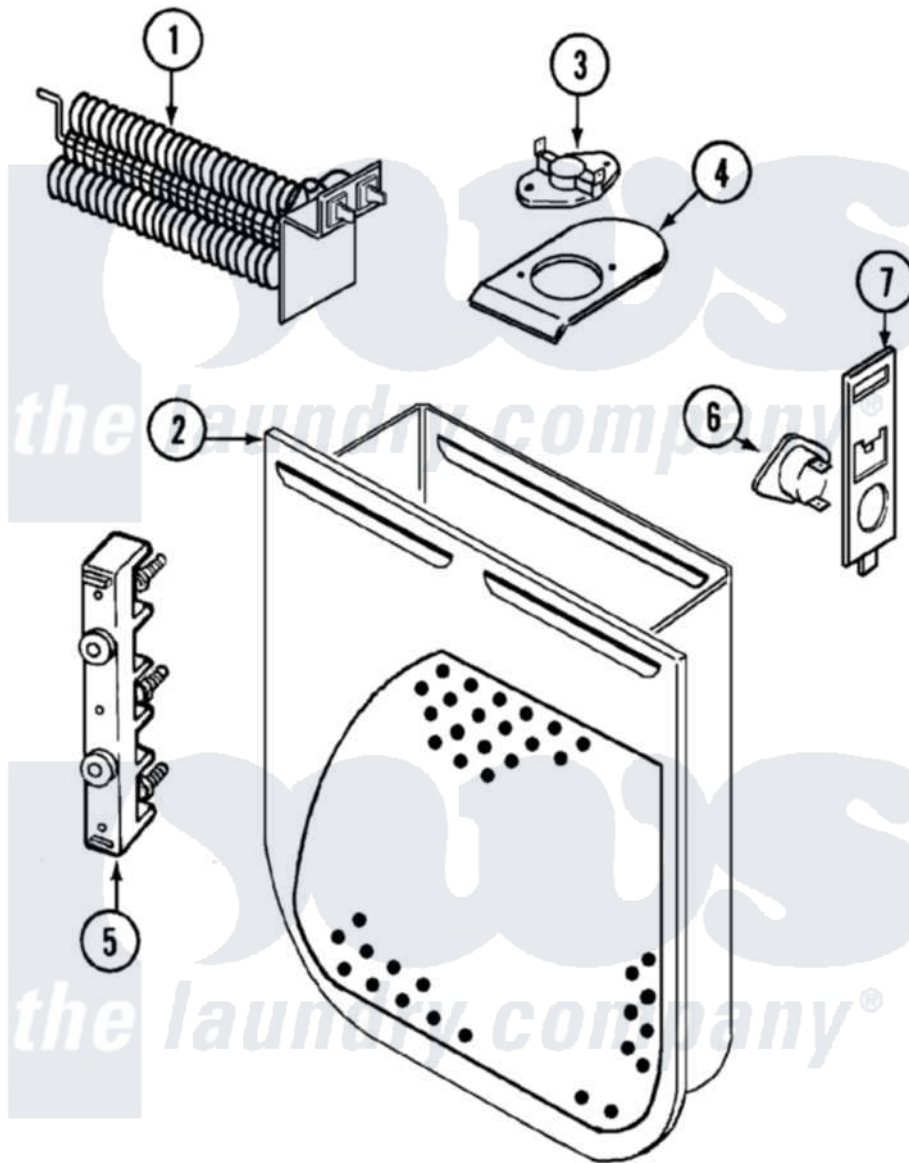

Crosley CDE20P6A 05 - HEATER (REV. E-F)

Crosley [Residential Crosley CDE20P6A Dryer Parts](#) Parts Diagram 05 - HEATER (REV. E-F)
 Click on the part number to view part

Item	Original Part Number	Replaced By	Status	Part Description
1	25-7863			Screw
"	53-0920	LA-1044		Element
2	25-7819	M0217225		Screw
"	53-1232			Heater Housing Assembly
3	53-0771			Thermostat, Hi-Limit
"	25-3083	212951		Screw, No.6-32 X 1/4 Inch
4	53-0285			Bracket, Thermostat
"	25-7741	W10116760		Screw
5	53-0166	53-1518		Block, Terminal
"	25-0027	112432		Nut
"	25-6124		Not Available	NUT
"	25-3123		Not Available	WASHER, CUP
"	25-3122			Washer, Flat
"	25-7803	3400074		Screw
6	53-1182			Fuse, Thermal
7	53-1181			Bracket, Thermal Fuse