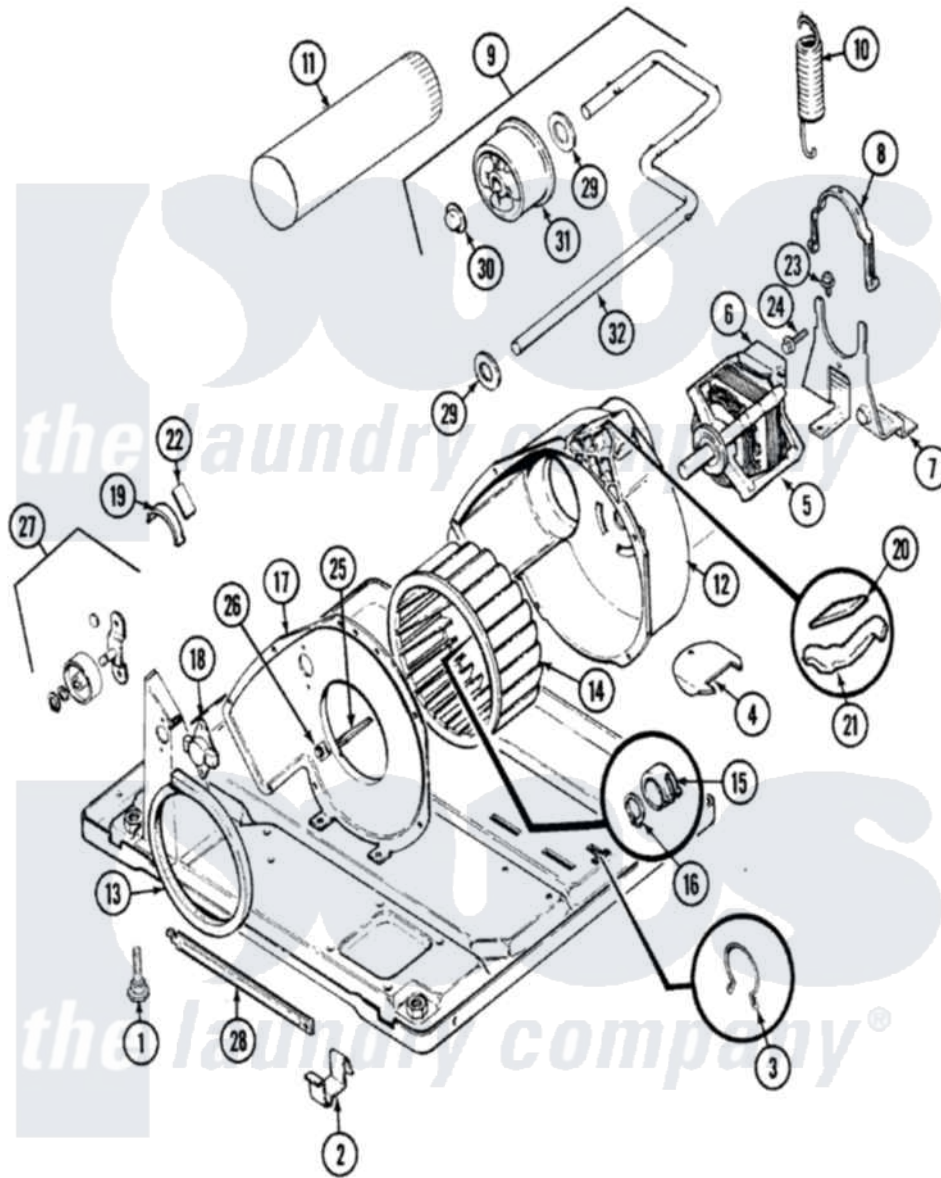

# Crosley CDE20P6A 06 - MOTOR & DRIVE (REV. E-F)

Crosley [Residential Crosley CDE20P6A Dryer Parts](#) Parts Diagram 06 - MOTOR & DRIVE (REV. E-F)  
 Click on the part number to view part

Item	Original Part Number	Replaced By	Status	Part Description
1	63-5519		Not Available	LEG, LEVELING
2	<a href="#">53-0120</a>			Clip, Front Panel
3	25-7027	<a href="#">16515</a>		Clip
4	25-7741	<a href="#">W10116760</a>		Screw
"	53-0153		Not Available	SHIELD, WIRING
5	<a href="#">LA-1004</a>			Motor Mtg. Kit
"	53-2275	<a href="#">W10410996</a>		Motor-Drve
"	53-0189	<a href="#">LA-1004</a>		Motor Mtg. Kit
"	53-1080	<a href="#">341241</a>		Belt
6	53-0693	<a href="#">53-0332</a>		Motor Switch
7	25-7811		Not Available	SCREW
"	53-0105		Not Available	BRACKET
"	53-1932	<a href="#">31001570</a>		Bracket, Motor
8	53-0214	<a href="#">660658</a>		Clamp, Motor Mounting 343481 685441
9	<a href="#">53-2287</a>			Idler Assembly
"	53-1650		Not Available	IDLER ASSY