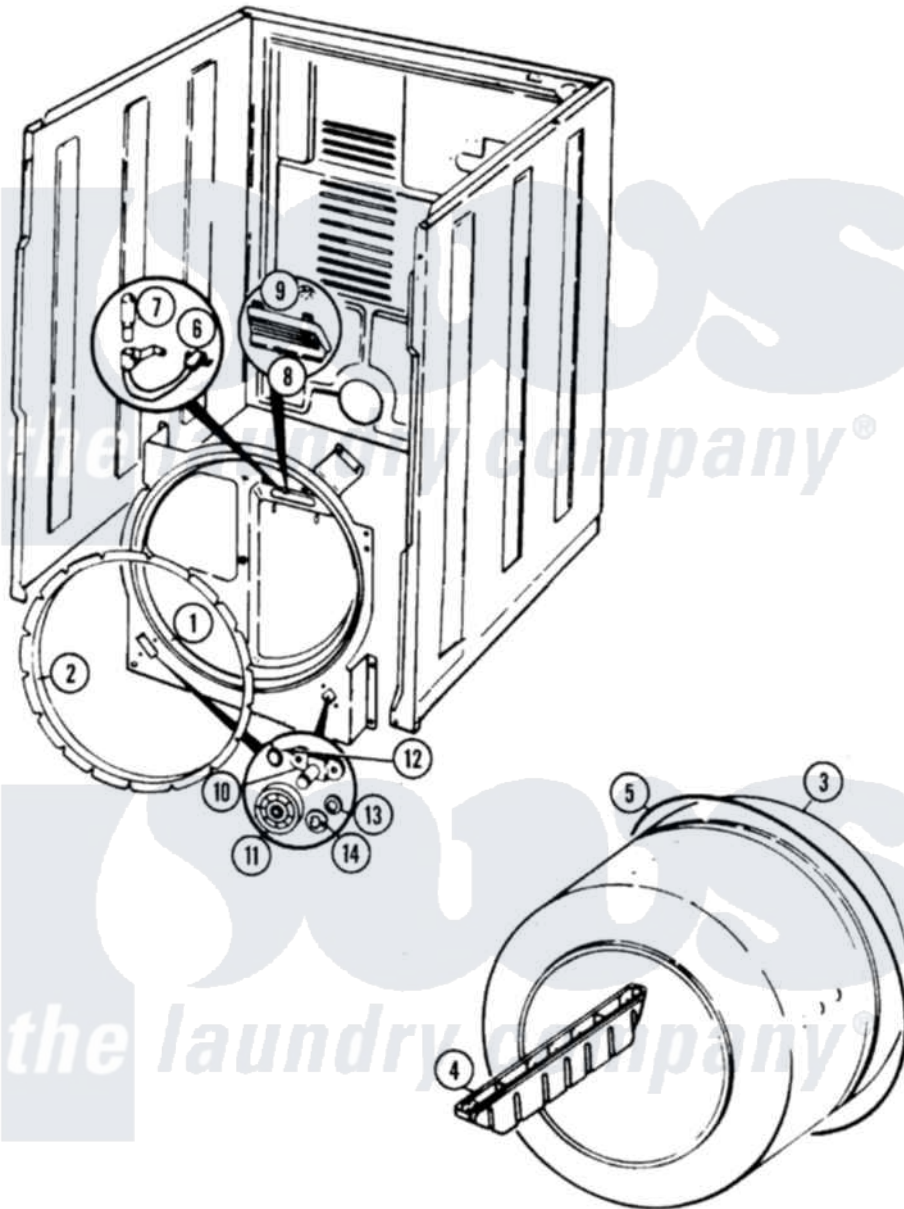

Crosley CDE20P6A 07 - TUMBLER (REV. E-F)

Crosley [Residential Crosley CDE20P6A Dryer Parts](#) Parts Diagram 07 - TUMBLER (REV. E-F)
 Click on the part number to view part

Item	Original Part Number	Replaced By	Status	Part Description
1	25-7733	681414		Screw, 10AB X 1/2
"	Y02100001	LA-1054		Dryer Bulkhead Kit
2	53-0282	31001637		Seal Assembly, Cylinder Front
3	53-1250			Cylinder
4	Y02100002		Not Available	BAFFLE (WHT)
"	25-7759	3196164		Screw
5	53-1080	341241		Belt
6	25-3457			Screw, Sems
"	53-1580			Receptacle Assembly
7	53-0570	A3167501		Lamp Oven, Int.
8	53-0174			Lens, Bulb
9	25-3562	3195558		Nut
10	25-7101	3351614		Screw, Gearcase Cover Mounting
"	53-0197			Support Assembly-Cylinder Rear
11	53-1578	31001096		Roller

12	25-7813	Spacer
13	25-7814	Washer
14	LA-1008	Rr Roller Kit
"	25-7854	Ring, Retaining