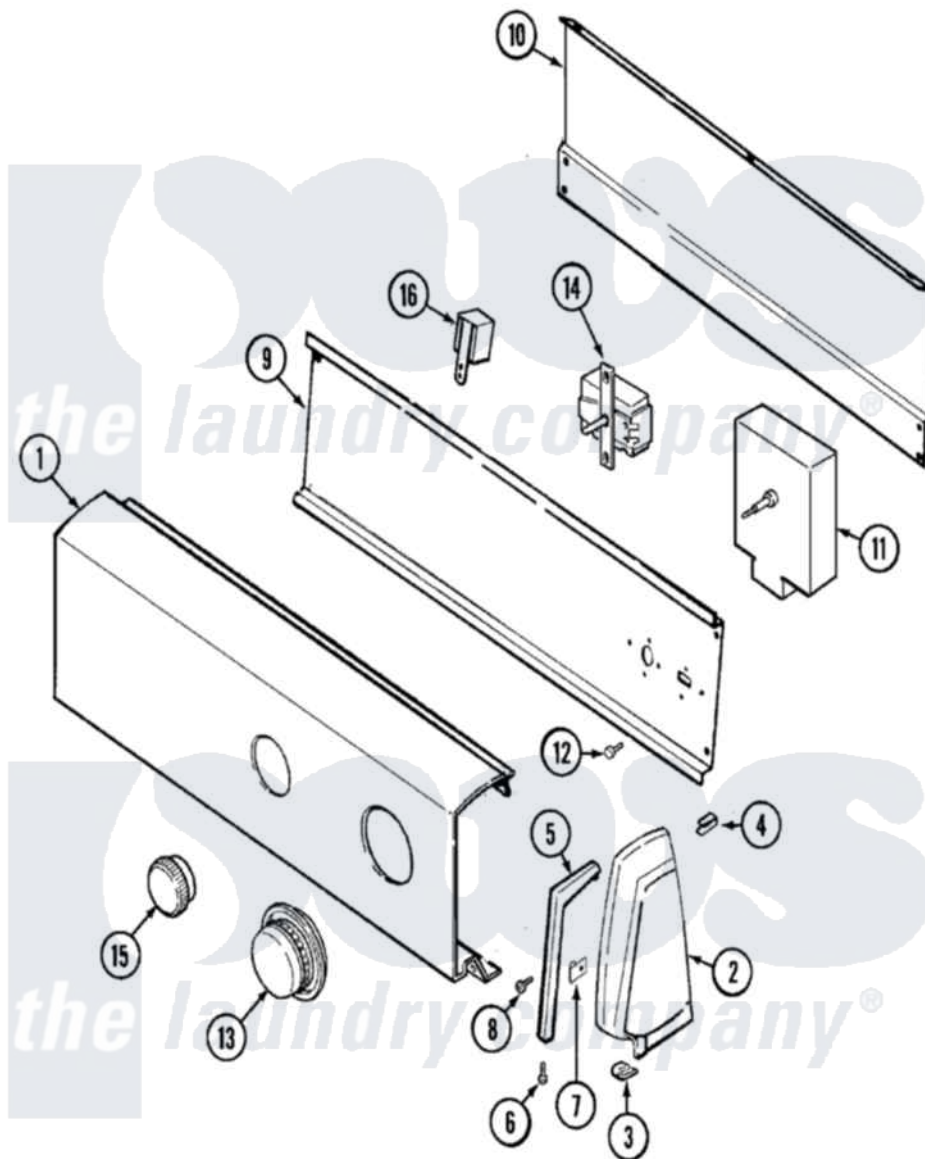

# Crosley CDE20P6H 01 - CONTROL PANEL (REV. E-F)

Crosley [Residential Crosley CDE20P6H Dryer Parts](#) Parts Diagram 01 - CONTROL PANEL (REV. E-F)  
 Click on the part number to view part

Item	Original Part Number	Replaced By	Status	Part Description
1	53-1287		Not Available	CONTROL PANEL
2	25-7649	<a href="#">910187</a>		Screw
"	25-7697	<a href="#">25-2219</a>		Screw
"	<a href="#">25-7702</a>			Speedclip, End Cap To Control Panel
"	<a href="#">25-7851</a>			Speedclip, End Cap To Top
"	35-2487	<a href="#">21001451</a>		Cap- End
"	35-2488	<a href="#">21001452</a>		Cap- End
3	<a href="#">25-7851</a>			Speedclip, End Cap To Top
"	25-7691		Not Available	SCREW, END CAP TO TOP
4	25-7435	<a href="#">33002917</a>		Screw, No.10-16
"	<a href="#">25-7852</a>			Speedclip, Rr Shld To End Cap
5	53-0277		Not Available	TRIM, END CAP (RT)
"	53-0278		Not Available	TRIM, END CAP (LT)
6	<a href="#">25-7760</a>			Screw
7	<a href="#">25-7702</a>			Speedclip, End Cap To Control

	<a href="#">25-1192</a>		Panel
8	25-3092	<a href="#">90767</a>	Screw, 8A X 3/8 HeX Washer Head Tapping
9	<a href="#">53-1676</a>		Shield, Control
10	25-3092	<a href="#">90767</a>	Screw, 8A X 3/8 HeX Washer Head Tapping
"	35-2688	<a href="#">21001460</a>	Shield, Rear
11	<a href="#">53-1804</a>		Timer
"	<a href="#">53-1548</a>		Timer
"	63-6743	<a href="#">31001484</a>	Resistor Assembly
12	25-0205	<a href="#">216412</a>	Screw, Bracket To Timer
13	53-0653	<a href="#">31001219</a>	Knob Ski
14	53-1265	Not Available	ROTARY SWITCH
"	25-3092	<a href="#">90767</a>	Screw, 8A X 3/8 HeX Washer Head Tapping
15	35-2256	<a href="#">21001283</a>	Knob, Selector----Piq
16	63-6731	<a href="#">53-1639</a>	Buzzer Assembly
"	25-3092	<a href="#">90767</a>	Screw, 8A X 3/8 HeX Washer Head Tapping
NI	16000329	Not Available	GUIDE, QUICK REF. - MAGIC CHEF
"	53-1442	Not Available	MANUAL, USE & CARE