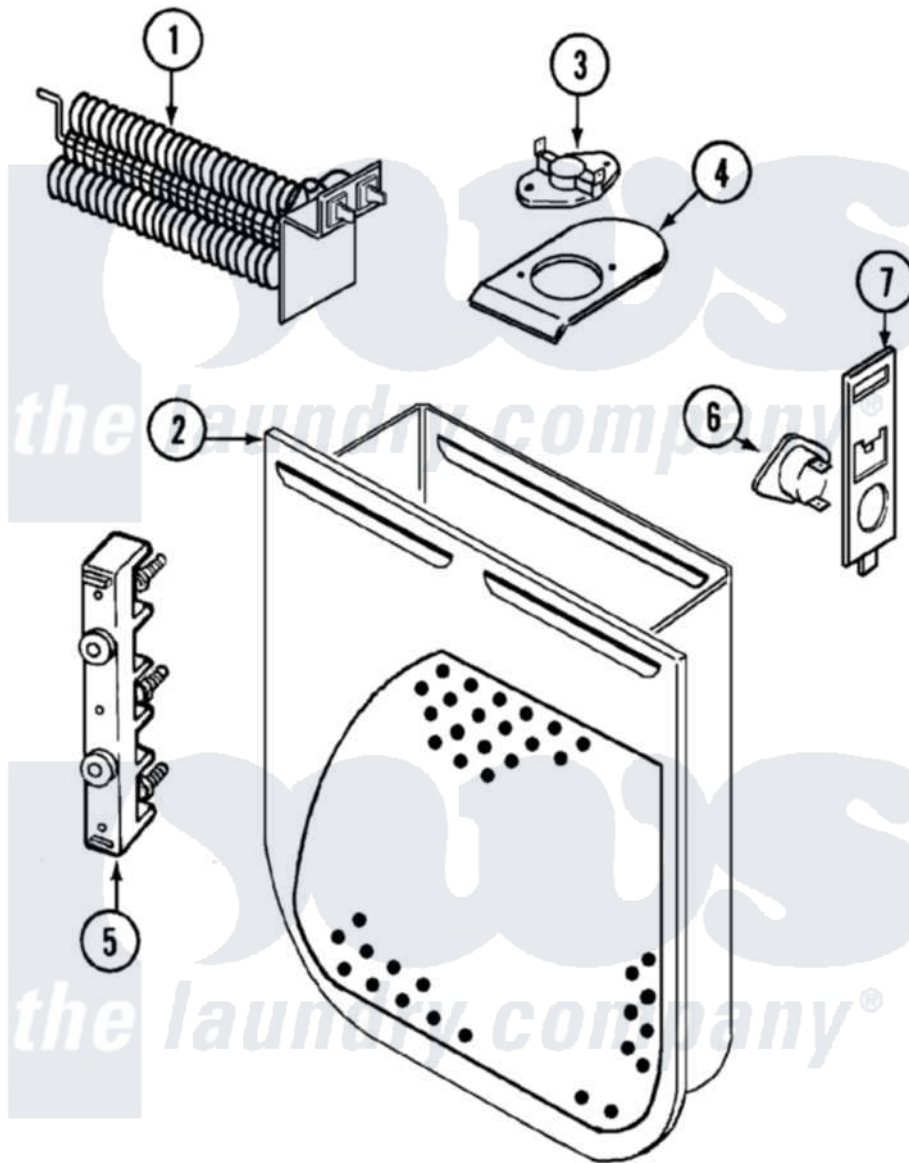

# Crosley CDE20P6H 02 - HEATER (REV. E-F)

Crosley Residential Crosley CDE20P6H Dryer Parts Parts Diagram 02 - HEATER (REV. E-F)  
 Click on the part number to view part

Item	Original Part Number	Replaced By	Status	Part Description
1	<a href="#">25-7863</a>			Screw
"	53-0920	<a href="#">LA-1044</a>		Element
2	25-7819	<a href="#">M0217225</a>		Screw
"	<a href="#">53-1232</a>			Heater Housing Assembly
3	<a href="#">53-0771</a>			Thermostat, Hi-Limit
"	25-3083	<a href="#">212951</a>		Screw, No.6-32 X 1/4 Inch
4	<a href="#">53-0285</a>			Bracket, Thermostat
"	25-7741	<a href="#">W10116760</a>		Screw
5	53-0166	<a href="#">53-1518</a>		Block, Terminal
"	25-0027	<a href="#">112432</a>		Nut
"	25-6124		Not Available	NUT
"	25-3123		Not Available	WASHER, CUP
"	<a href="#">25-3122</a>			Washer, Flat
"	25-7803	<a href="#">3400074</a>		Screw
6	<a href="#">53-1182</a>			Fuse, Thermal
7	<a href="#">53-1181</a>			Bracket, Thermal Fuse