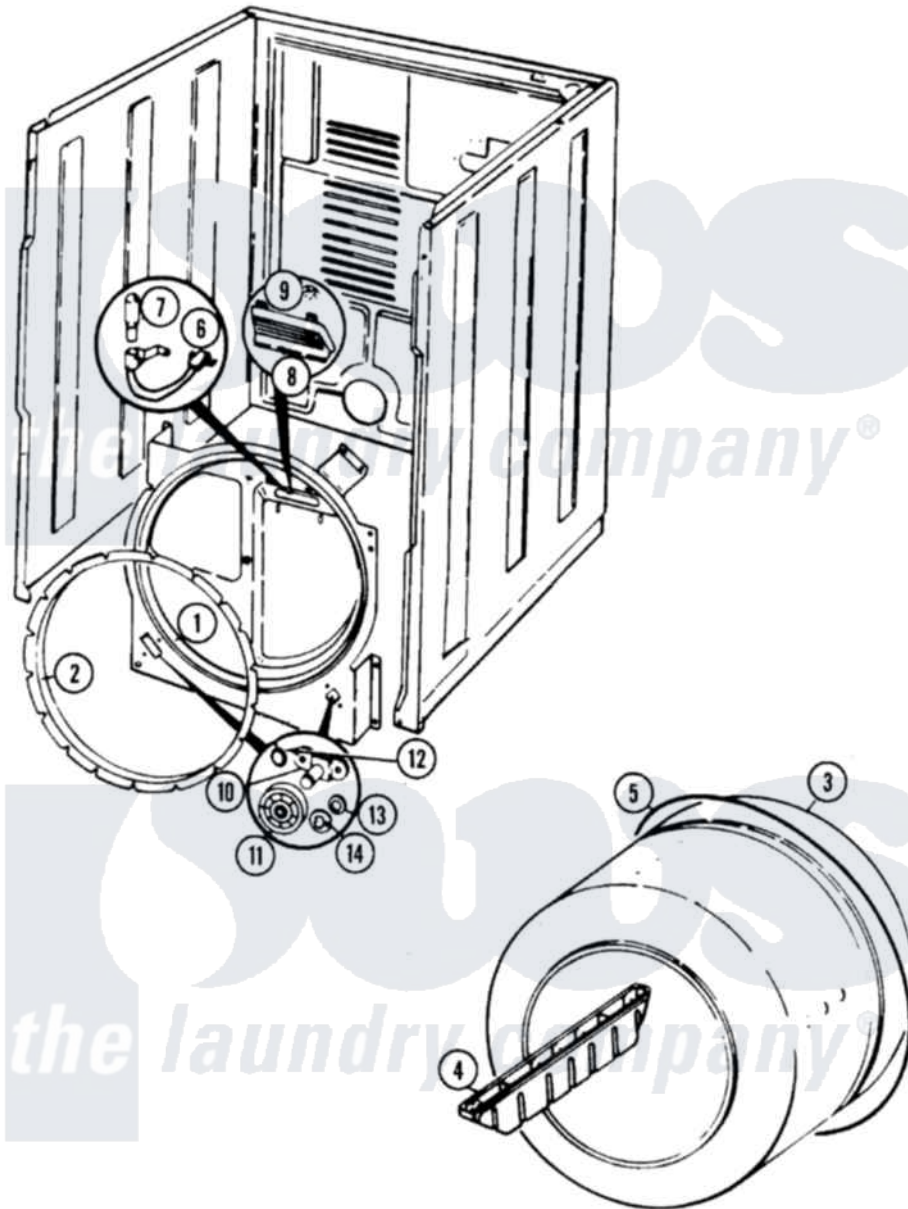

Crosley CDE20P6H 03 - TUMBLER (REV. E-F)

Crosley [Residential Crosley CDE20P6H Dryer Parts](#) Parts Diagram 03 - TUMBLER (REV. E-F)
 Click on the part number to view part

Item	Original Part Number	Replaced By	Status	Part Description
1	25-7733	681414		Screw, 10AB X 1/2
"	Y02100001	LA-1054		Dryer Bulkhead Kit
2	53-0282	31001637		Seal Assembly, Cylinder Front
3	53-1250			Cylinder
4	Y02100002		Not Available	BAFFLE (WHT)
"	25-7759	3196164		Screw
5	53-1080	341241		Belt
6	25-3457			Screw, Sems
"	53-1580			Receptacle Assembly
7	53-0570	A3167501		Lamp Oven, Int.
8	53-0174			Lens, Bulb
9	25-3562	3195558		Nut
10	25-7101	3351614		Screw, Gearcase Cover Mounting
"	53-0197			Support Assembly-Cylinder Rear
11	53-1578	31001096		Roller

12	25-7813	Spacer
13	25-7814	Washer
14	LA-1008	Rr Roller Kit
"	25-7854	Ring, Retaining