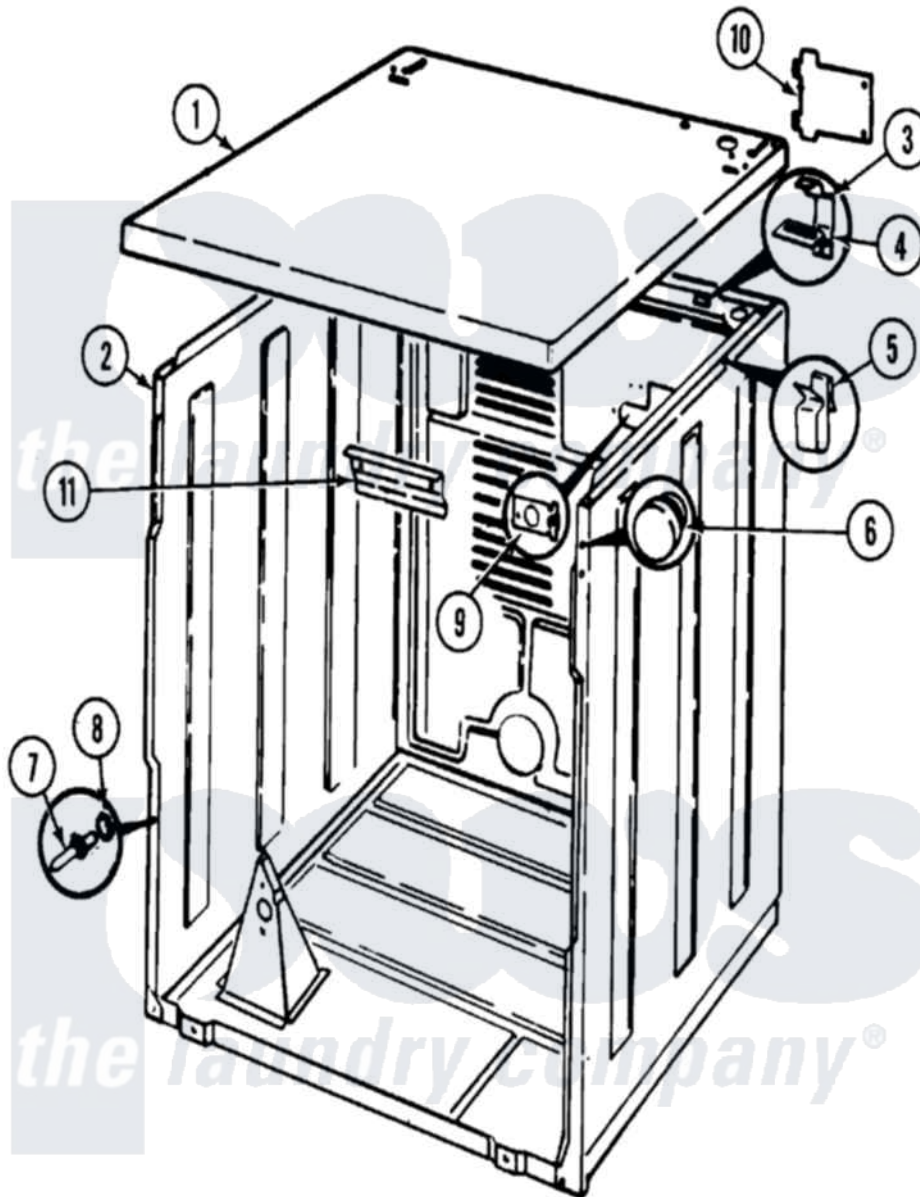

Crosley CDE20P6W 01 - CABINET (REV. E-F)

Crosley [Residential Crosley CDE20P6W Dryer Parts](#) Parts Diagram 01 - CABINET (REV. E-F)
 Click on the part number to view part

Item	Original Part Number	Replaced By	Status	Part Description
1	53-1711		Not Available	CABINET TOP (DRYER)
2	53-1644	31001714		Cabinet And Base Assembly
3	63-5712			Hinge, Cabinet Top
4	33-0930			Pad, Top Hinge
"	25-3092	90767		Screw, 8A X 3/8 HeX Washer Head Tapping
5	25-3034			Clip, Wiring
6	33-2653			Bumper, Cabinet
7	63-6148	53-0643		Pin, Locator
8	53-0200			Sleeve, Locator Pin
"	25-0224	3400029		Nut, Adapter Plate
9	53-0135		Not Available	SUPPORT, POWER CORD
10	53-0136			Cover, Supply Cord
"	25-7857	90767		Screw, 8A X 3/8 HeX Washer Head Tapping
11	53-0133			Shield, Heat