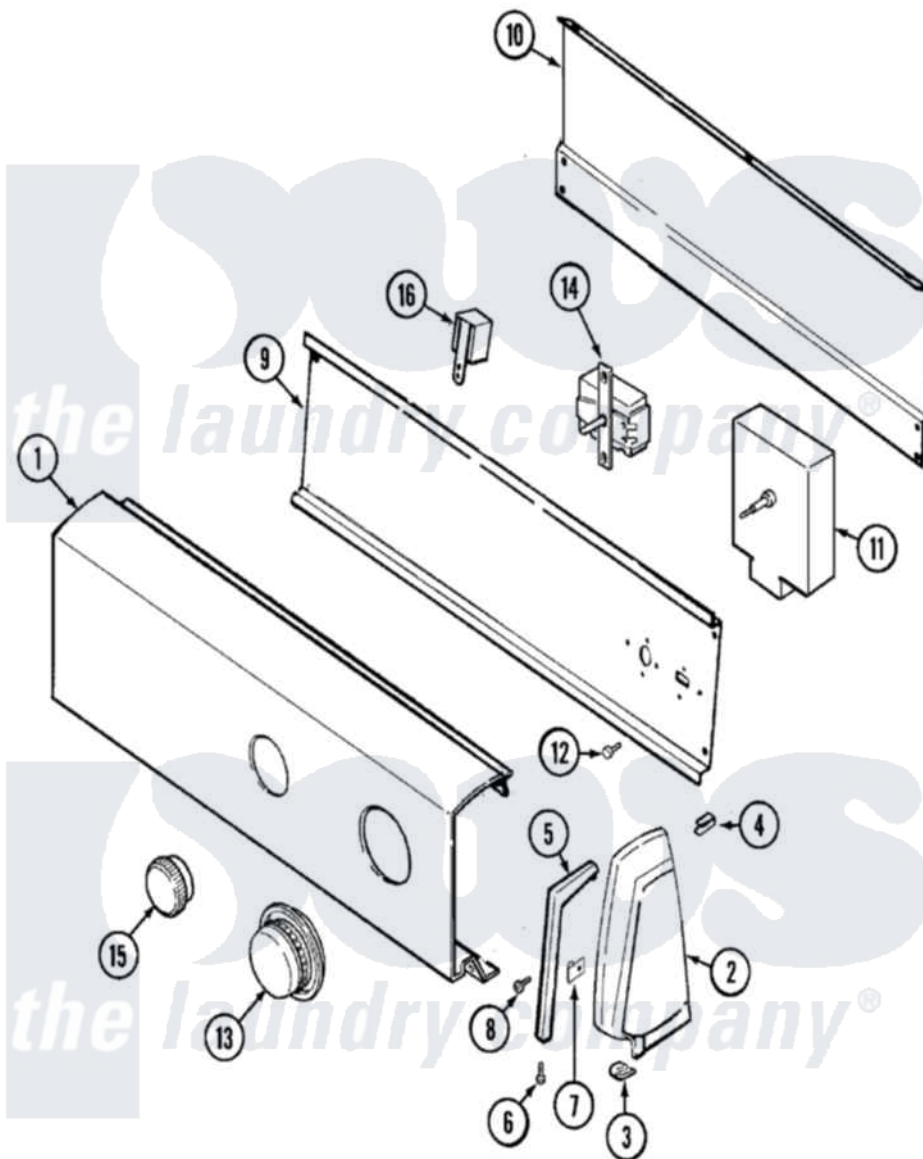

# Crosley CDE20P6W 03 - CONTROL PANEL (REV. E-F)

Crosley [Residential Crosley CDE20P6W Dryer Parts](#) Parts Diagram 03 - CONTROL PANEL (REV. E-F)  
 Click on the part number to view part

Item	Original Part Number	Replaced By	Status	Part Description
1	53-1287		Not Available	CONTROL PANEL
2	25-7649	<a href="#">910187</a>		Screw
"	25-7697	<a href="#">25-2219</a>		Screw
"	<a href="#">25-7702</a>			Speedclip, End Cap To Control Panel
"	<a href="#">25-7851</a>			Speedclip, End Cap To Top
"	35-2487	<a href="#">21001451</a>		Cap- End
"	35-2488	<a href="#">21001452</a>		Cap- End
3	<a href="#">25-7851</a>			Speedclip, End Cap To Top
"	25-7691		Not Available	SCREW, END CAP TO TOP
4	25-7435	<a href="#">33002917</a>		Screw, No.10-16
"	<a href="#">25-7852</a>			Speedclip, Rr Shld To End Cap
5	53-0277		Not Available	TRIM, END CAP (RT)
"	53-0278		Not Available	TRIM, END CAP (LT)
6	<a href="#">25-7760</a>			Screw
7	<a href="#">25-7702</a>			Speedclip, End Cap To Control

	<a href="#">25-1192</a>		Panel
8	25-3092	<a href="#">90767</a>	Screw, 8A X 3/8 HeX Washer Head Tapping
9	<a href="#">53-1676</a>		Shield, Control
10	25-3092	<a href="#">90767</a>	Screw, 8A X 3/8 HeX Washer Head Tapping
"	35-2688	<a href="#">21001460</a>	Shield, Rear
11	<a href="#">53-1804</a>		Timer
"	<a href="#">53-1548</a>		Timer
"	63-6743	<a href="#">31001484</a>	Resistor Assembly
12	25-0205	<a href="#">216412</a>	Screw, Bracket To Timer
13	53-0653	<a href="#">31001219</a>	Knob Ski
14	53-1265	Not Available	ROTARY SWITCH
"	25-3092	<a href="#">90767</a>	Screw, 8A X 3/8 HeX Washer Head Tapping
15	35-2256	<a href="#">21001283</a>	Knob, Selector----Piq
16	63-6731	<a href="#">53-1639</a>	Buzzer Assembly
"	25-3092	<a href="#">90767</a>	Screw, 8A X 3/8 HeX Washer Head Tapping
NI	16000329	Not Available	GUIDE, QUICK REF. - MAGIC CHEF
"	53-1442	Not Available	MANUAL, USE & CARE