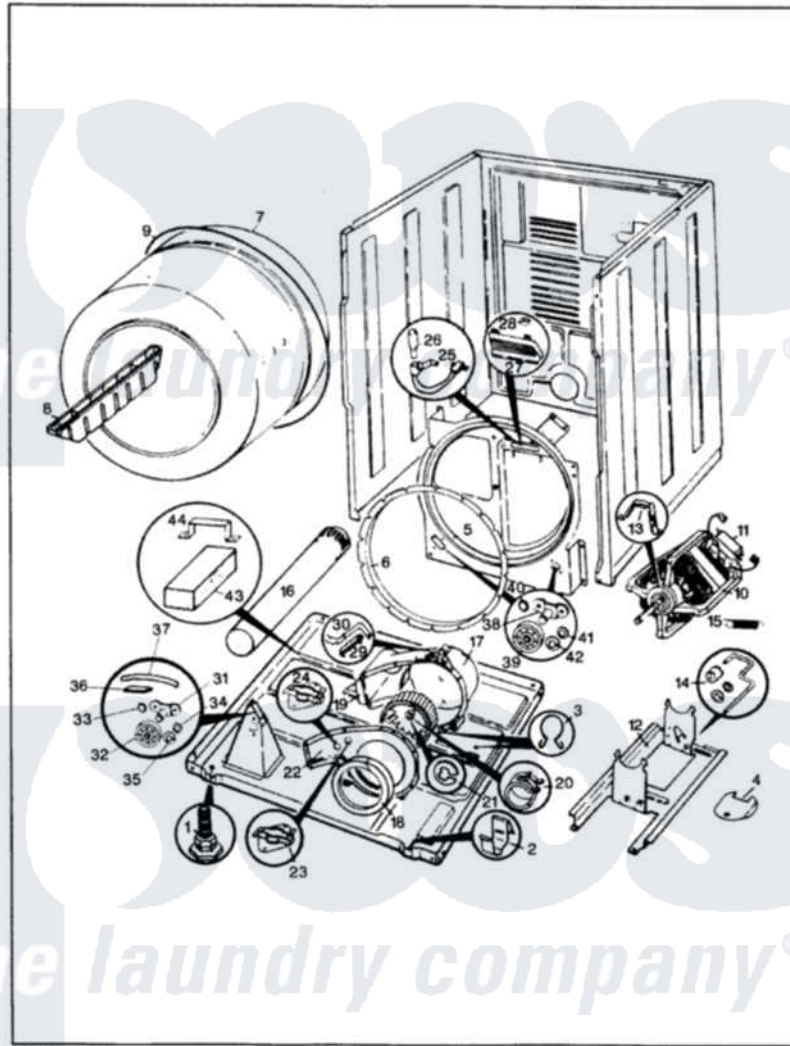

Crosley CDE20P6W 04 - CYLINDER & DRIVE (ORIG.-REV. A-D)

CROSLEY

CDE20P6

CYLINDER & DRIVE

ISSUED 6/89

Crosley [Residential Crosley CDE20P6W Dryer Parts](#) Parts Diagram 04 - CYLINDER & DRIVE (ORIG.-REV. A-D)
 Click on the part number to view part

Item	Original Part Number	Replaced By	Status	Part Description
1	63-5519		Not Available	LEG, LEVELING
2	53-0120			Clip, Front Panel
3	25-7027	16515		Clip
4	53-0153		Not Available	SHIELD, WIRING
"	25-7741	W10116760		Screw
5	LA-1054			Dryer Bulkhead Kit
"	25-7733	681414		Screw, 10AB X 1/2
6	53-0282	31001637		Seal Assembly, Cylinder Front
7	53-1250			Cylinder
8	Y02100002		Not Available	BAFFLE (WHT)
"	25-7759	3196164		Screw
9	53-1080	341241		Belt
"	LA-1004			Motor Mtg. Kit
10	53-0189	LA-1004		Motor Mtg. Kit
11	53-0936	LA-1004		Motor Mtg. Kit
12	25-7811		Not Available	SCREW