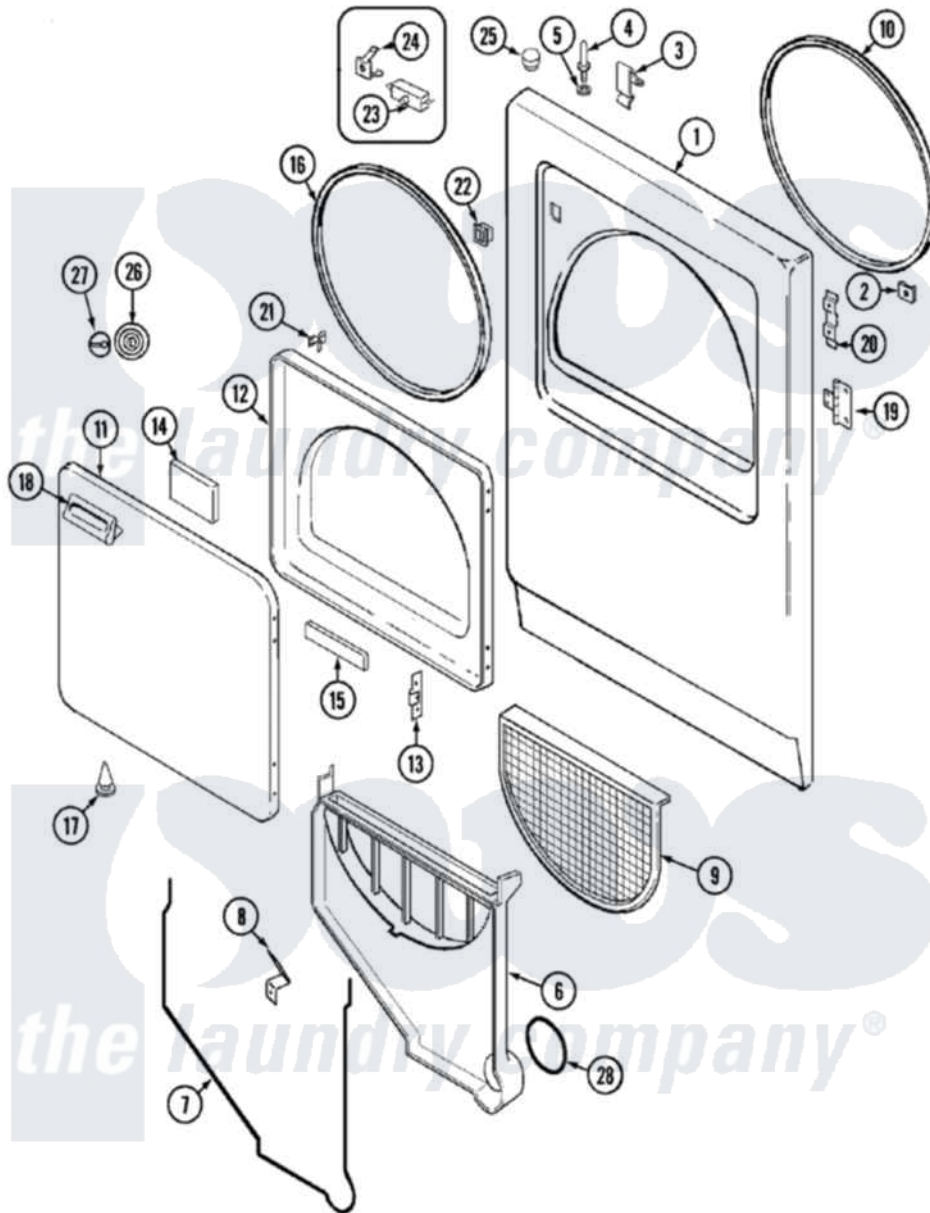

Crosley CDE20P6W 05 - DOOR (REV. E-F)

Crosley [Residential Crosley CDE20P6W Dryer Parts](#) Parts Diagram 05 - DOOR (REV. E-F)
 Click on the part number to view part

Item	Original Part Number	Replaced By	Status	Part Description
1	53-0726	31001771		Panel, Front
2	25-7820	489478		Screw, 8 X 1/2
"	25-7817		Not Available	CLIP, U-TYPE
3	25-7220			Clip, Cabinet Top
4	63-6148	53-0643		Pin, Locator
5	25-0224	3400029		Nut, Adapter Plate
"	53-0200			Sleeve, Locator Pin
6	25-7810	415013-35		Screw
"	53-1299	12001324		Duct Kit, Collector
7	53-0203	12001324		Duct Kit, Collector
8	53-0123			Clip
9	53-0701			Lint Screen
10	53-0282	31001637		Seal Assembly, Cylinder Front
11	53-0154			Panel, Outer Door
12	53-0912		Not Available	PANEL, INNER DOOR (WHT)
13	53-0119			Clip, Hinge

14	53-0251	53-1490	Door Pad
15	53-0252	53-1491	Door Pad
16	25-7770	3196169	Screw, Element
"	53-0648	31001529	Seal, Door
17	25-3534	25-7889	Plug Button
18	53-0928	53-0927	Handle, Door
"	25-7810	415013-35	Screw
19	25-7809		Screw, No.6-20 1/2 Flthd Torx
"	53-0122	53-1492	Hinge, Dryer Door
20	53-0121	Not Available	TWIN NUT
"	LA-1003		Door Catch Kit
21	73-0033	LA-1003	Door Catch Kit
22	25-7828	489483	Screw 10-32 X 1/2
"	53-0187	LA-1003	Door Catch Kit
"	LA-1005		Switch Kit
23	53-0148		Switch, Door
24	63-5990	31001319	Clip, Switch
25	33-2653		Bumper, Cabinet
26	W10124350	Not Available	NOT REQUIRED PART OR SEE NOTE
27	W10124350	Not Available	NOT REQUIRED PART OR SEE NOTE
28	53-0203	12001324	Duct Kit, Collector