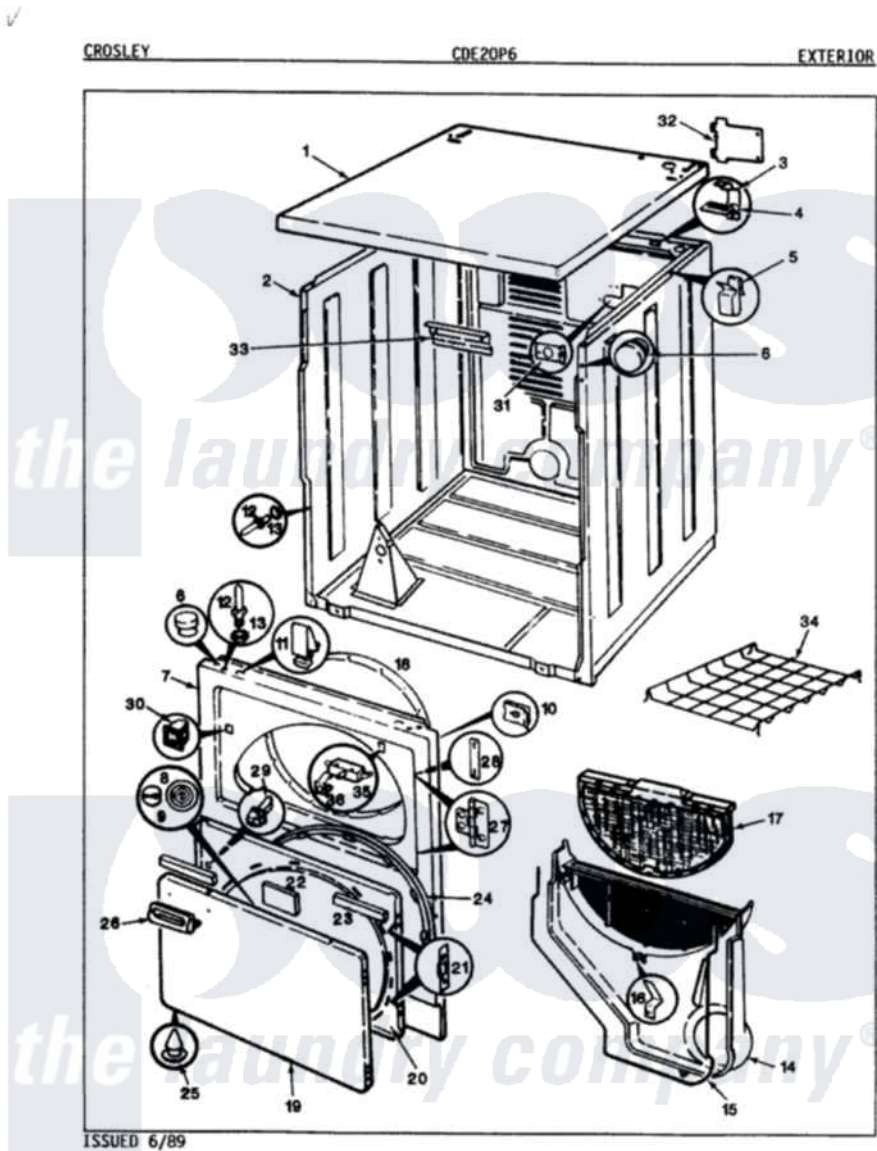

# Crosley CDE20P6W 06 - EXTERIOR (ORIG. REV. A-D)

Crosley Residential Crosley CDE20P6W Dryer Parts Parts Diagram 06 - EXTERIOR (ORIG. REV. A-D)  
 Click on the part number to view part

Item	Original Part Number	Replaced By	Status	Part Description
1	53-0314		Not Available	CABINET TOP
"	53-1711		Not Available	CABINET TOP (DRYER)
2	53-0667	<a href="#">31001714</a>		Cabinet And Base Assembly
3	<a href="#">63-5712</a>			Hinge, Cabinet Top
4	<a href="#">33-0930</a>			Pad, Top Hinge
"	25-3092	<a href="#">90767</a>		Screw, 8A X 3/8 HeX Washer Head Tapping
5	<a href="#">25-3034</a>			Clip, Wiring
6	<a href="#">33-2653</a>			Bumper, Cabinet
7	53-0726	<a href="#">31001771</a>		Panel, Front
10	25-7820	<a href="#">489478</a>		Screw, 8 X 1/2
"	25-7817		Not Available	CLIP, U-TYPE
11	<a href="#">25-7220</a>			Clip, Cabinet Top
12	63-6148	<a href="#">53-0643</a>		Pin, Locator
13	<a href="#">53-0200</a>			Sleeve, Locator Pin
"	25-0224	<a href="#">3400029</a>		Nut, Adapter Plate
14	53-1299	<a href="#">12001324</a>		Duct Kit, Collector