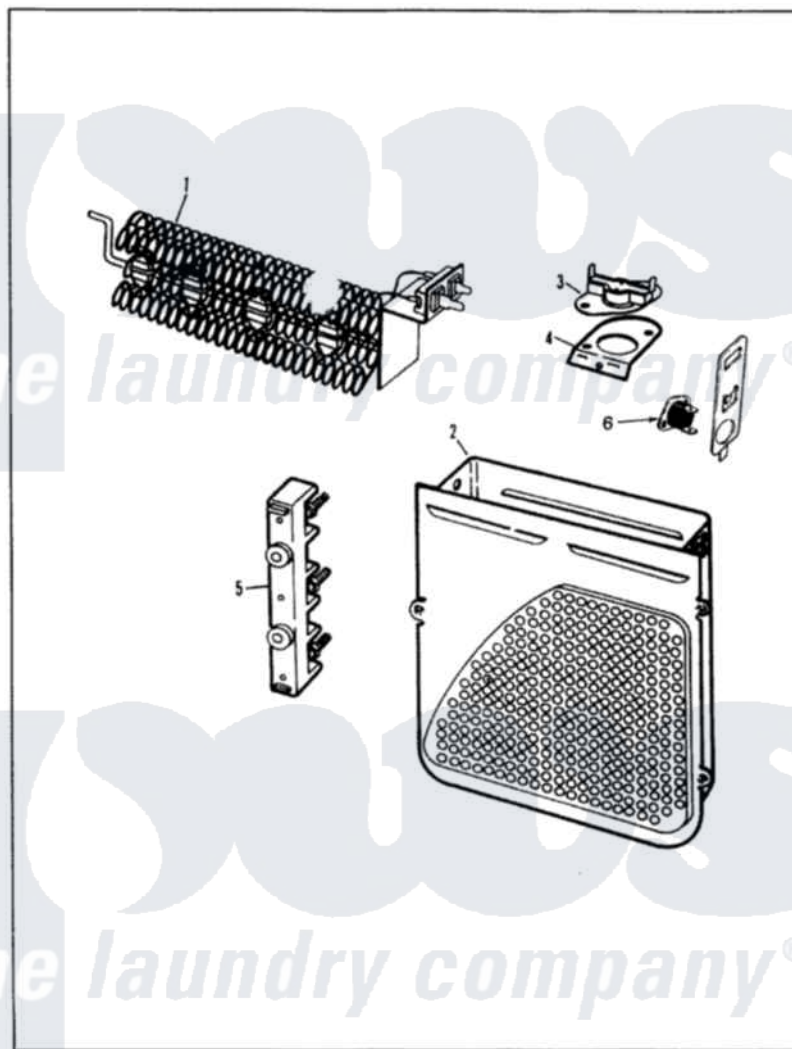

Crosley CDE20P6W 07 - HEATER (ORIG. REV. A-D)

CROSLEY

CDE20P6

HEATER

ISSUED 6/89

Crosley [Residential Crosley CDE20P6W Dryer Parts](#) Parts Diagram 07 - HEATER (ORIG. REV. A-D)

[Click on the part number to view part](#)

Item	Original Part Number	Replaced By	Status	Part Description
1	25-7863			Screw
"	53-0919	LA-1044		Element
2	25-7819	M0217225		Screw
"	53-0191			Heater Housing Assembly
"	53-1232			Heater Housing Assembly
3	53-0771			Thermostat, Hi-Limit
"	25-3083	212951		Screw, No.6-32 X 1/4 Inch
4	53-1181			Bracket, Thermal Fuse
"	53-0285			Bracket, Thermostat
"	25-7741	W10116760		Screw
5	25-0027	112432		Nut
"	25-7803	3400074		Screw
"	25-6124		Not Available	NUT
"	25-3123		Not Available	WASHER, CUP
"	25-3122			Washer, Flat
"	53-0166	53-1518		Block, Terminal