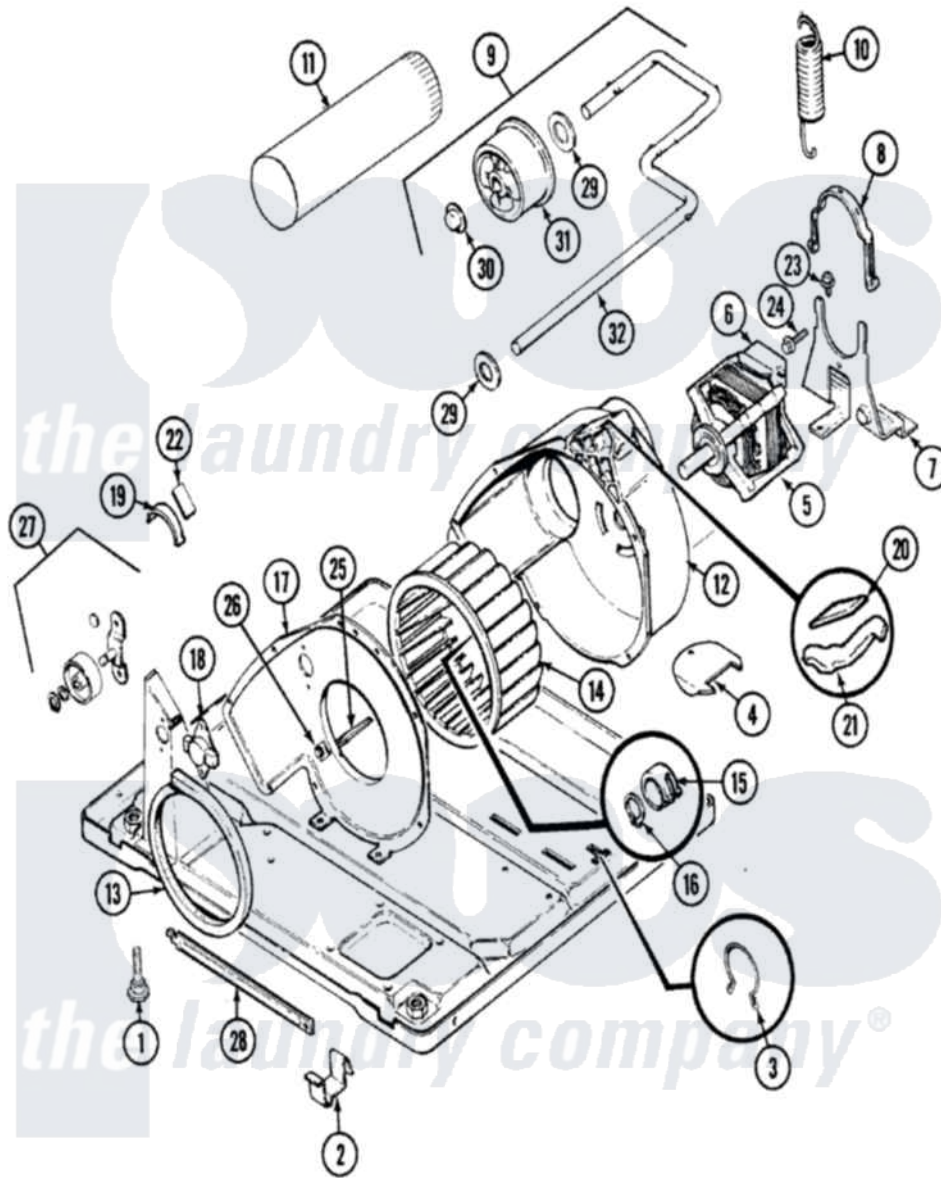

Crosley CDE20P6W 09 - MOTOR & DRIVE (REV. E-F)

Crosley [Residential Crosley CDE20P6W Dryer Parts](#) Parts Diagram 09 - MOTOR & DRIVE (REV. E-F)
 Click on the part number to view part

Item	Original Part Number	Replaced By	Status	Part Description
1	63-5519		Not Available	LEG, LEVELING
2	53-0120			Clip, Front Panel
3	25-7027	16515		Clip
4	25-7741	W10116760		Screw
"	53-0153		Not Available	SHIELD, WIRING
5	LA-1004			Motor Mtg. Kit
"	53-2275	W10410996		Motor-Drve
"	53-0189	LA-1004		Motor Mtg. Kit
"	53-1080	341241		Belt
6	53-0693	53-0332		Motor Switch
7	25-7811		Not Available	SCREW
"	53-0105		Not Available	BRACKET
"	53-1932	31001570		Bracket, Motor
8	53-0214	660658		Clamp, Motor Mounting 343481 685441
9	53-2287			Idler Assembly
"	53-1650		Not Available	IDLER ASSY

10	53-2209	31001465	Spring, Idler
"	53-1648		Idler Spring
11	53-0134		Duct, Exhaust
"	25-2134	W10116760	Screw
12	53-0774		Not Available
			BLOWER HOUSING
"	53-1801		Housing, Blower
13	53-0203	12001324	Duct Kit, Collector
14	53-0106		Blower Wheel
15	25-7823	312967	Clamp, Blower Housing
16	25-7855		Ring, Retaining
17	25-7807	33002917	Screw, No.10-16
"	53-1024		Not Available
			BLOWER COVER
"	53-1933		Not Available
			COVER, BLOWER HOUSING
18	53-0170		Not Available
			THERMOSTAT, LO-LIMIT (120/110)
"	53-1107		Thermostat, Control
"	25-2134	W10116760	Screw
19	53-0185	31001470	Glide, Tumbler
"	LA-1006		Glide Kit, Tumbler
20	53-0724	31001356	Pad, Glide
21	53-0183	31001469	Glide, Tumbler
22	53-1684	31001356	Pad, Glide
"	LA-1008		Rr Roller Kit
23	25-7699		Not Available
			STRAIN RELIEF
24	25-7732	681414	Screw, 10AB X 1/2
"	25-7674		Screw
25	53-1026		Guide, Vane Inlet
26	25-3457		Screw, Sems
27	LA-1007	12002126	Reinforcement Brace/Glide Kit
28	LA-2010	53-1625	Brace, Tumbler Support
29	25-7815		Washer
30	25-7957		Pushnut
31	53-1628	31001344	Pulley, Idler
32	53-2250	53-2287	Idler Assembly