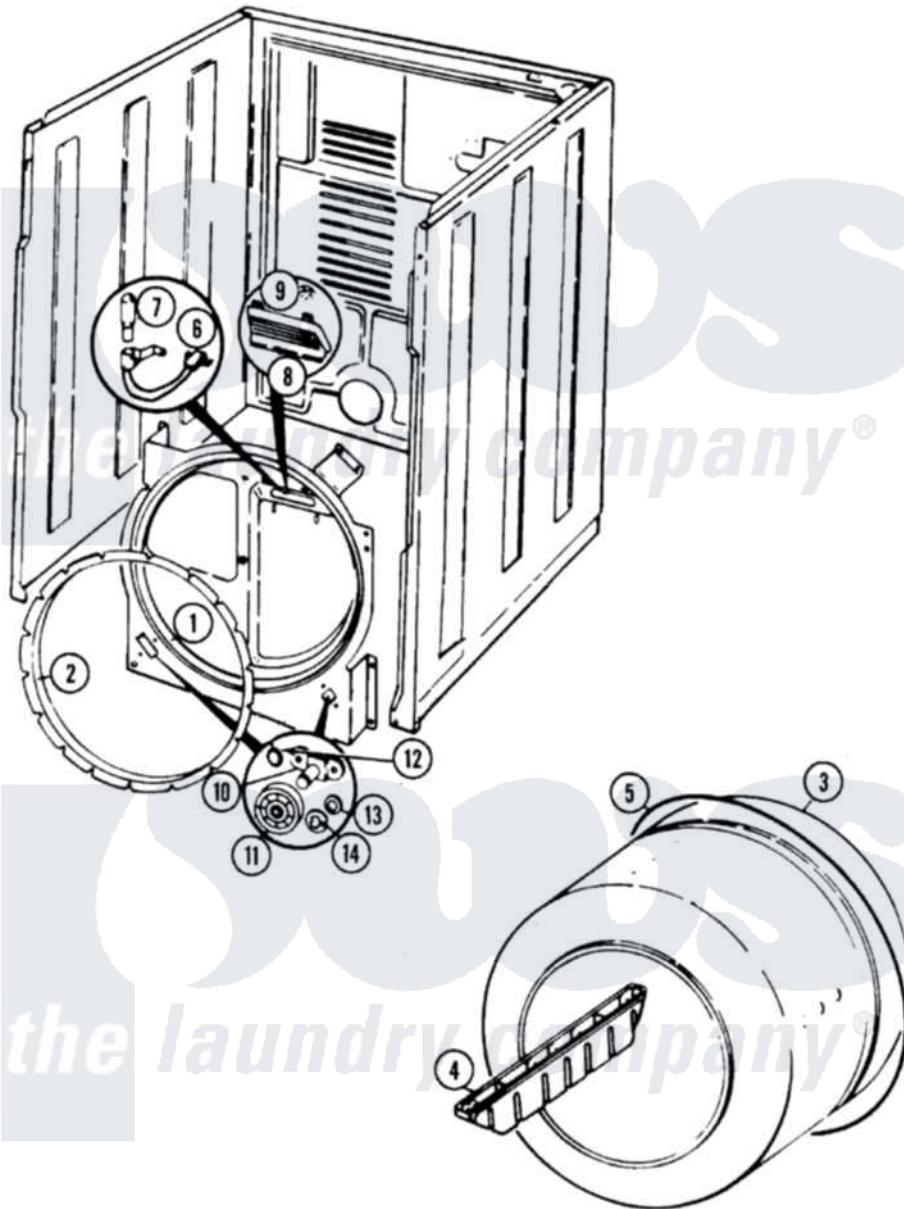

# Crosley CDE20P6W 10 - TUMBLER (REV. E-F)

Crosley [Residential Crosley CDE20P6W Dryer Parts](#) Parts Diagram 10 - TUMBLER (REV. E-F)  
 Click on the part number to view part

Item	Original Part Number	Replaced By	Status	Part Description
1	25-7733	<a href="#">681414</a>		Screw, 10AB X 1/2
"	Y02100001	<a href="#">LA-1054</a>		Dryer Bulkhead Kit
2	53-0282	<a href="#">31001637</a>		Seal Assembly, Cylinder Front
3	<a href="#">53-1250</a>			Cylinder
4	Y02100002		Not Available	BAFFLE (WHT)
"	25-7759	<a href="#">3196164</a>		Screw
5	53-1080	<a href="#">341241</a>		Belt
6	<a href="#">25-3457</a>			Screw, Sems
"	<a href="#">53-1580</a>			Receptacle Assembly
7	53-0570	<a href="#">A3167501</a>		Lamp Oven, Int.
8	<a href="#">53-0174</a>			Lens, Bulb
9	25-3562	<a href="#">3195558</a>		Nut
10	25-7101	<a href="#">3351614</a>		Screw, Gearcase Cover Mounting
"	<a href="#">53-0197</a>			Support Assembly-Cylinder Rear
11	53-1578	<a href="#">31001096</a>		Roller

12	<a href="#">25-7813</a>	Spacer
13	<a href="#">25-7814</a>	Washer
14	<a href="#">LA-1008</a>	Rr Roller Kit
"	<a href="#">25-7854</a>	Ring, Retaining