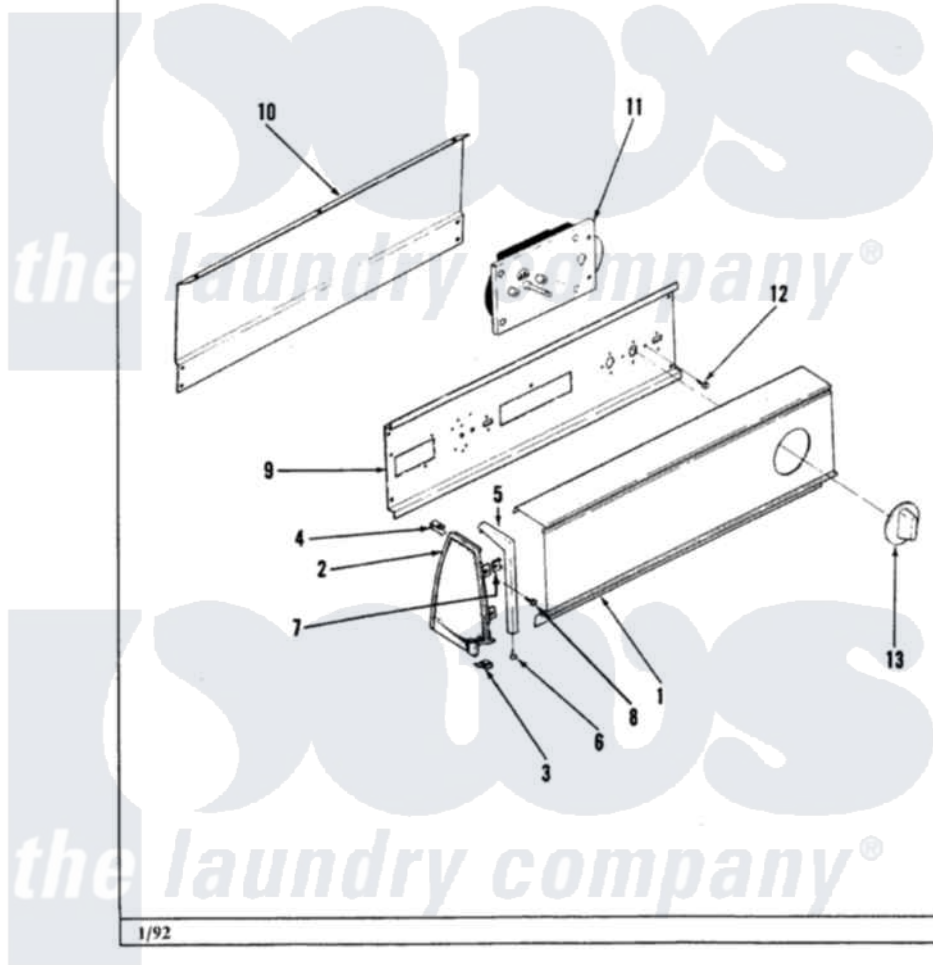

# Crosley CDE20P7AC 01 - CONTROL PANEL

Section: BACKGUARD

Models: CDE20P7C

Crosley [Residential Crosley CDE20P7AC Dryer Parts](#) Parts Diagram 01 - CONTROL PANEL

[Click on the part number to view part](#)

Item	Original Part Number	Replaced By	Status	Part Description
1	53-1925		Not Available	CONTROL PANEL
2	35-2488	<a href="#">21001452</a>		Cap- End
"	25-7649	<a href="#">910187</a>		Screw
"	<a href="#">25-7702</a>			Speedclip, End Cap To Control Panel
"	35-2487	<a href="#">21001451</a>		Cap- End
3	<a href="#">25-7851</a>			Speedclip, End Cap To Top
"	25-7697	<a href="#">25-2219</a>		Screw
4	25-7435	<a href="#">33002917</a>		Screw, No.10-16
5	53-0278		Not Available	TRIM, END CAP (LT)
"	53-0277		Not Available	TRIM, END CAP (RT)
6	<a href="#">25-7760</a>			Screw
7	25-7025	<a href="#">25-7748</a>		Clip
8	25-3092	<a href="#">90767</a>		Screw, 8A X 3/8 HeX Washer Head Tapping
9	<a href="#">53-1676</a>			Shield, Control
10	35-2688	<a href="#">21001460</a>		Shield, Rear

11	53-1303		Not Available	TIMER
"	63-6743	<a href="#">31001484</a>		Resistor Assembly
"	53-0635		Not Available	TIMER MOTOR
12	25-0205	<a href="#">216412</a>		Screw, Bracket To Timer
13	<a href="#">53-1639</a>			Buzzer Assembly
"	53-0653	<a href="#">31001219</a>		Knob Ski
"	25-3092	<a href="#">90767</a>		Screw, 8A X 3/8 HeX Washer Head Tapping
NI	53-1926		Not Available	MANUAL, USE & CARE