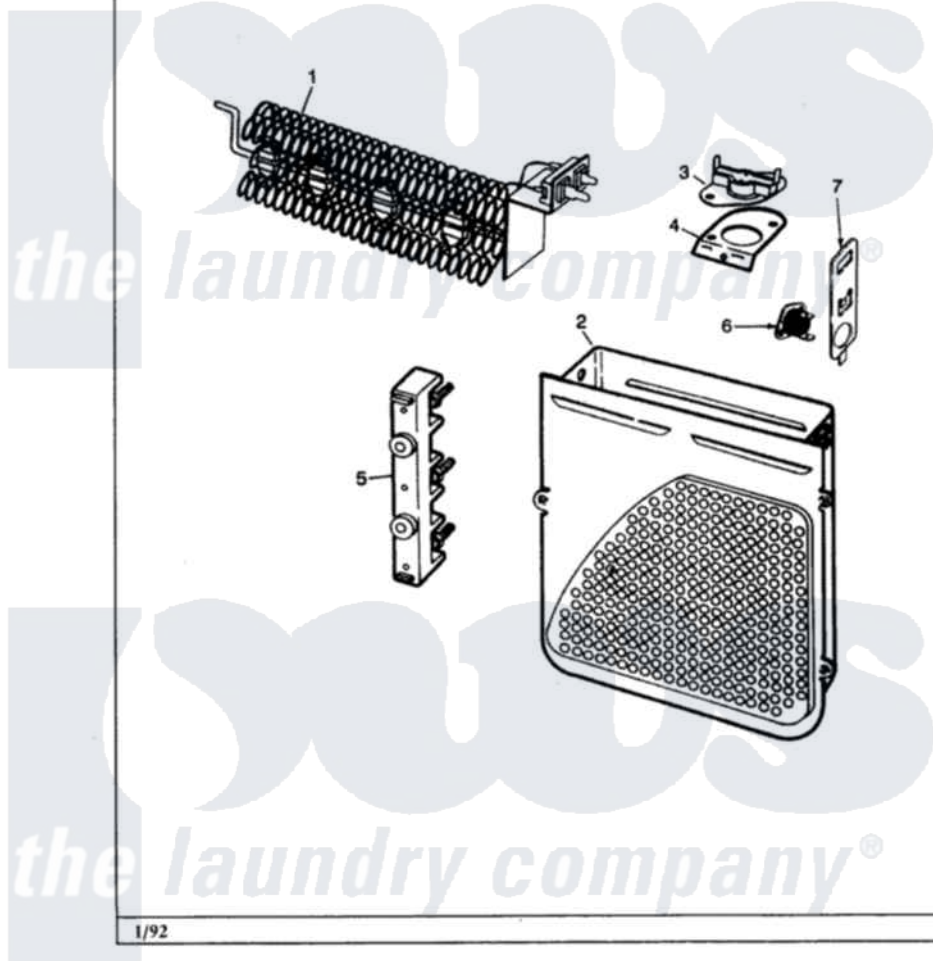

Crosley CDE20P7AC 02 - HEATER

Section: HEATER

Models: CDE20P7C

Crosley [Residential Crosley CDE20P7AC Dryer Parts](#) Parts Diagram 02 - HEATER
 Click on the part number to view part

Item	Original Part Number	Replaced By	Status	Part Description
1	25-7863			Screw
"	53-0920	LA-1044		Element
2	25-7819	M0217225		Screw
"	53-1232			Heater Housing Assembly
3	53-1493			Thermostat
"	25-3083	212951		Screw, No.6-32 X 1/4 Inch
4	53-0285			Bracket, Thermostat
"	25-7741	W10116760		Screw
5	53-0166	53-1518		Block, Terminal
"	25-0027	112432		Nut
"	25-6124		Not Available	NUT
"	25-3123		Not Available	WASHER, CUP
"	25-3122			Washer, Flat
"	25-7803	3400074		Screw
6	LA-1053			Fuse Kit, Thermal
7	53-1181			Bracket, Thermal Fuse