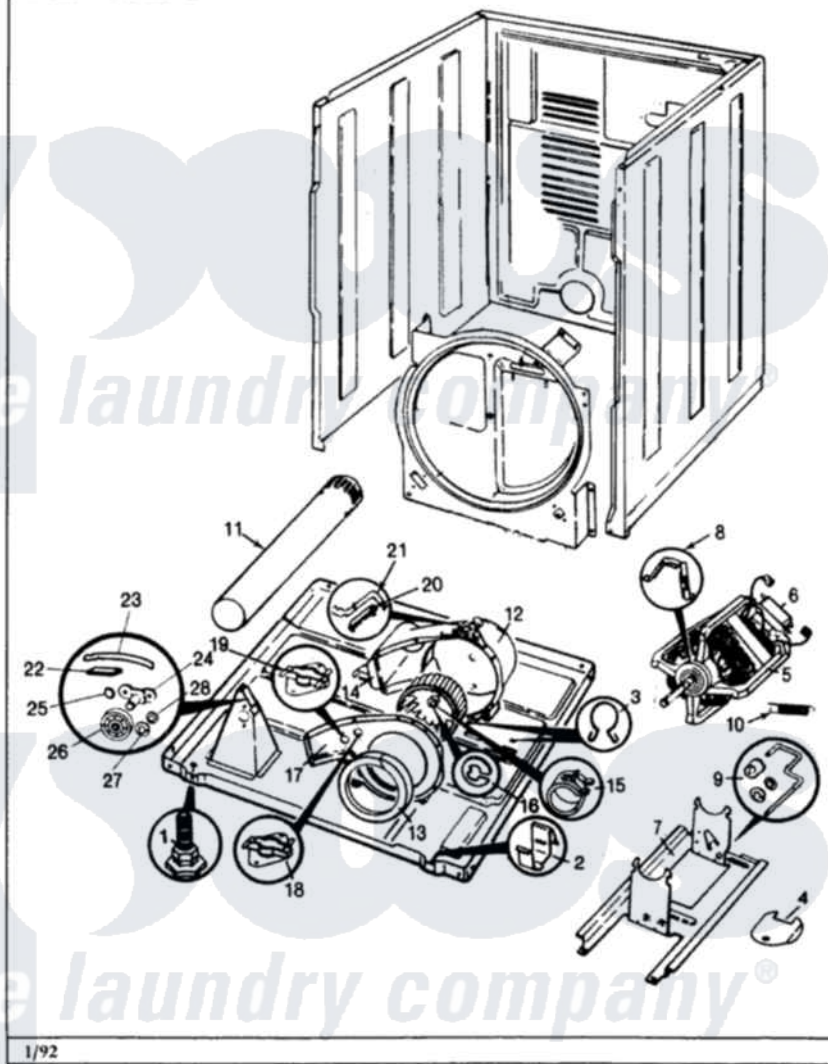

Crosley CDE20P7AC 03 - MOTOR & DRIVE

Section: MOTOR & DRIVE

Models: CDE20P7C

Crosley [Residential Crosley CDE20P7AC Dryer Parts](#) Parts Diagram 03 - MOTOR & DRIVE

[Click on the part number to view part](#)

Item	Original Part Number	Replaced By	Status	Part Description
1	63-5519		Not Available	LEG, LEVELING
2	53-0120			Clip, Front Panel
3	25-7027	16515		Clip
4	25-7741	W10116760		Screw
"	53-0153		Not Available	SHIELD, WIRING
5	53-1041	LA-1004		Motor Mtg. Kit
6	53-0936	LA-1004		Motor Mtg. Kit
7	25-7811		Not Available	SCREW
"	53-0852		Not Available	MOTOR BRACKET
8	53-0214	660658		Clamp, Motor Mounting 343481 685441
"	25-7674			Screw
9	53-1650		Not Available	IDLER ASSY
10	53-1648			Idler Spring
11	25-2134	W10116760		Screw
"	53-0134			Duct, Exhaust
12	53-0774		Not Available	BLOWER HOUSING