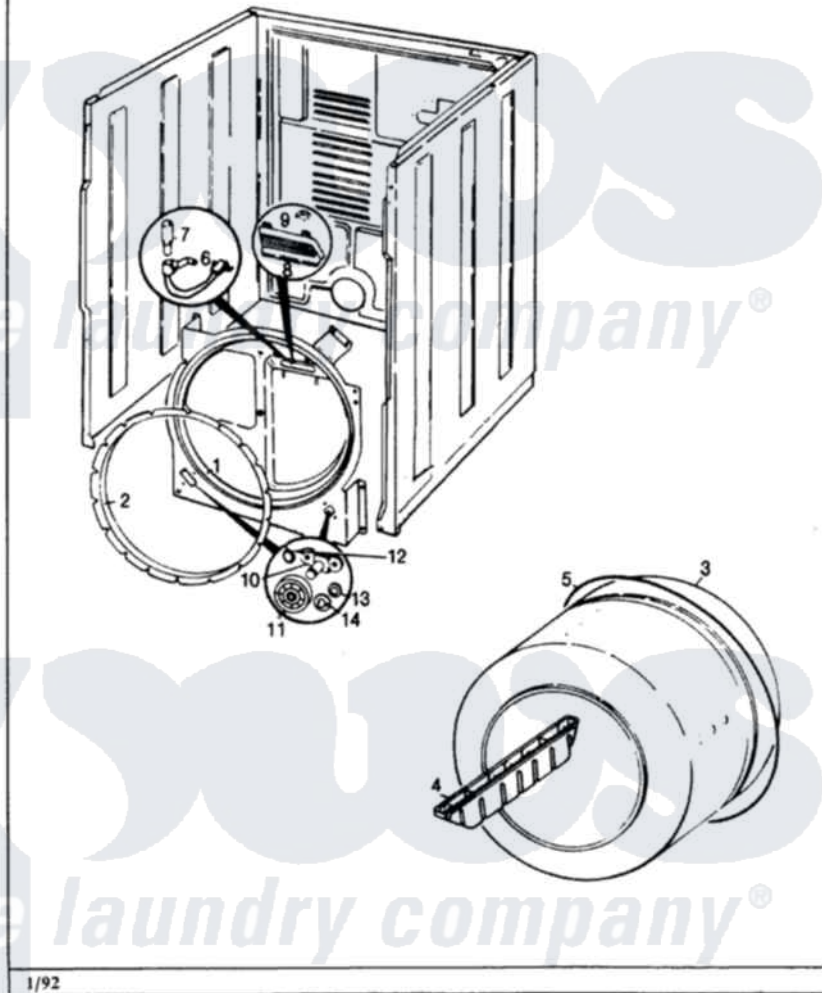

Crosley CDE20P7AC 04 - TUMBLER

Section: TUMBLER
Models: CDE20P7C

Crosley [Residential Crosley CDE20P7AC Dryer Parts](#) Parts Diagram 04 - TUMBLER
Click on the part number to view part

Item	Original Part Number	Replaced By	Status	Part Description
1	25-7733	681414		Screw, 10AB X 1/2
"	53-1703	LA-1054		Dryer Bulkhead Kit
2	53-0282	31001637		Seal Assembly, Cylinder Front
3	53-0178	53-1250		Cylinder
4	25-7759	3196164		Screw
"	53-0117		Not Available	BAFFLE, GRAY
5	53-1589	341241		Belt
6	W10124350		Not Available	NOT REQUIRED PART OR SEE NOTE
7	W10124350		Not Available	NOT REQUIRED PART OR SEE NOTE
8	W10124350		Not Available	NOT REQUIRED PART OR SEE NOTE
9	W10124350		Not Available	NOT REQUIRED PART OR SEE NOTE
"	LA-1006			Glide Kit, Tumbler
10	53-0197			Support Assembly-Cylinder Rear

"	25-7101	3351614	Screw, Gearcase Cover Mounting
11	53-0642	31001096	Roller
12	25-7813		Spacer
13	25-7814		Washer
14	LA-1008		Rr Roller Kit
"	25-7854		Ring, Retaining