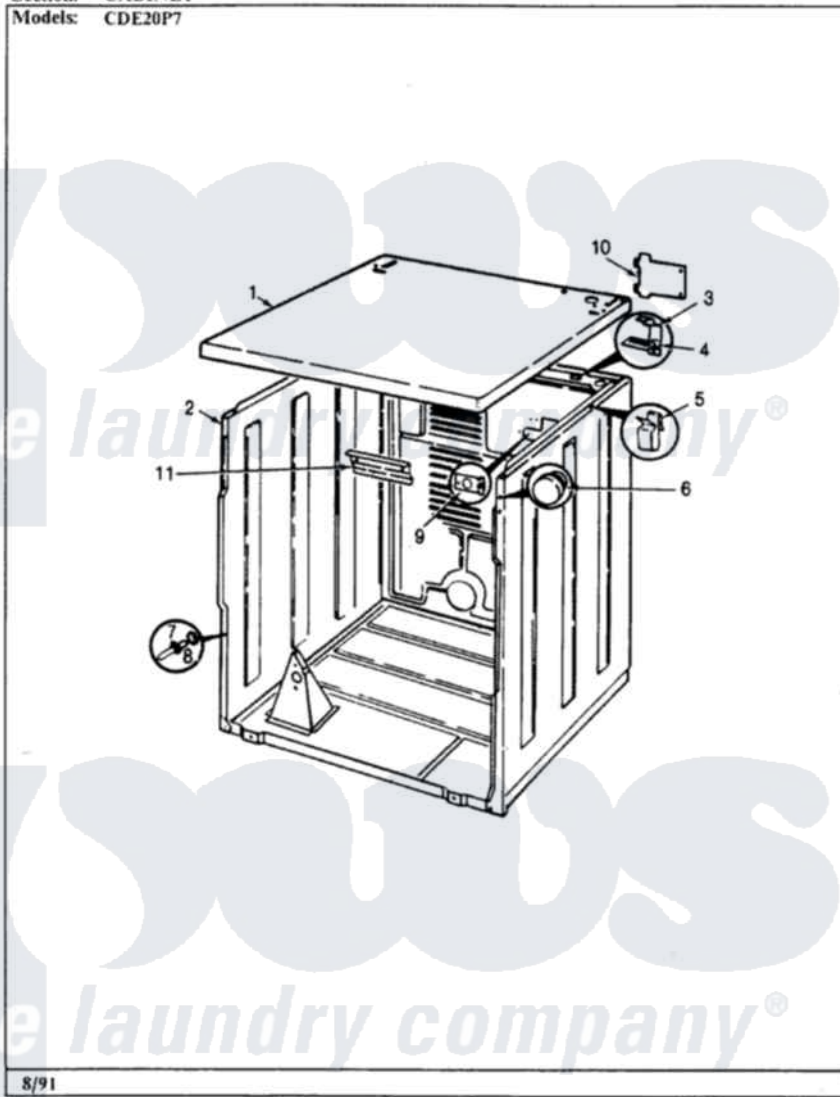

Crosley CDE20P7W 01 - CABINET

Section: CABINET
Models: CDE20P7

Crosley [Residential Crosley CDE20P7W Dryer Parts](#) Parts Diagram 01 - CABINET
Click on the part number to view part

Item	Original Part Number	Replaced By	Status	Part Description
1	53-1711		Not Available	CABINET TOP (DRYER)
2	53-0687	31001714		Cabinet And Base Assembly
3	63-5712			Hinge, Cabinet Top
4	33-0930			Pad, Top Hinge
"	25-3092	90767		Screw, 8A X 3/8 HeX Washer Head Tapping
5	25-3034			Clip, Wiring
6	33-2653			Bumper, Cabinet
7	63-6148	53-0643		Pin, Locator
8	53-0200			Sleeve, Locator Pin
"	25-0224	3400029		Nut, Adapter Plate
9	53-0135		Not Available	SUPPORT, POWER CORD
10	53-0284			Cover, Terminal
"	25-7857	90767		Screw, 8A X 3/8 HeX Washer Head Tapping
11	53-0133			Shield, Heat
"	25-3457			Screw, Sems