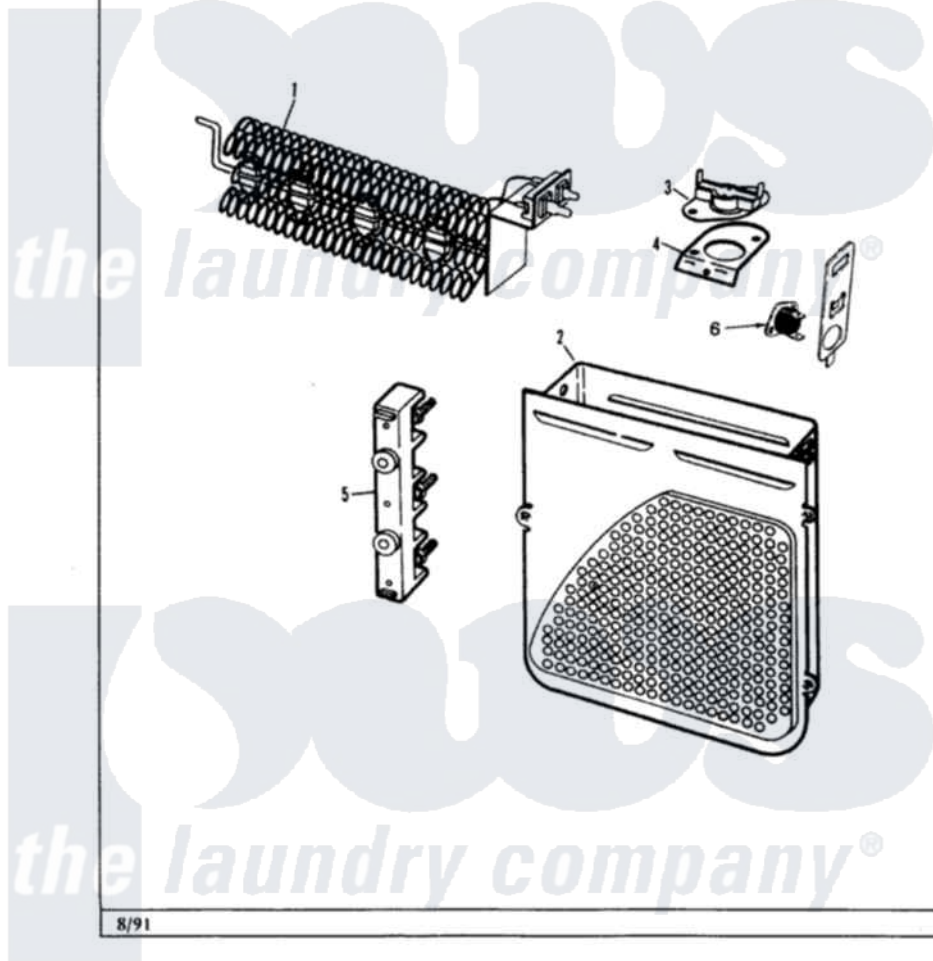

# Crosley CDE20P7W 04 - HEATER

Section: HEATER  
Models: CDE20P7

Crosley Residential Crosley CDE20P7W Dryer Parts Parts Diagram 04 - HEATER  
Click on the part number to view part

Item	Original Part Number	Replaced By	Status	Part Description
1	<a href="#">25-7863</a>			Screw
"	53-0920	<a href="#">LA-1044</a>		Element
2	25-7819	<a href="#">M0217225</a>		Screw
"	<a href="#">53-1232</a>			Heater Housing Assembly
3	<a href="#">53-0771</a>			Thermostat, Hi-Limit
"	25-3083	<a href="#">212951</a>		Screw, No.6-32 X 1/4 Inch
4	<a href="#">53-0285</a>			Bracket, Thermostat
"	<a href="#">53-1181</a>			Bracket, Thermal Fuse
"	25-7741	<a href="#">W10116760</a>		Screw
5	53-0166	<a href="#">53-1518</a>		Block, Terminal
"	25-0027	<a href="#">112432</a>		Nut
"	25-6124		Not Available	NUT
"	25-3123		Not Available	WASHER, CUP
"	<a href="#">25-3122</a>			Washer, Flat
"	25-7803	<a href="#">3400074</a>		Screw
6	<a href="#">53-1182</a>			Fuse, Thermal