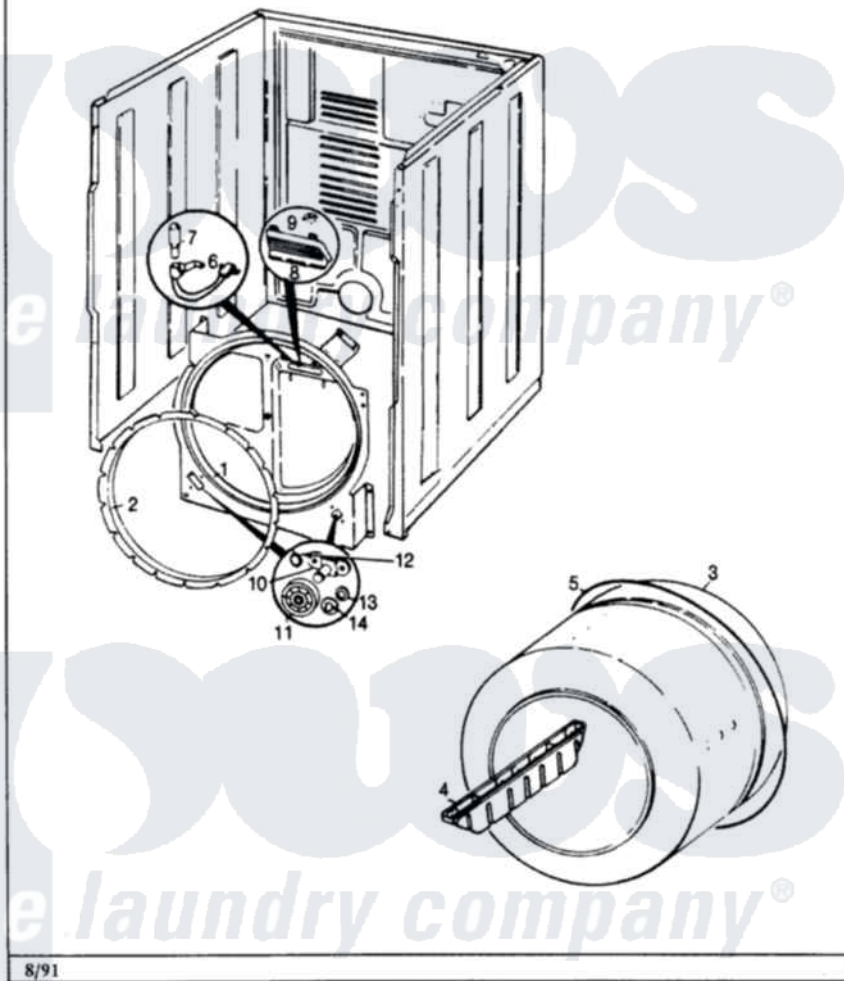

Crosley CDE20P7W 06 - TUMBLER

Section: TUMBLER

Models: CDE20P7

Crosley Residential Crosley CDE20P7W Dryer Parts Parts Diagram 06 - TUMBLER

Click on the part number to view part

Item	Original Part Number	Replaced By	Status	Part Description
1	25-7733	681414		Screw, 10AB X 1/2
"	53-1703	LA-1054		Dryer Bulkhead Kit
2	53-0282	31001637		Seal Assembly, Cylinder Front
3	53-0178	53-1250		Cylinder
4	25-7759	3196164		Screw
"	53-0117		Not Available	BAFFLE, GRAY
5	53-1512		Not Available	BELT, DRIVE
6	W10124350		Not Available	NOT REQUIRED PART OR SEE NOTE
7	W10124350		Not Available	NOT REQUIRED PART OR SEE NOTE
8	W10124350		Not Available	NOT REQUIRED PART OR SEE NOTE
9	W10124350		Not Available	NOT REQUIRED PART OR SEE NOTE
"	LA-1006			Glide Kit, Tumbler
10	53-0197			Support Assembly-Cylinder Rear

"	25-7101	3351614	Screw, Gearcase Cover Mounting
11	53-0642	31001096	Roller
12	25-7813		Spacer
13	25-7814		Washer
14	LA-1008		Rr Roller Kit
"	25-7854		Ring, Retaining