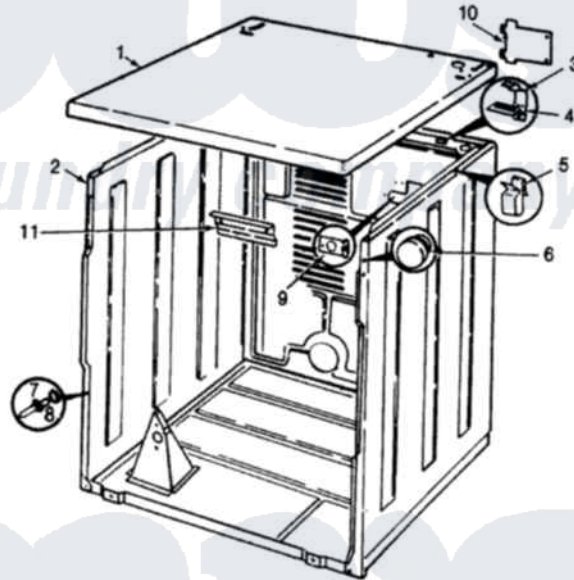

Crosley CDE20P7WC 01 - CABINET

Section: CABINET
Models: CDE20P7C

1/92

Crosley [Residential Crosley CDE20P7WC Dryer Parts](#) Parts Diagram 01 - CABINET
Click on the part number to view part

Item	Original Part Number	Replaced By	Status	Part Description
1	53-1711		Not Available	CABINET TOP (DRYER)
2	53-0687	31001714		Cabinet And Base Assembly
3	63-5712			Hinge, Cabinet Top
4	33-0930			Pad, Top Hinge
"	25-3092	90767		Screw, 8A X 3/8 HeX Washer Head Tapping
5	25-3034			Clip, Wiring
6	33-2653			Bumper, Cabinet
7	63-6148	53-0643		Pin, Locator
8	53-0200			Sleeve, Locator Pin
"	25-0224	3400029		Nut, Adapter Plate
9	53-0135		Not Available	SUPPORT, POWER CORD
10	53-0284			Cover, Terminal
"	25-7857	90767		Screw, 8A X 3/8 HeX Washer Head Tapping
11	53-0133			Shield, Heat
"	25-3457			Screw, Sems