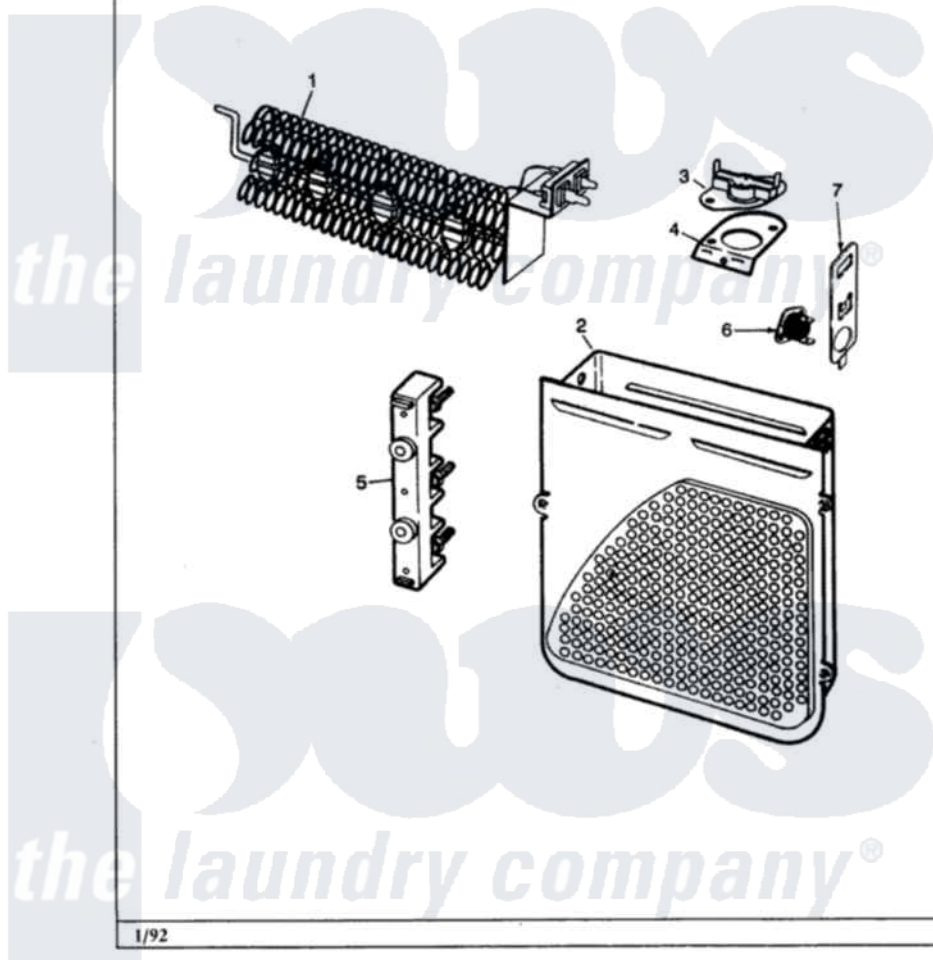

Crosley CDE20P7WC 04 - HEATER

Section: HEATER

Models: CDE20P7C

Crosley [Residential Crosley CDE20P7WC Dryer Parts](#) Parts Diagram 04 - HEATER

[Click on the part number to view part](#)

Item	Original Part Number	Replaced By	Status	Part Description
1	25-7863			Screw
"	53-0920	LA-1044		Element
2	25-7819	M0217225		Screw
"	53-1232			Heater Housing Assembly
3	53-1493			Thermostat
"	25-3083	212951		Screw, No.6-32 X 1/4 Inch
4	53-0285			Bracket, Thermostat
"	25-7741	W10116760		Screw
5	53-0166	53-1518		Block, Terminal
"	25-0027	112432		Nut
"	25-6124		Not Available	NUT
"	25-3123		Not Available	WASHER, CUP
"	25-3122			Washer, Flat
"	25-7803	3400074		Screw
6	LA-1053			Fuse Kit, Thermal
7	53-1181			Bracket, Thermal Fuse