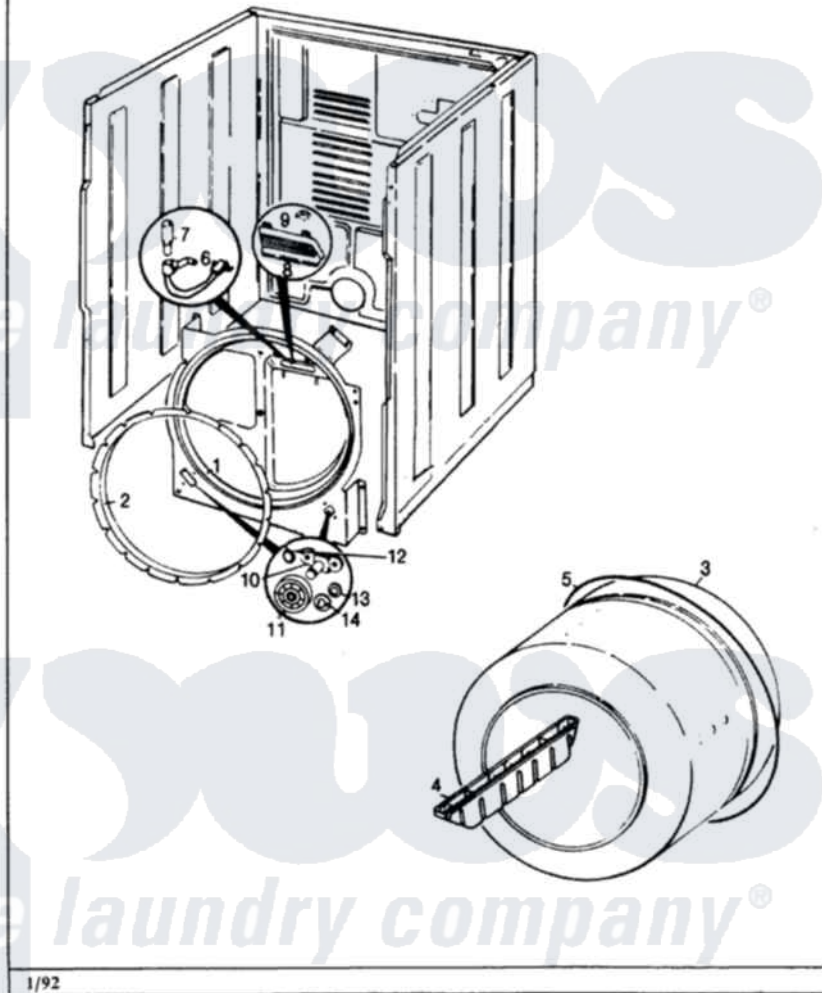

# Crosley CDE20P7WC 06 - TUMBLER

Section: TUMBLER  
Models: CDE20P7C

Crosley [Residential Crosley CDE20P7WC Dryer Parts](#) Parts Diagram 06 - TUMBLER  
Click on the part number to view part

Item	Original Part Number	Replaced By	Status	Part Description
1	25-7733	<a href="#">681414</a>		Screw, 10AB X 1/2
"	53-1703	<a href="#">LA-1054</a>		Dryer Bulkhead Kit
2	53-0282	<a href="#">31001637</a>		Seal Assembly, Cylinder Front
3	53-0178	<a href="#">53-1250</a>		Cylinder
4	25-7759	<a href="#">3196164</a>		Screw
"	53-0117		Not Available	BAFFLE, GRAY
5	53-1589	<a href="#">341241</a>		Belt
6	W10124350		Not Available	NOT REQUIRED PART OR SEE NOTE
7	W10124350		Not Available	NOT REQUIRED PART OR SEE NOTE
8	W10124350		Not Available	NOT REQUIRED PART OR SEE NOTE
9	W10124350		Not Available	NOT REQUIRED PART OR SEE NOTE
"	<a href="#">LA-1006</a>			Glide Kit, Tumbler
10	<a href="#">53-0197</a>			Support Assembly-Cylinder Rear

"	25-7101	<a href="#">3351614</a>	Screw, Gearcase Cover Mounting
11	53-0642	<a href="#">31001096</a>	Roller
12	<a href="#">25-7813</a>		Spacer
13	<a href="#">25-7814</a>		Washer
14	<a href="#">LA-1008</a>		Rr Roller Kit
"	<a href="#">25-7854</a>		Ring, Retaining