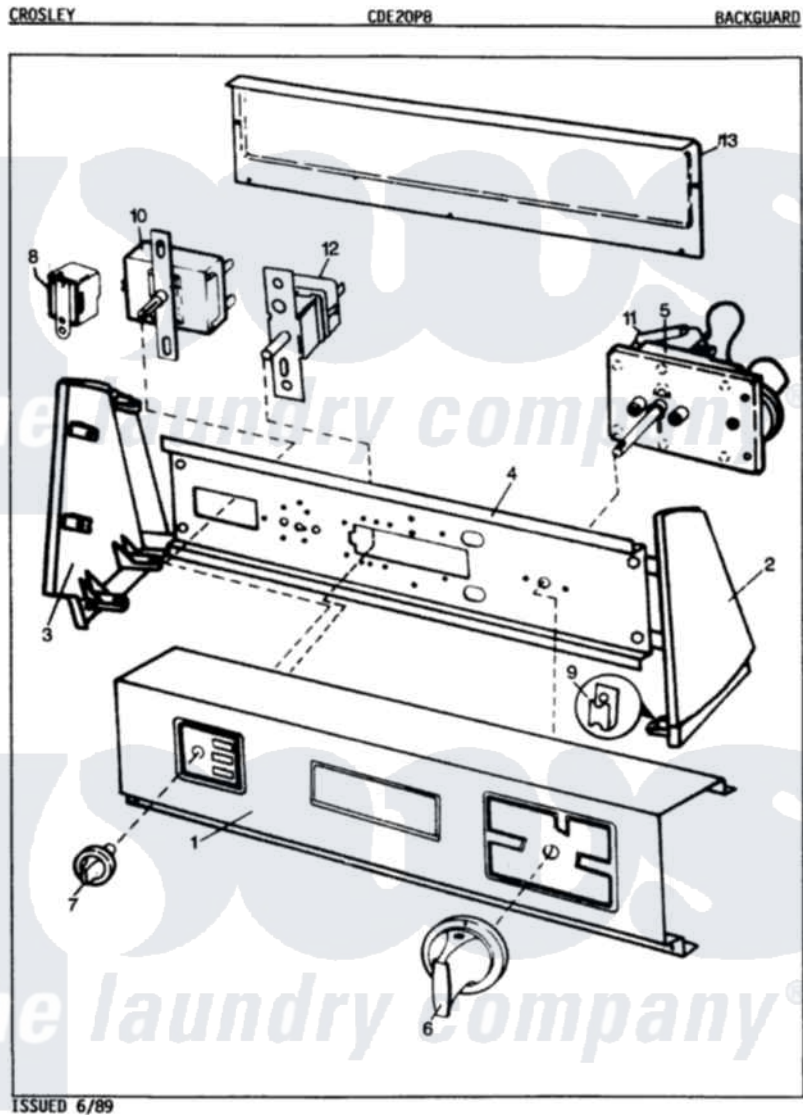

Crosley CDE20P8A 01 - CONTROL PANEL (ORIG. REV. A-D)

Crosley [Residential Crosley CDE20P8A Dryer Parts](#) Parts Diagram 01 - CONTROL PANEL (ORIG. REV. A-D)
 Click on the part number to view part

Item	Original Part Number	Replaced By	Status	Part Description
1	25-7649	910187		Screw
"	25-7702			Speedclip, End Cap To Control Panel
"	53-1286		Not Available	CONTROL PANEL
2	35-2487	21001451		Cap- End
"	53-0264			RH Endcap
3	35-2488	21001452		Cap- End
"	53-0265			LH Endcap
"	53-0277		Not Available	TRIM, END CAP (RT)
"	53-0278		Not Available	TRIM, END CAP (LT)
4	25-7702			Speedclip, End Cap To Control Panel
"	25-3092	90767		Screw, 8A X 3/8 HeX Washer Head Tapping
"	53-1676			Shield, Control
"	53-0365	53-1676		Shield, Control
5	25-0205	216412		Screw, Bracket To Timer

"	63-5685	63-5613		Timer
"	53-1300		Not Available	TIMER
6	53-0653	31001219		Knob Ski
7	35-0145	21001283		Knob, Selector---Piq
8	25-3092	90767		Screw, 8A X 3/8 HeX Washer Head Tapping
"	63-6731	53-1639		Buzzer Assembly
9	25-7702			Speedclip, End Cap To Control Panel
10	25-3092	90767		Screw, 8A X 3/8 HeX Washer Head Tapping
"	53-1266		Not Available	ROTARY SWITCH
11	63-6743	31001484		Resistor Assembly
12	25-3092	90767		Screw, 8A X 3/8 HeX Washer Head Tapping
"	53-0346	53-1263		Rotary Switch
13	25-3092	90767		Screw, 8A X 3/8 HeX Washer Head Tapping
"	25-3457			Screw, Sems
"	25-7435	33002917		Screw, No.10-16
"	25-7697	25-2219		Screw
"	25-7852			Speedclip, Rr Shld To End Cap
"	34-9487		Not Available	PLATE, REINFORCEMENT
"	35-2688	21001460		Shield, Rear
"	53-0268	21001460		Shield, Rear
"	25-7851			Speedclip, End Cap To Top
NI	63-5577-1		Not Available	MANUAL, USE & CARE