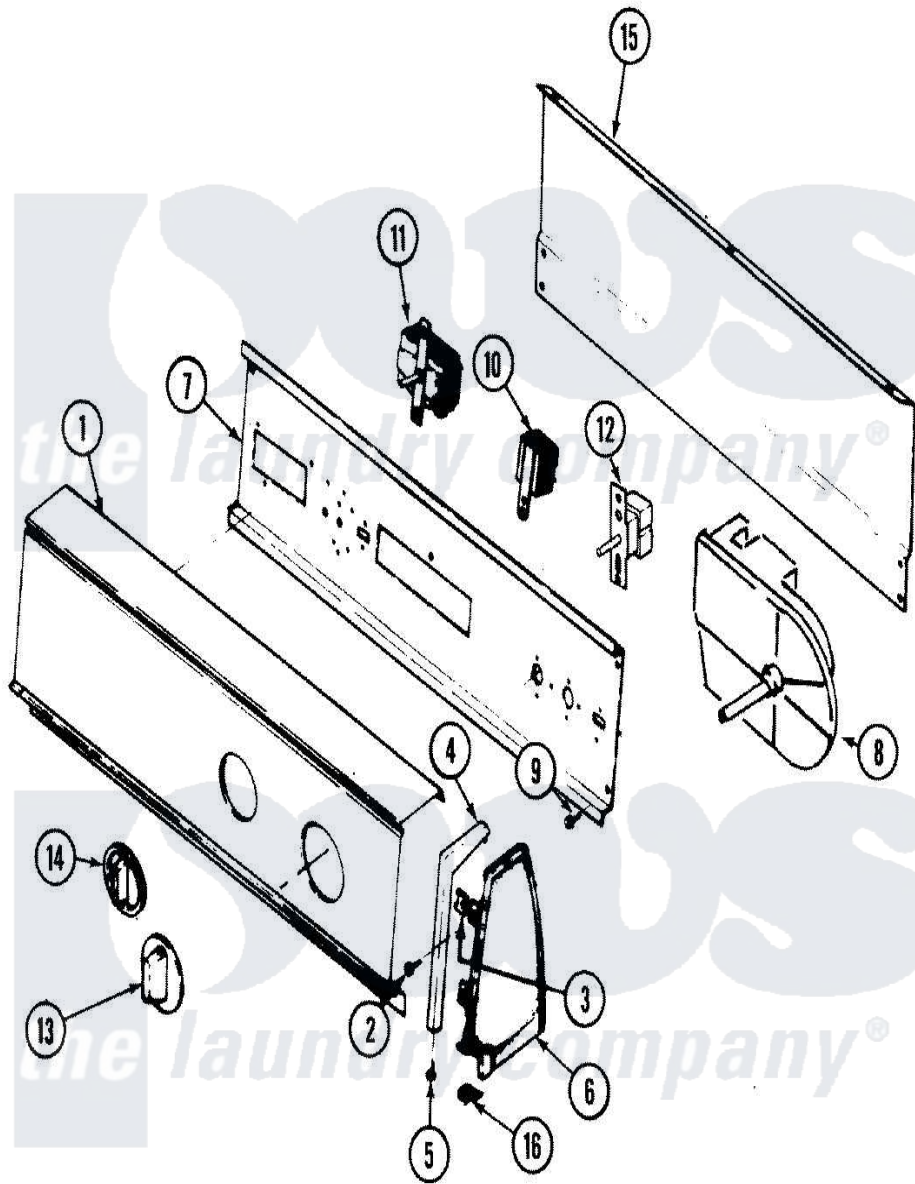

Crosley CDE20P8A 02 - CONTROL PANEL (REV. E-F)

Crosley [Residential Crosley CDE20P8A Dryer Parts](#) Parts Diagram 02 - CONTROL PANEL (REV. E-F)
 Click on the part number to view part

Item	Original Part Number	Replaced By	Status	Part Description
1	25-3457			Screw, Sems
"	53-1286		Not Available	CONTROL PANEL
2	25-7649	910187		Screw
"	25-7793			Screw
3	25-7702			Speedclip, End Cap To Control Panel
4	53-0277		Not Available	TRIM, END CAP (RT)
"	53-0278		Not Available	TRIM, END CAP (LT)
5	25-7760			Screw
6	35-2488	21001452		Cap- End
"	35-2487	21001451		Cap- End
7	53-2504	31001193		Pad, Shield
"	25-3092	90767		Screw, 8A X 3/8 HeX Washer Head Tapping
"	53-1676			Shield, Control
8	53-1816		Not Available	TIMER
"	63-6743	31001484		Resistor Assembly

9	25-7435	33002917	Screw, No.10-16
10	25-3092	90767	Screw, 8A X 3/8 HeX Washer Head Tapping
"	63-6731	53-1639	Buzzer Assembly
11	25-3092	90767	Screw, 8A X 3/8 HeX Washer Head Tapping
"	53-1266	Not Available	ROTARY SWITCH
12	25-3092	90767	Screw, 8A X 3/8 HeX Washer Head Tapping
"	53-0346	53-1263	Rotary Switch
13	53-0653	31001219	Knob Ski
14	35-0145	21001283	Knob, Selector---Piq
15	25-3092	90767	Screw, 8A X 3/8 HeX Washer Head Tapping
"	35-2688	21001460	Shield, Rear
"	25-3457		Screw, Sems
16	25-7851		Speedclip, End Cap To Top
"	25-2219		Screw
NI	63-5577-1	Not Available	MANUAL, USE & CARE
"	53-1450-1	Not Available	MANUAL, USE & CARE