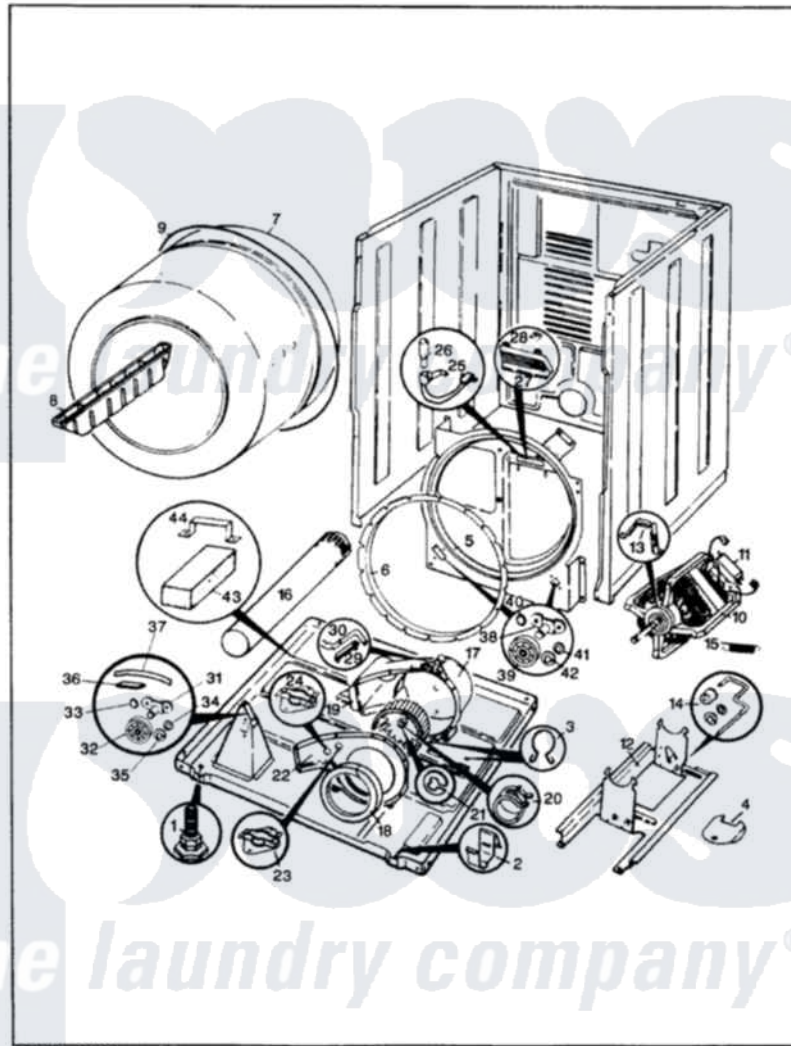

Crosley CDE20P8A 03 - CYLINDER & DRIVE (ORIG.-REV. A-D)

CROSLEY

CDE20P8

CYLINDER & DRIVE

ISSUED 6/89

Crosley Residential Crosley CDE20P8A Dryer Parts Parts Diagram 03 - CYLINDER & DRIVE (ORIG.-REV. A-D)
 Click on the part number to view part

Item	Original Part Number	Replaced By	Status	Part Description
1	63-5519		Not Available	LEG, LEVELING
2	53-0120			Clip, Front Panel
3	25-7027	16515		Clip
4	25-7741	W10116760		Screw
"	53-0153		Not Available	SHIELD, WIRING
5	Y02100001	LA-1054		Dryer Bulkhead Kit
"	25-7733	681414		Screw, 10AB X 1/2
6	53-0282	31001637		Seal Assembly, Cylinder Front
7	53-0178	53-1250		Cylinder
8	Y02100002		Not Available	BAFFLE (WHT)
"	25-7759	3196164		Screw
9	53-1080	341241		Belt
"	LA-1004			Motor Mtg. Kit
10	53-0189	LA-1004		Motor Mtg. Kit
11	53-0693	53-0332		Motor Switch
12	53-0105		Not Available	BRACKET