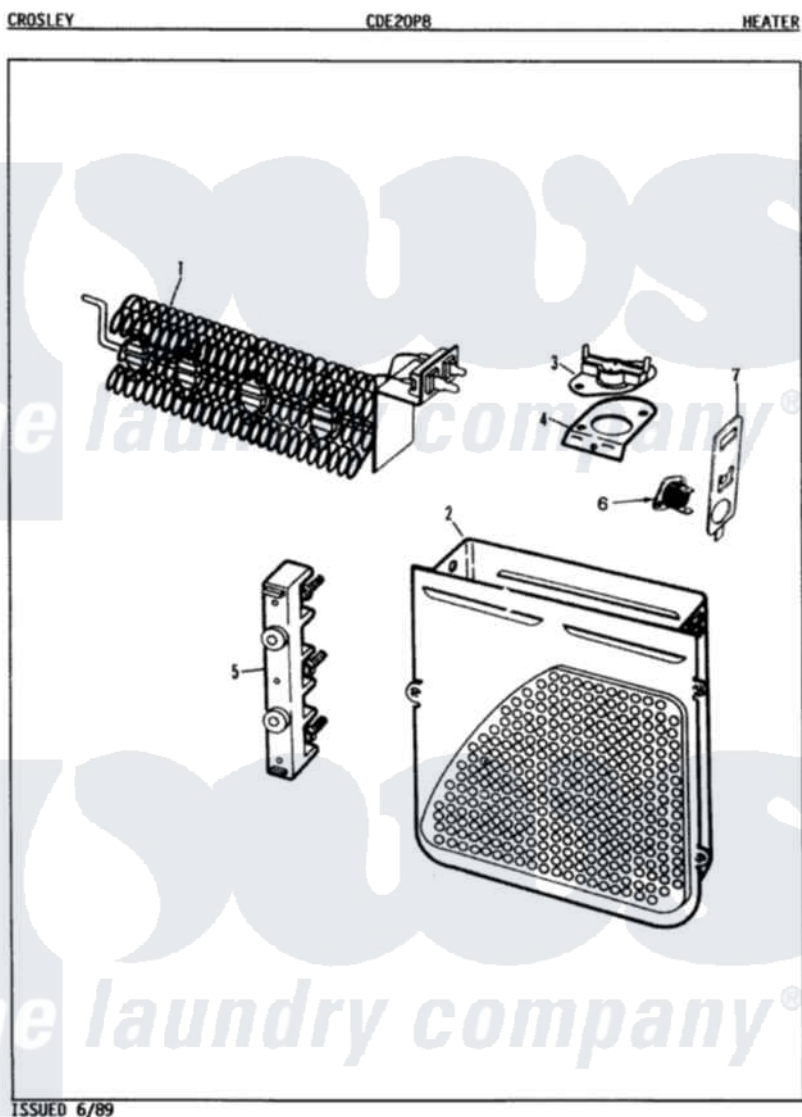

# Crosley CDE20P8A 04 - HEATER (ORIG. REV. A-D)

Crosley Residential Crosley CDE20P8A Dryer Parts Parts Diagram 04 - HEATER (ORIG. REV. A-D)  
 Click on the part number to view part

Item	Original Part Number	Replaced By	Status	Part Description
1	<a href="#">25-7863</a>			Screw
"	53-0920	<a href="#">LA-1044</a>		Element
2	25-7819	<a href="#">M0217225</a>		Screw
"	<a href="#">53-1232</a>			Heater Housing Assembly
3	<a href="#">53-0771</a>			Thermostat, Hi-Limit
"	53-0306	<a href="#">53-0771</a>		Thermostat, Hi-Limit
4	<a href="#">53-0285</a>			Bracket, Thermostat
"	25-7741	<a href="#">W10116760</a>		Screw
5	25-0027	<a href="#">112432</a>		Nut
"	25-7803	<a href="#">3400074</a>		Screw
"	25-6124		Not Available	NUT
"	25-3123		Not Available	WASHER, CUP
"	<a href="#">25-3122</a>			Washer, Flat
"	53-0166	<a href="#">53-1518</a>		Block, Terminal
6	<a href="#">53-1182</a>			Fuse, Thermal
7	<a href="#">53-1181</a>			Bracket, Thermal Fuse