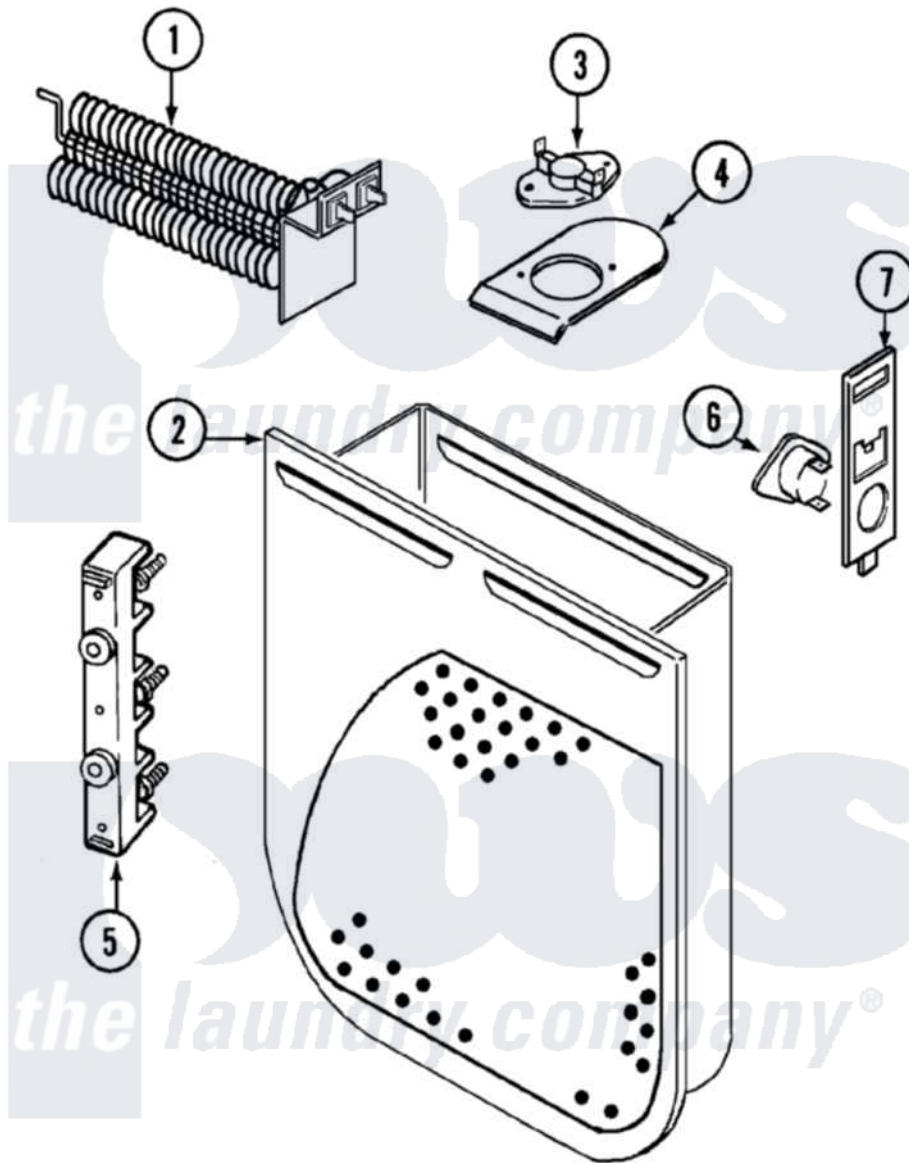

Crosley CDE20P8A 05 - HEATER (REV. E-F)

Crosley Residential Crosley CDE20P8A Dryer Parts Parts Diagram 05 - HEATER (REV. E-F)
 Click on the part number to view part

Item	Original Part Number	Replaced By	Status	Part Description
1	25-7863			Screw
"	53-0920	LA-1044		Element
2	25-7819	M0217225		Screw
"	53-1232			Heater Housing Assembly
3	53-0771			Thermostat, Hi-Limit
"	25-3083	212951		Screw, No.6-32 X 1/4 Inch
4	53-0285			Bracket, Thermostat
"	25-7741	W10116760		Screw
5	53-0166	53-1518		Block, Terminal
"	25-0027	112432		Nut
"	25-6124		Not Available	NUT
"	25-3123		Not Available	WASHER, CUP
"	25-3122			Washer, Flat
"	25-7803	3400074		Screw
6	53-1182			Fuse, Thermal
7	53-1181			Bracket, Thermal Fuse