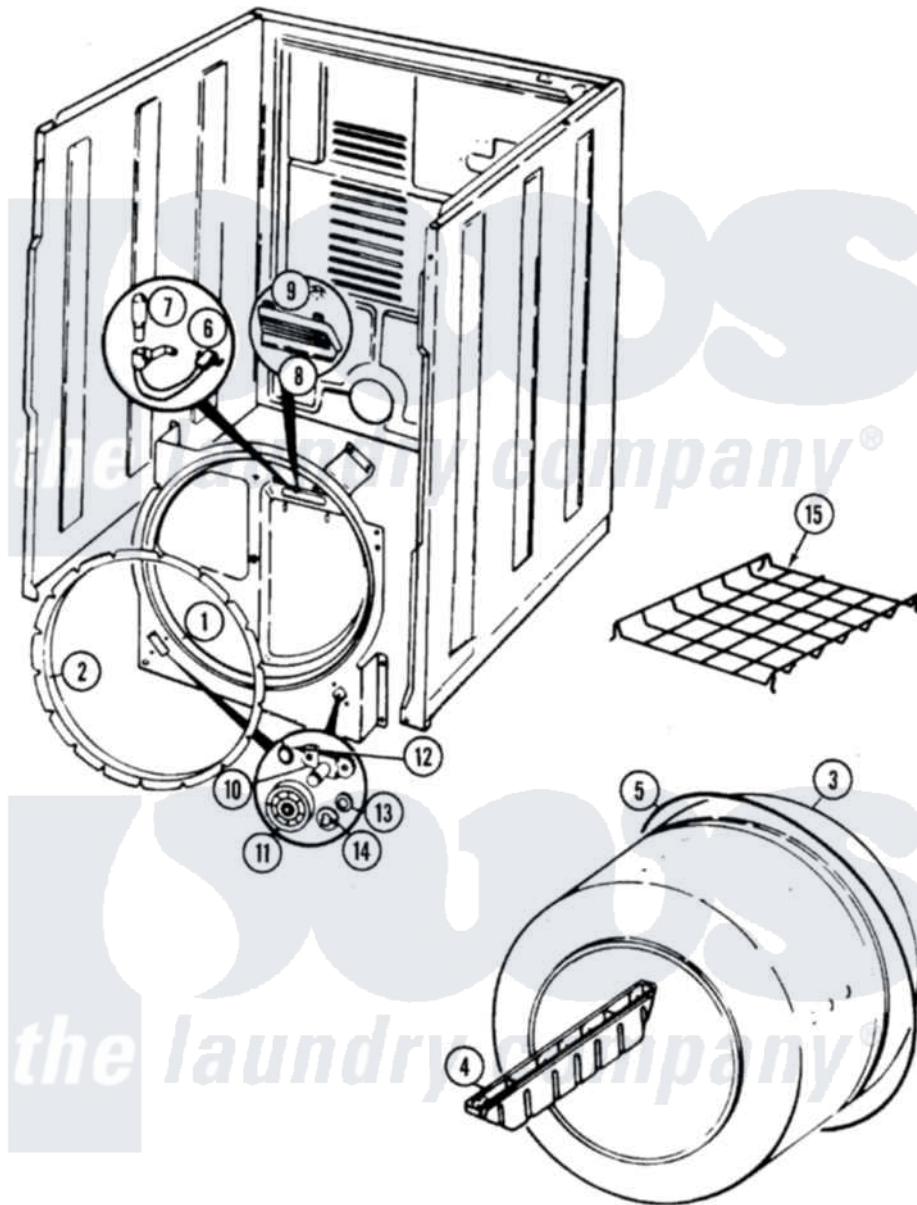

# Crosley CDE20P8A 07 - TUMBLER (REV. E-F)

Crosley [Residential Crosley CDE20P8A Dryer Parts](#) Parts Diagram 07 - TUMBLER (REV. E-F)  
 Click on the part number to view part

Item	Original Part Number	Replaced By	Status	Part Description
1	25-7733	<a href="#">681414</a>		Screw, 10AB X 1/2
"	Y02100001	<a href="#">LA-1054</a>		Dryer Bulkhead Kit
2	53-0282	<a href="#">31001637</a>		Seal Assembly, Cylinder Front
3	53-0178	<a href="#">53-1250</a>		Cylinder
4	Y02100002		Not Available	BAFFLE (WHT)
"	25-7759	<a href="#">3196164</a>		Screw
5	53-1589	<a href="#">341241</a>		Belt
6	<a href="#">25-3457</a>			Screw, Sems
"	<a href="#">53-1580</a>			Receptacle Assembly
7	53-0570	<a href="#">A3167501</a>		Lamp Oven, Int.
8	<a href="#">53-0174</a>			Lens, Bulb
9	25-3562	<a href="#">3195558</a>		Nut
10	25-7101	<a href="#">3351614</a>		Screw, Gearcase Cover Mounting
"	<a href="#">53-0197</a>			Support Assembly-Cylinder Rear
11	53-0642	<a href="#">31001096</a>		Roller

12	<a href="#">25-7813</a>		Spacer
13	<a href="#">25-7814</a>		Washer
14	<a href="#">LA-1008</a>		Rr Roller Kit
"	<a href="#">25-7854</a>		Ring, Retaining
15	53-0772	<a href="#">21001495</a>	Rack, Drying