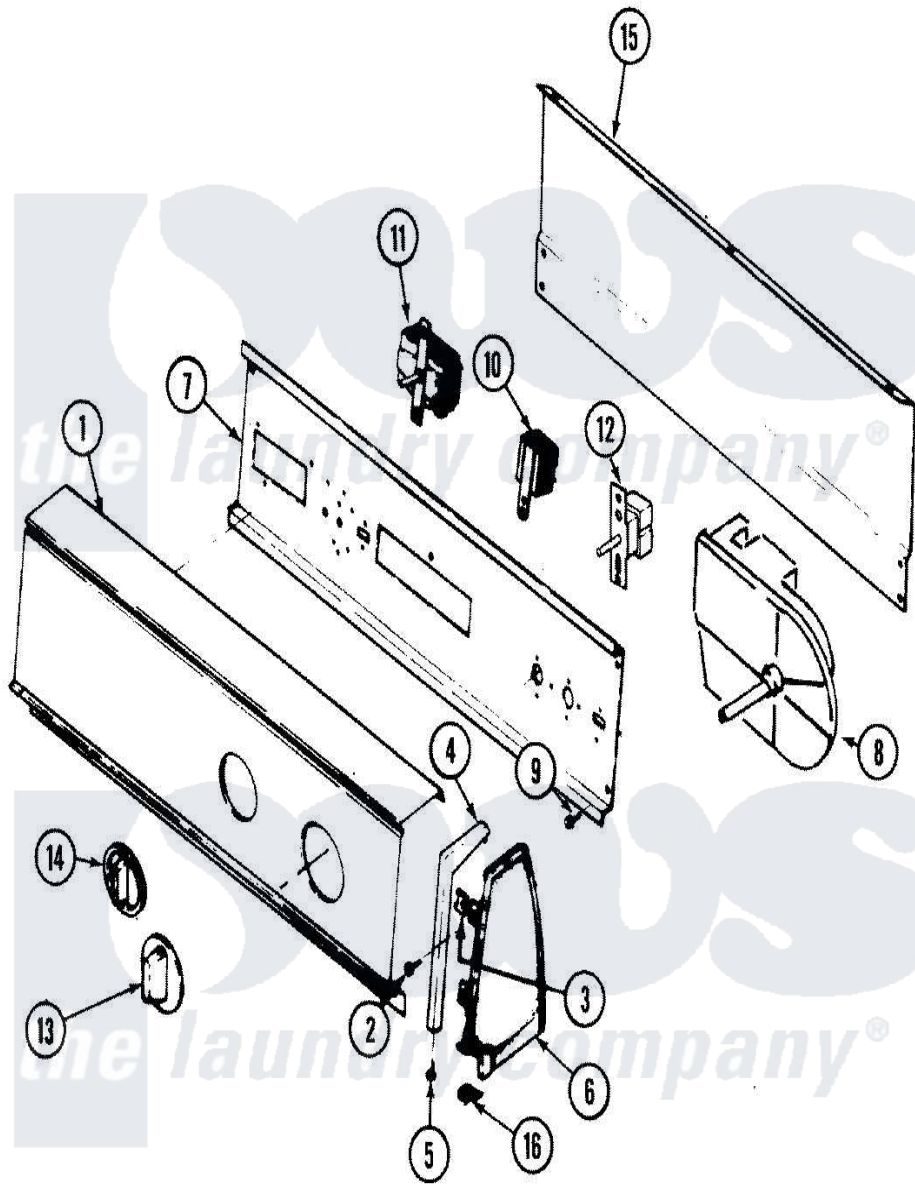

Crosley CDE20P8H 01 - CONTROL PANEL (REV. E-F)

Crosley Residential Crosley CDE20P8H Dryer Parts Parts Diagram 01 - CONTROL PANEL (REV. E-F)
 Click on the part number to view part

Item	Original Part Number	Replaced By	Status	Part Description
1	25-3457			Screw, Sems
"	53-1286		Not Available	CONTROL PANEL
2	25-7649	910187		Screw
"	25-7793			Screw
3	25-7702			Speedclip, End Cap To Control Panel
4	53-0277		Not Available	TRIM, END CAP (RT)
"	53-0278		Not Available	TRIM, END CAP (LT)
5	25-7760			Screw
6	35-2488	21001452		Cap- End
"	35-2487	21001451		Cap- End
7	53-2504	31001193		Pad, Shield
"	25-3092	90767		Screw, 8A X 3/8 HeX Washer Head Tapping
"	53-1676			Shield, Control
8	53-1816		Not Available	TIMER
"	63-6743	31001484		Resistor Assembly

9	25-7435	33002917	Screw, No.10-16
10	25-3092	90767	Screw, 8A X 3/8 HeX Washer Head Tapping
"	63-6731	53-1639	Buzzer Assembly
11	25-3092	90767	Screw, 8A X 3/8 HeX Washer Head Tapping
"	53-1266	Not Available	ROTARY SWITCH
12	25-3092	90767	Screw, 8A X 3/8 HeX Washer Head Tapping
"	53-0346	53-1263	Rotary Switch
13	53-0653	31001219	Knob Ski
14	35-0145	21001283	Knob, Selector---Piq
15	25-3092	90767	Screw, 8A X 3/8 HeX Washer Head Tapping
"	35-2688	21001460	Shield, Rear
"	25-3457		Screw, Sems
16	25-7851		Speedclip, End Cap To Top
"	25-2219		Screw
NI	63-5577-1	Not Available	MANUAL, USE & CARE
"	53-1450-1	Not Available	MANUAL, USE & CARE