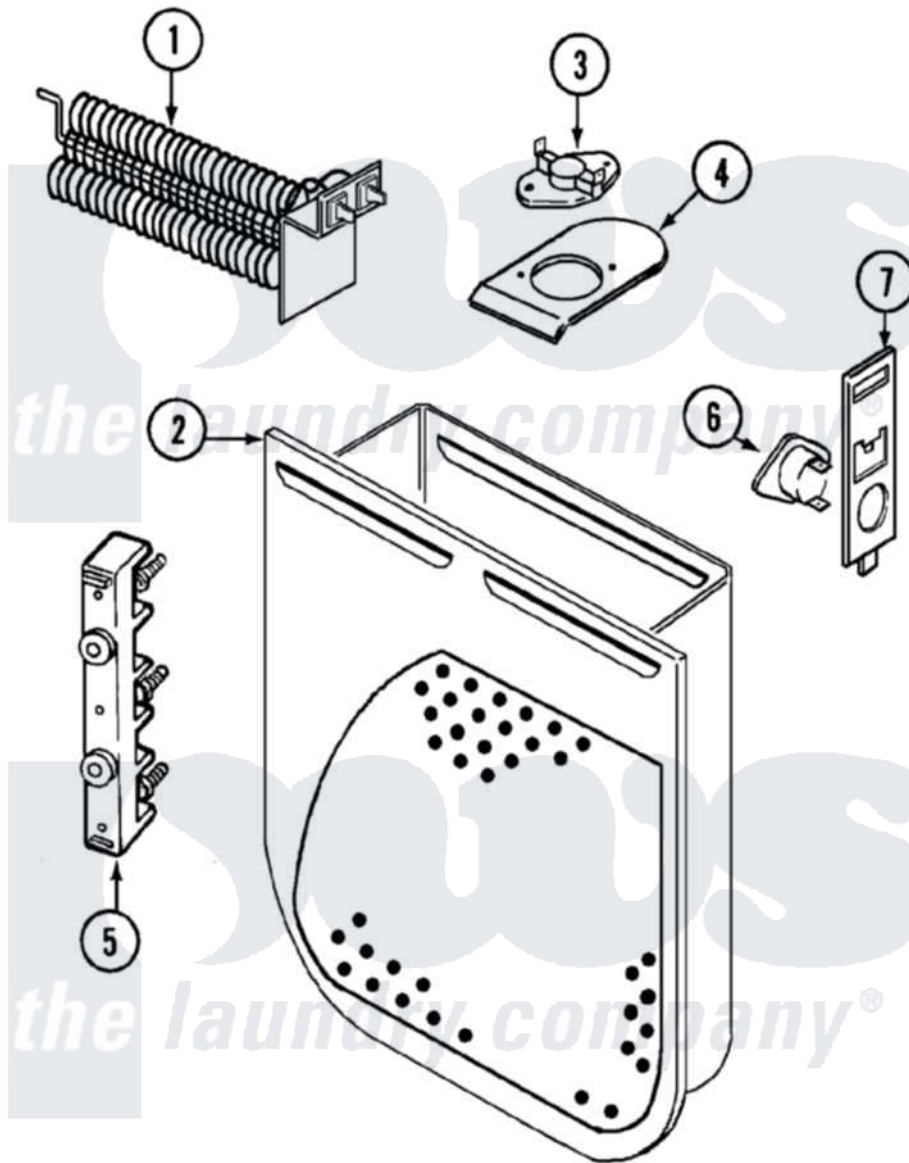

# Crosley CDE20P8H 02 - HEATER (REV. E-F)

Crosley [Residential Crosley CDE20P8H Dryer Parts](#) Parts Diagram 02 - HEATER (REV. E-F)  
 Click on the part number to view part

Item	Original Part Number	Replaced By	Status	Part Description
1	<a href="#">25-7863</a>			Screw
"	53-0920	<a href="#">LA-1044</a>		Element
2	25-7819	<a href="#">M0217225</a>		Screw
"	<a href="#">53-1232</a>			Heater Housing Assembly
3	<a href="#">53-0771</a>			Thermostat, Hi-Limit
"	25-3083	<a href="#">212951</a>		Screw, No.6-32 X 1/4 Inch
4	<a href="#">53-0285</a>			Bracket, Thermostat
"	25-7741	<a href="#">W10116760</a>		Screw
5	53-0166	<a href="#">53-1518</a>		Block, Terminal
"	25-0027	<a href="#">112432</a>		Nut
"	25-6124		Not Available	NUT
"	25-3123		Not Available	WASHER, CUP
"	<a href="#">25-3122</a>			Washer, Flat
"	25-7803	<a href="#">3400074</a>		Screw
6	<a href="#">53-1182</a>			Fuse, Thermal
7	<a href="#">53-1181</a>			Bracket, Thermal Fuse