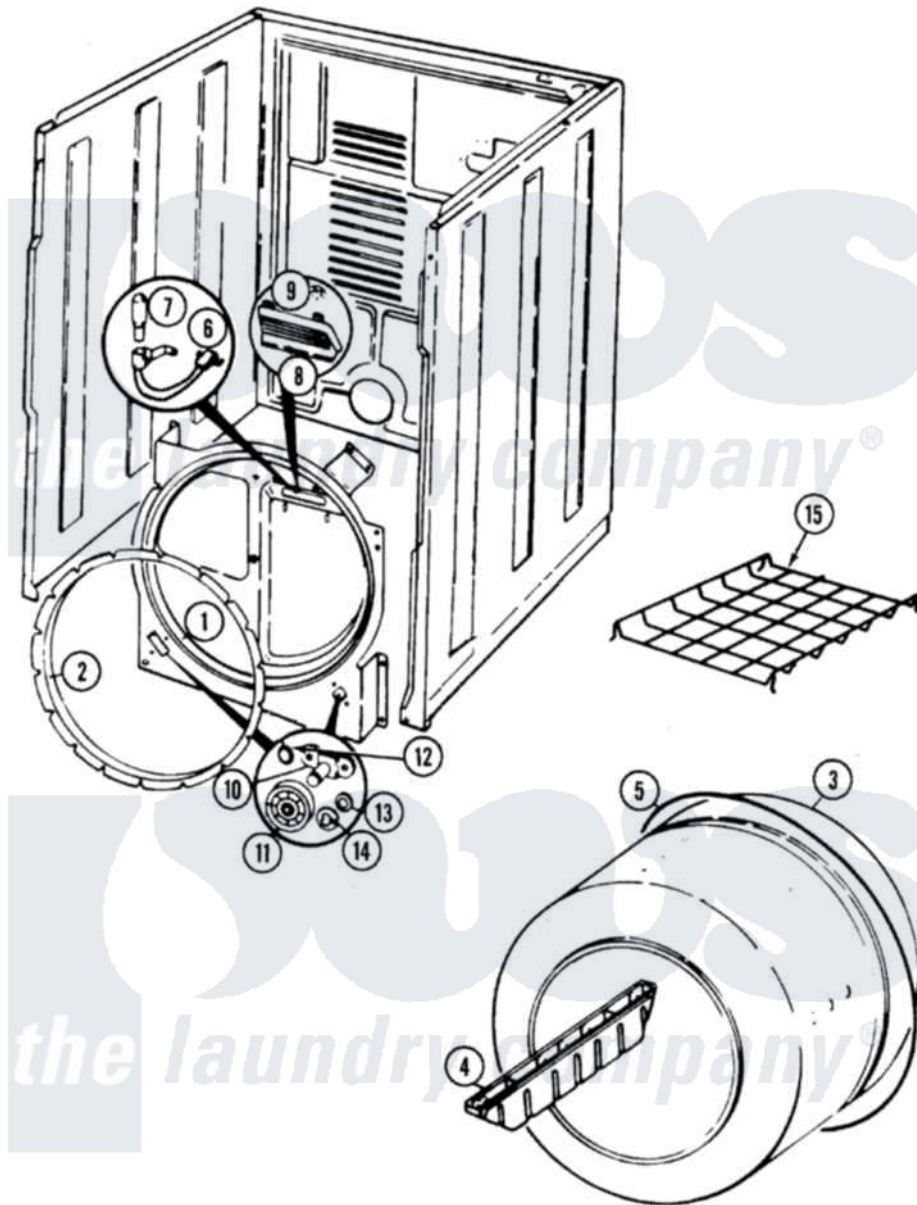

# Crosley CDE20P8H 04 - TUMBLER (REV. E-F)

Crosley [Residential Crosley CDE20P8H Dryer Parts](#) Parts Diagram 04 - TUMBLER (REV. E-F)  
 Click on the part number to view part

Item	Original Part Number	Replaced By	Status	Part Description
1	25-7733	<a href="#">681414</a>		Screw, 10AB X 1/2
"	Y02100001	<a href="#">LA-1054</a>		Dryer Bulkhead Kit
2	53-0282	<a href="#">31001637</a>		Seal Assembly, Cylinder Front
3	53-0178	<a href="#">53-1250</a>		Cylinder
4	Y02100002		Not Available	BAFFLE (WHT)
"	25-7759	<a href="#">3196164</a>		Screw
5	53-1589	<a href="#">341241</a>		Belt
6	<a href="#">25-3457</a>			Screw, Sems
"	<a href="#">53-1580</a>			Receptacle Assembly
7	53-0570	<a href="#">A3167501</a>		Lamp Oven, Int.
8	<a href="#">53-0174</a>			Lens, Bulb
9	25-3562	<a href="#">3195558</a>		Nut
10	25-7101	<a href="#">3351614</a>		Screw, Gearcase Cover Mounting
"	<a href="#">53-0197</a>			Support Assembly-Cylinder Rear
11	53-0642	<a href="#">31001096</a>		Roller

12	<a href="#">25-7813</a>		Spacer
13	<a href="#">25-7814</a>		Washer
14	<a href="#">LA-1008</a>		Rr Roller Kit
"	<a href="#">25-7854</a>		Ring, Retaining
15	53-0772	<a href="#">21001495</a>	Rack, Drying